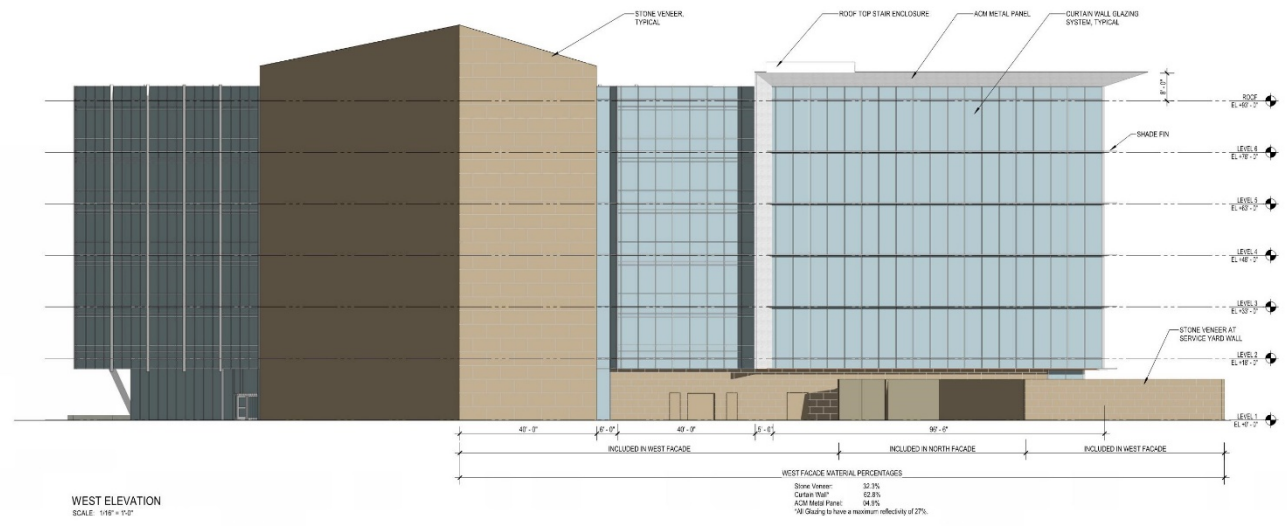

Independent Bank Headquarters Façade Plan Appeal

17-0028FR

Location Map

Aerial Exhibit

Proposed Elevations

Proposed Elevations

1 SOUTHWEST VIEW RENDERING

4 GRAND RANCH PARKING ENTRANCE RENDERING

2 MAIN ENTRANCE RENDERING

5 HENNEMAN WAY ENTRANCE RENDERING

3 SOUTH VIEW RENDERING

6 AERIAL VIEW RENDERING

Proposed Renderings