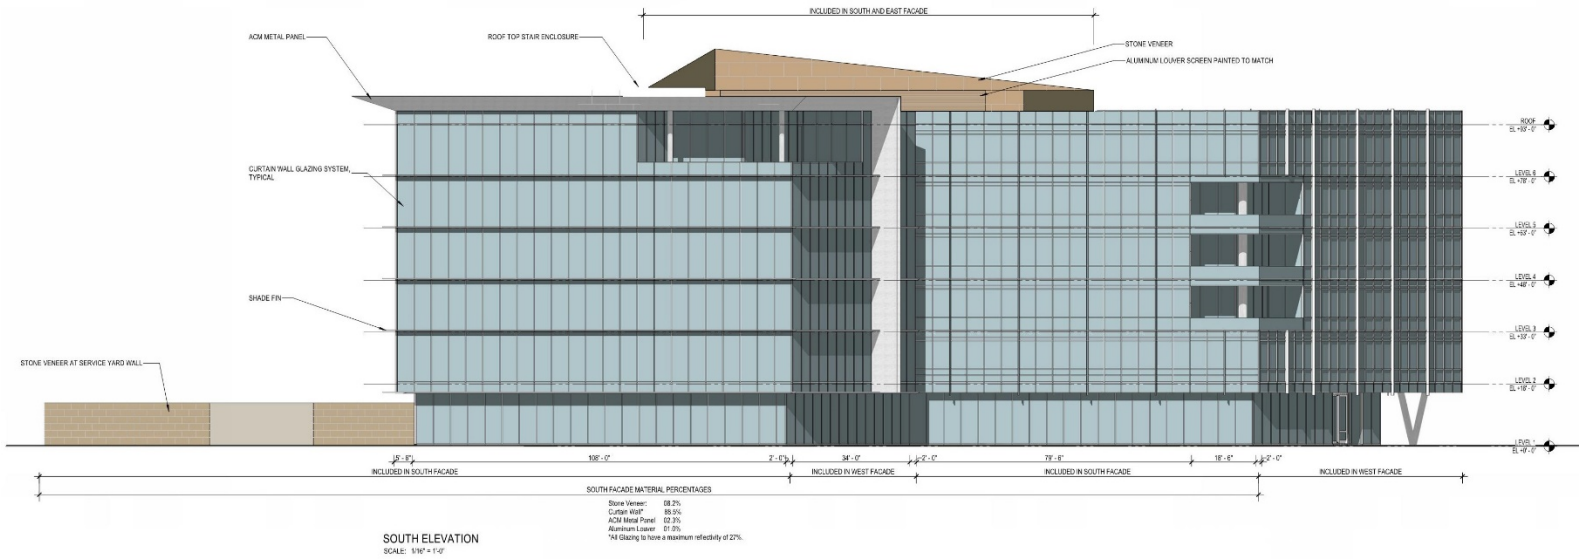

Independent Bank Headquarters Façade Plan Appeal

17-0028FR

Location Map

Aerial Exhibit

Proposed Elevations

Proposed Elevations

1 SOUTHWEST VIEW RENDERING

4 GRAND RANCH PARKING ENTRANCE RENDERING

2 MAIN ENTRANCE RENDERING

5 HENNEMAN WAY ENTRANCE RENDERING

3 SOUTH VIEW RENDERING

6 AERIAL VIEW RENDERING

Proposed Renderings