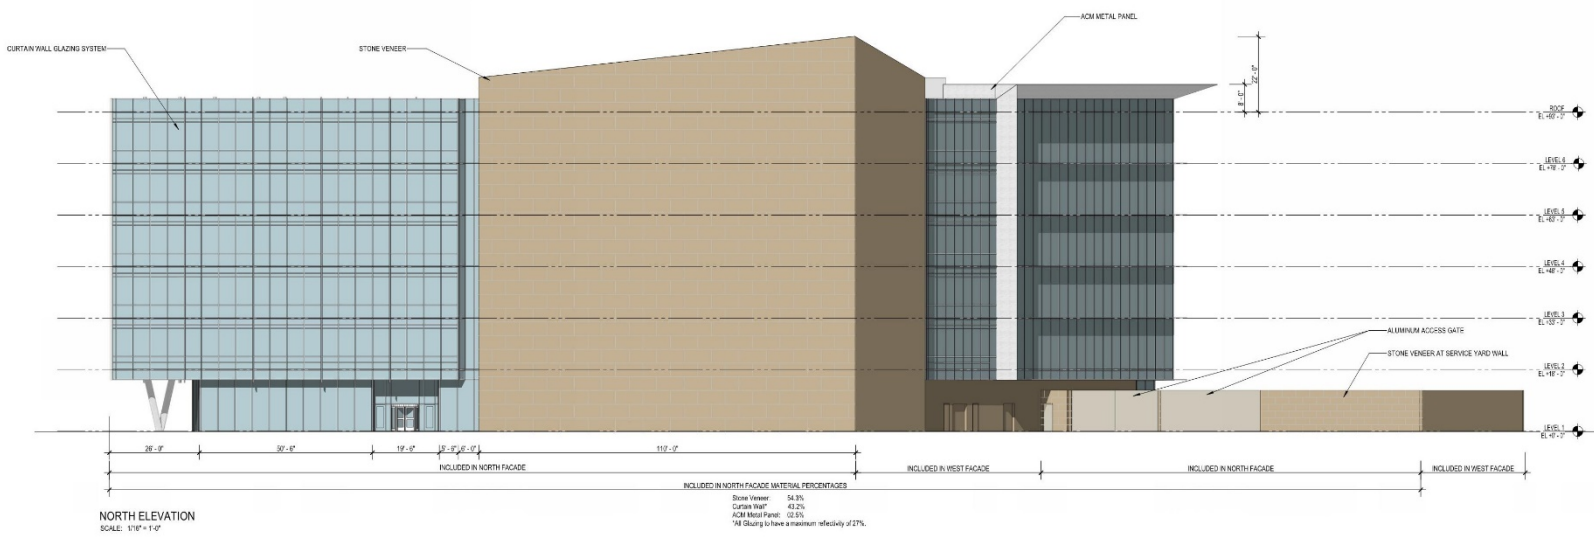

Independent Bank Headquarters Façade Plan Appeal

17-0028FR

Location Map

Aerial Exhibit

Proposed Elevations

Proposed Elevations

1 SOUTHWEST VIEW RENDERING

4 GRAND RANCH PARKING ENTRANCE RENDERING

2 MAIN ENTRANCE RENDERING

5 HENNEMAN WAY ENTRANCE RENDERING

3 SOUTH VIEW RENDERING

6 AERIAL VIEW RENDERING

Proposed Renderings