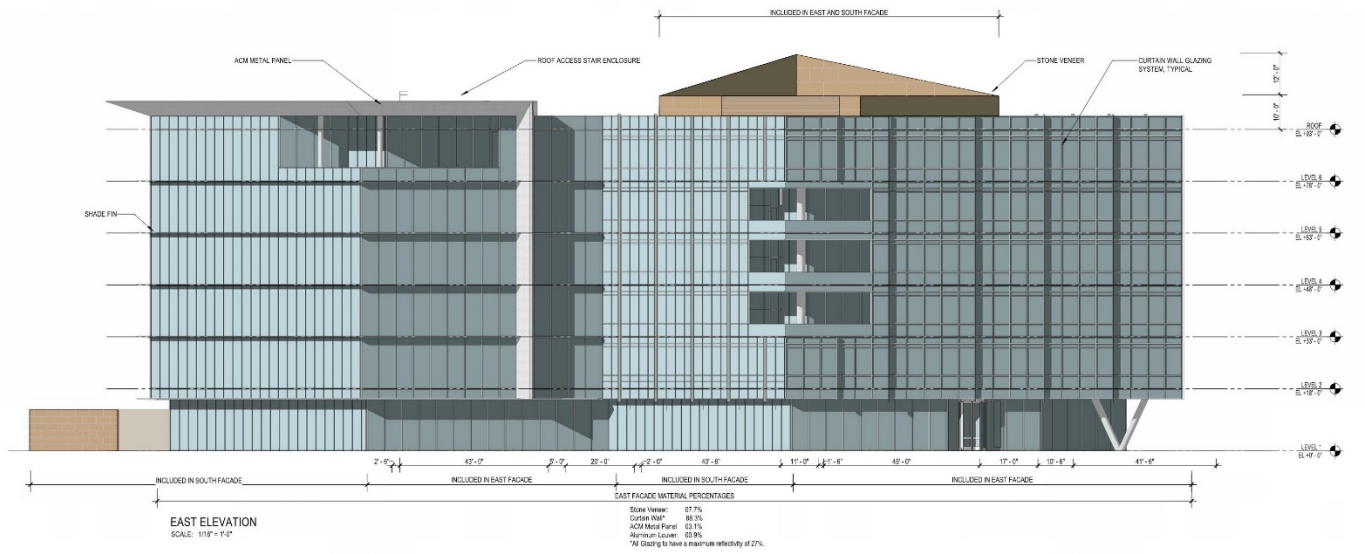

Independent Bank Headquarters Façade Plan Appeal

17-0028FR

Location Map

Aerial Exhibit

Proposed Elevations

Proposed Elevations

1 SOUTHWEST VIEW RENDERING

4 GRAND RANCH PARKING ENTRANCE RENDERING

2 MAIN ENTRANCE RENDERING

5 HENNEMAN WAY ENTRANCE RENDERING

3 SOUTH VIEW RENDERING

6 AERIAL VIEW RENDERING

Proposed Renderings