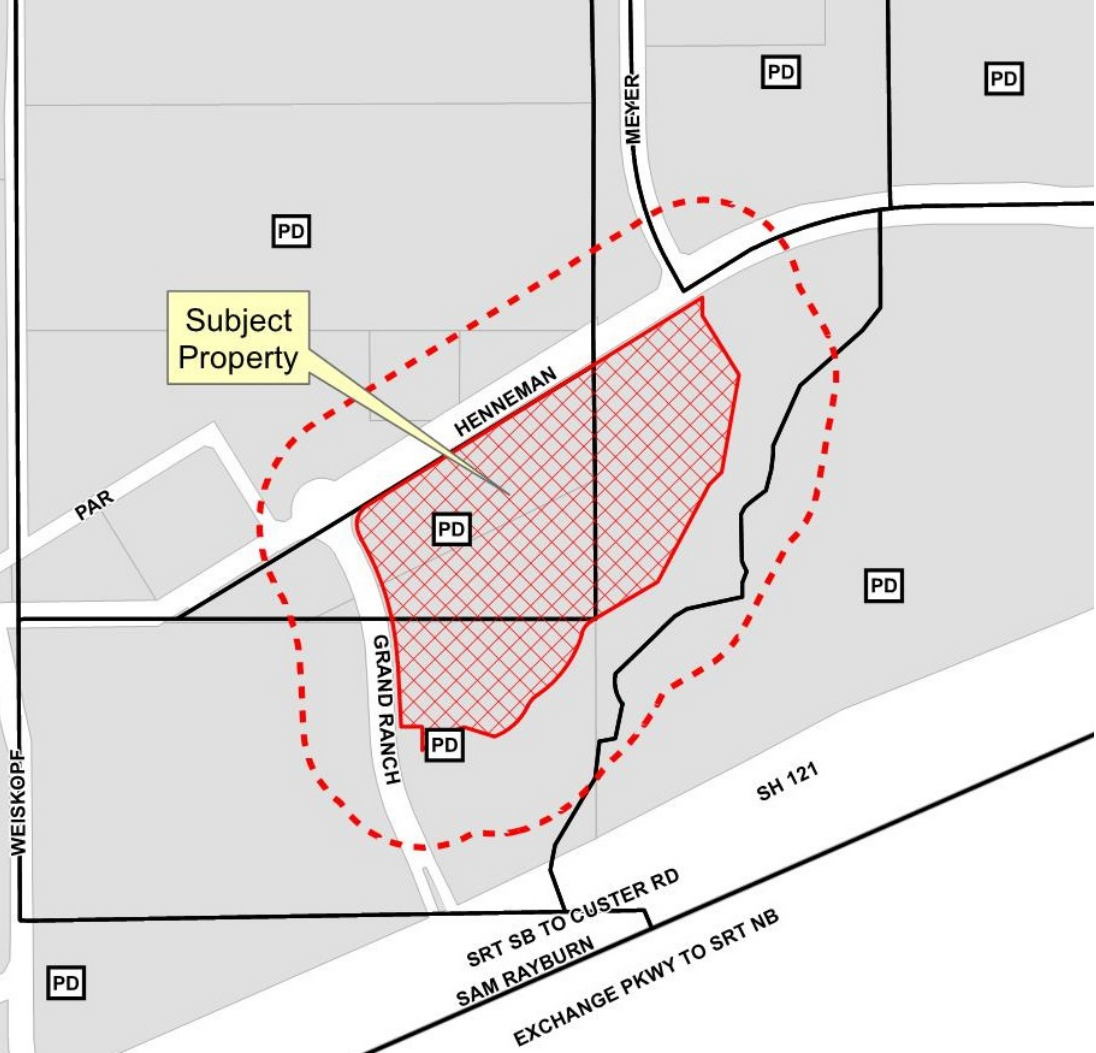

Independent Bank Headquarters Façade Plan Appeal

17-0028FR

Location Map

Aerial Exhibit

Proposed Elevations

Proposed Elevations

1 SOUTHWEST VIEW RENDERING

4 GRAND RANCH PARKING ENTRANCE RENDERING

2 MAIN ENTRANCE RENDERING

5 HENNEMAN WAY ENTRANCE RENDERING

3 SOUTH VIEW RENDERING

6 AERIAL VIEW RENDERING

Proposed Renderings