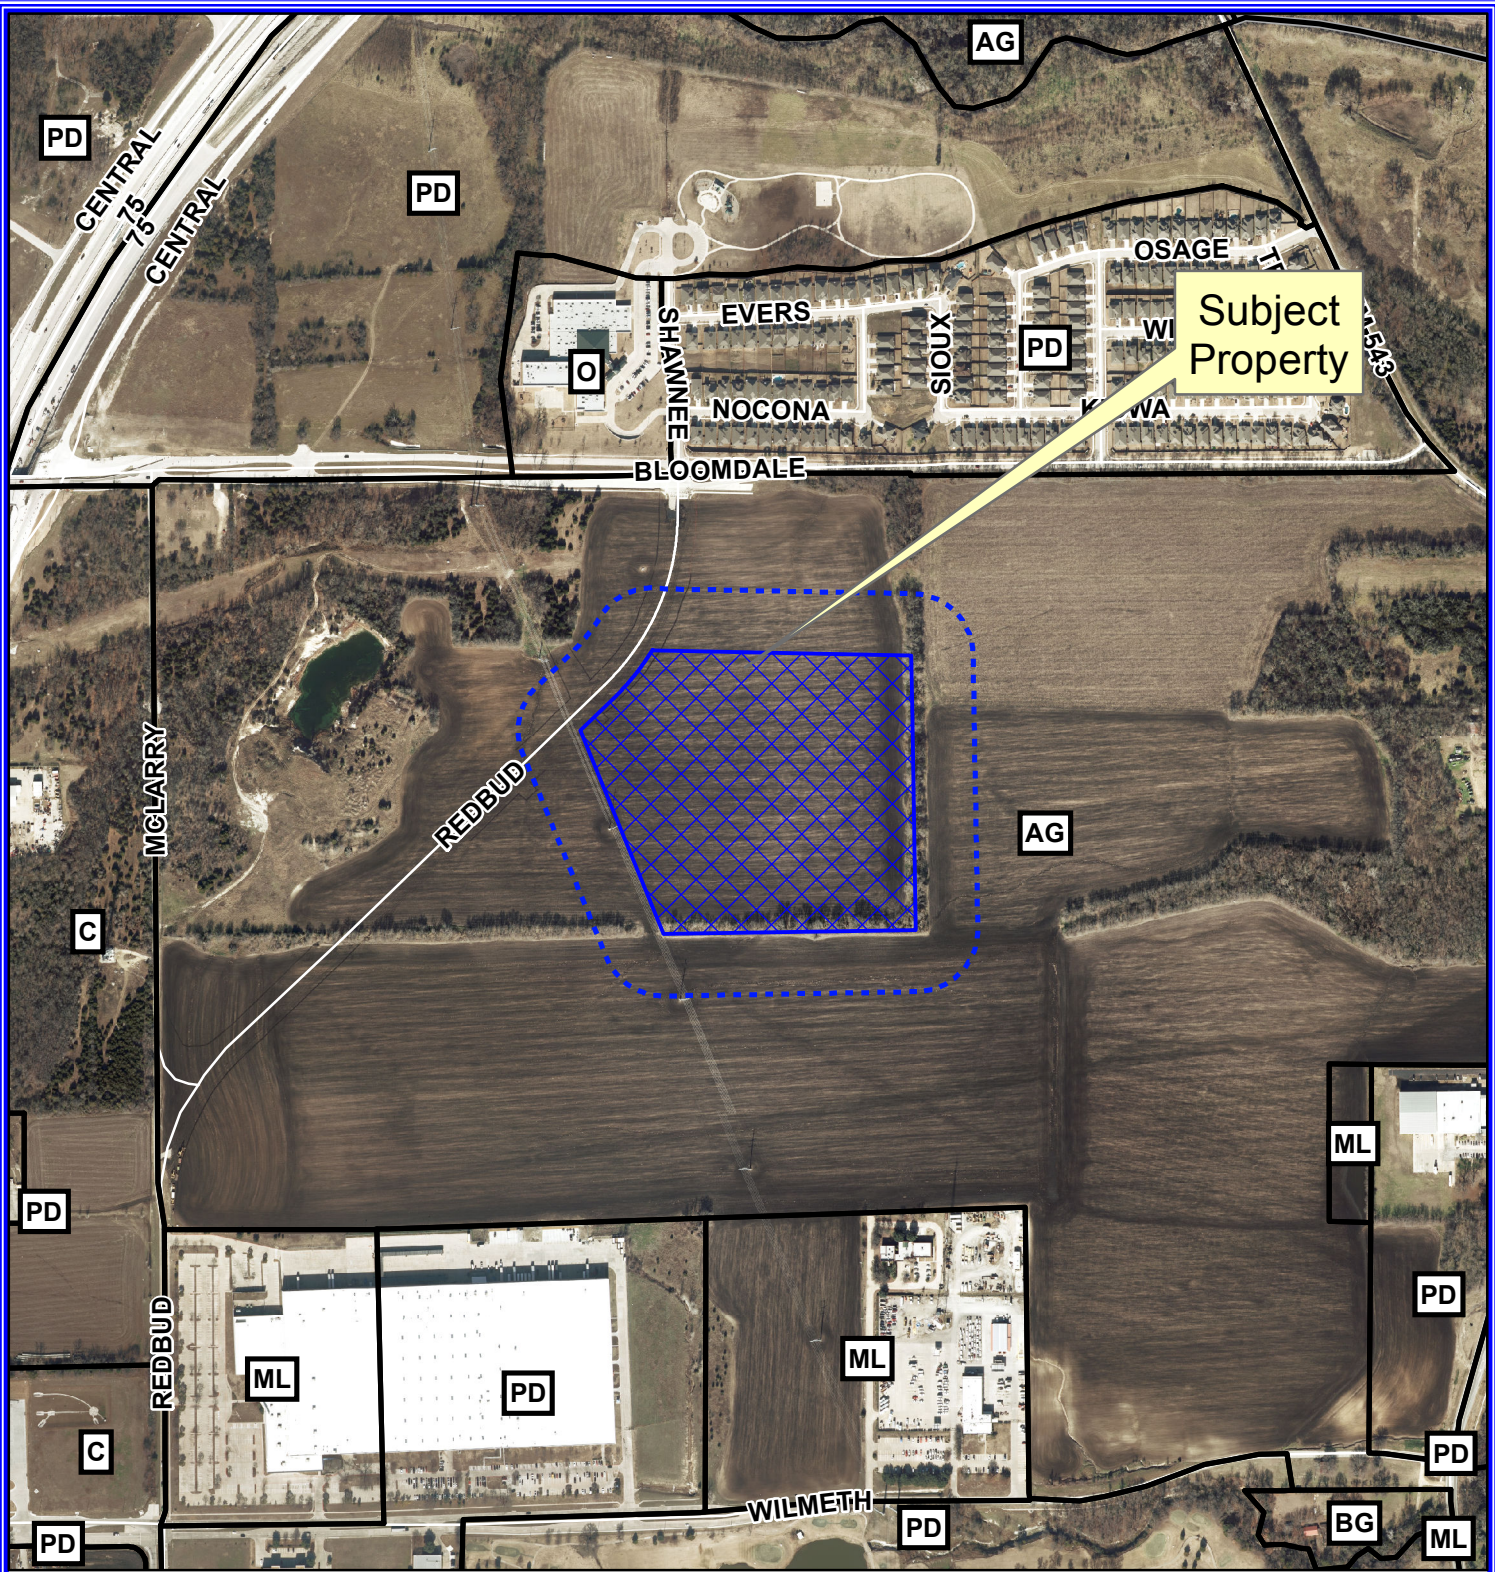

### Notification Map

Case: 16-261SP

--- 200' Buffer