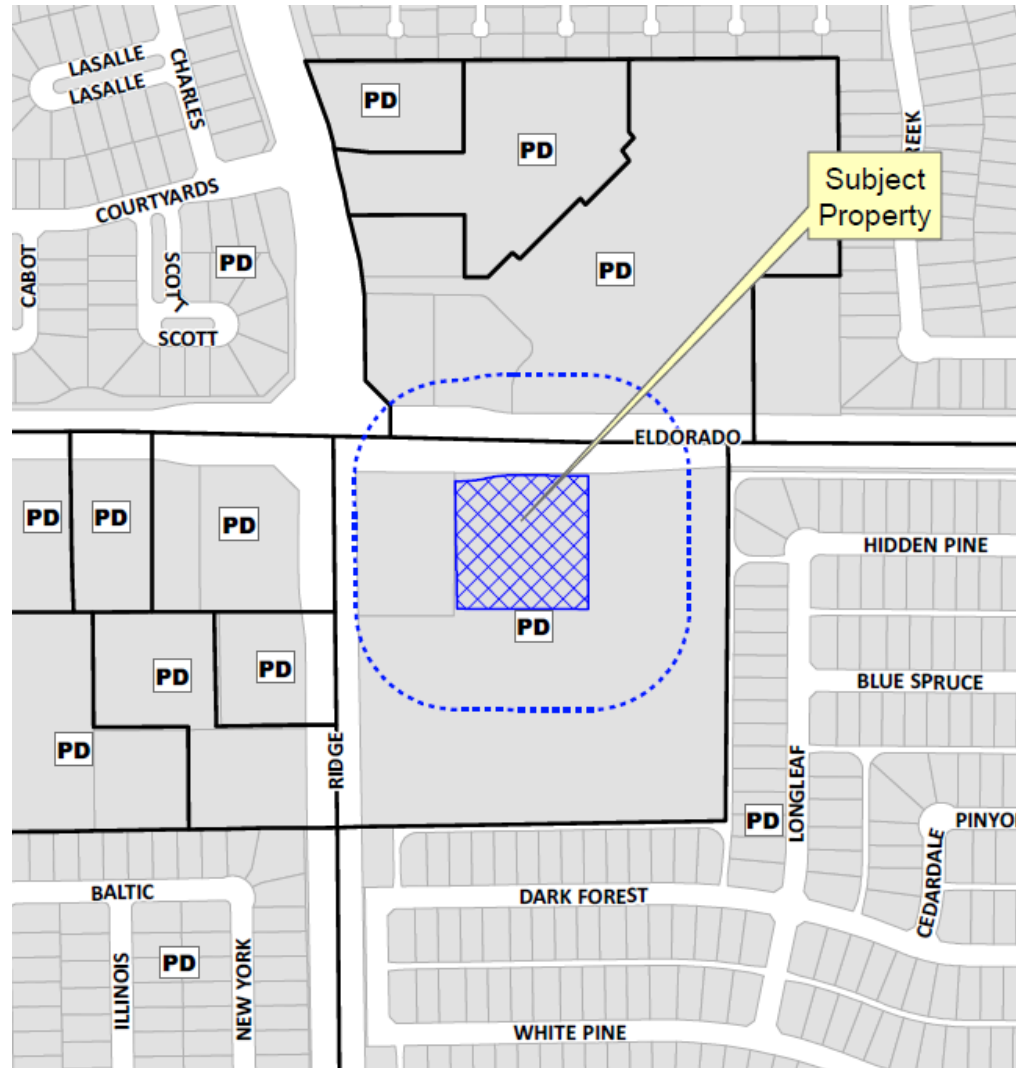

Restaurant with Drive-
Through Window
Specific Use Permit
14-331SUP

- MONEY MAGAZINE 2014 -

Location Map

Aerial Exhibit

Proposed Site Layout

RECEIVED
By Planning Department at 1:33 pm, Mar 12, 2015