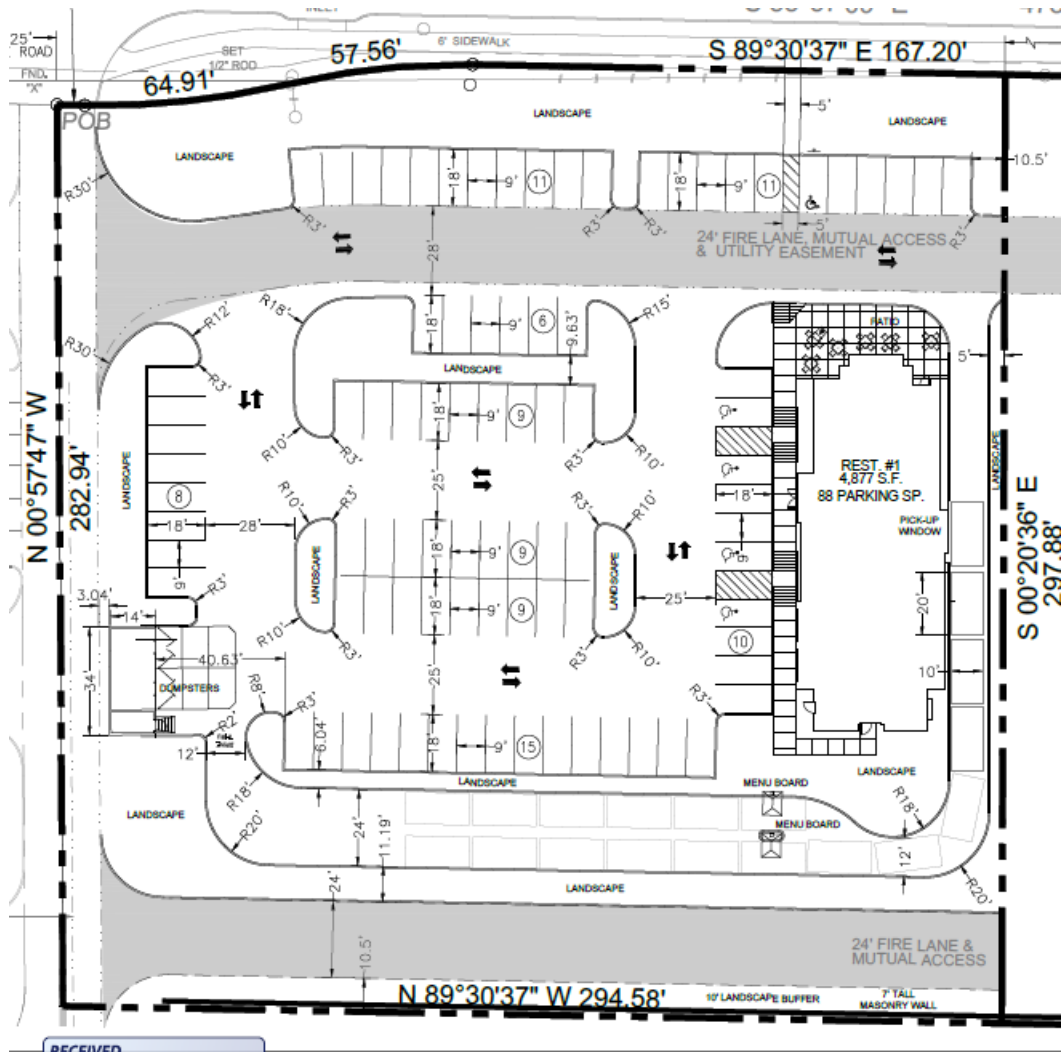

Restaurant with Drive-
Through Window
Specific Use Permit
14-331SUP

- MONEY MAGAZINE 2014 -

Location Map

Aerial Exhibit

Proposed Site Layout

RECEIVED
By Planning Department at 1:33 pm, Mar 12, 2015