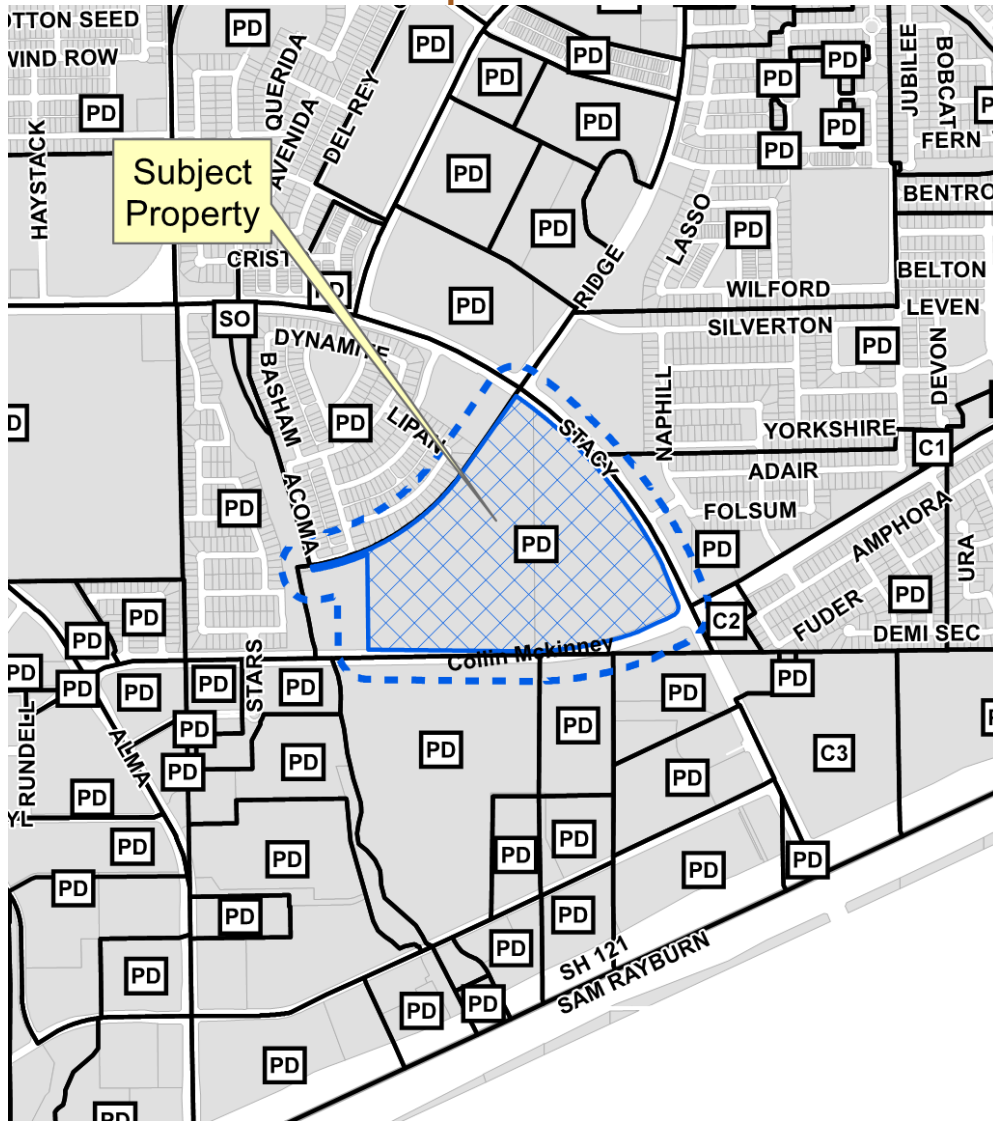

Frisco Independent School District Rezoning

19-009Z

Location Map

Looking southeast from Tuskegee

1.

Looking northwest toward subject property

2.

Aerial Exhibit

Vicinity Map

Proposed Zoning Exhibit