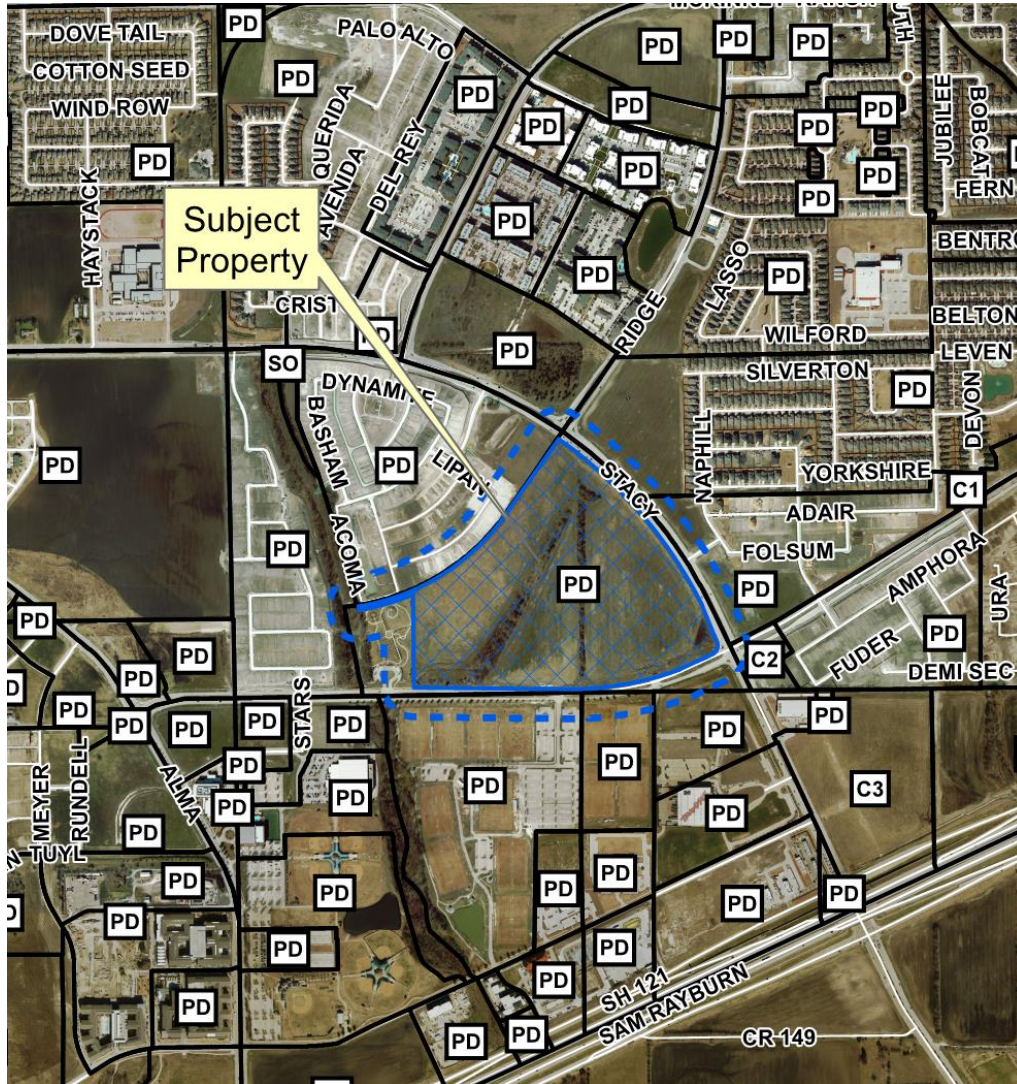

Frisco Independent School District Rezoning

19-009Z

Location Map

Looking southeast from Tuskegee

1.

Looking northwest toward subject property

2.

Aerial Exhibit

Vicinity Map

Proposed Zoning Exhibit