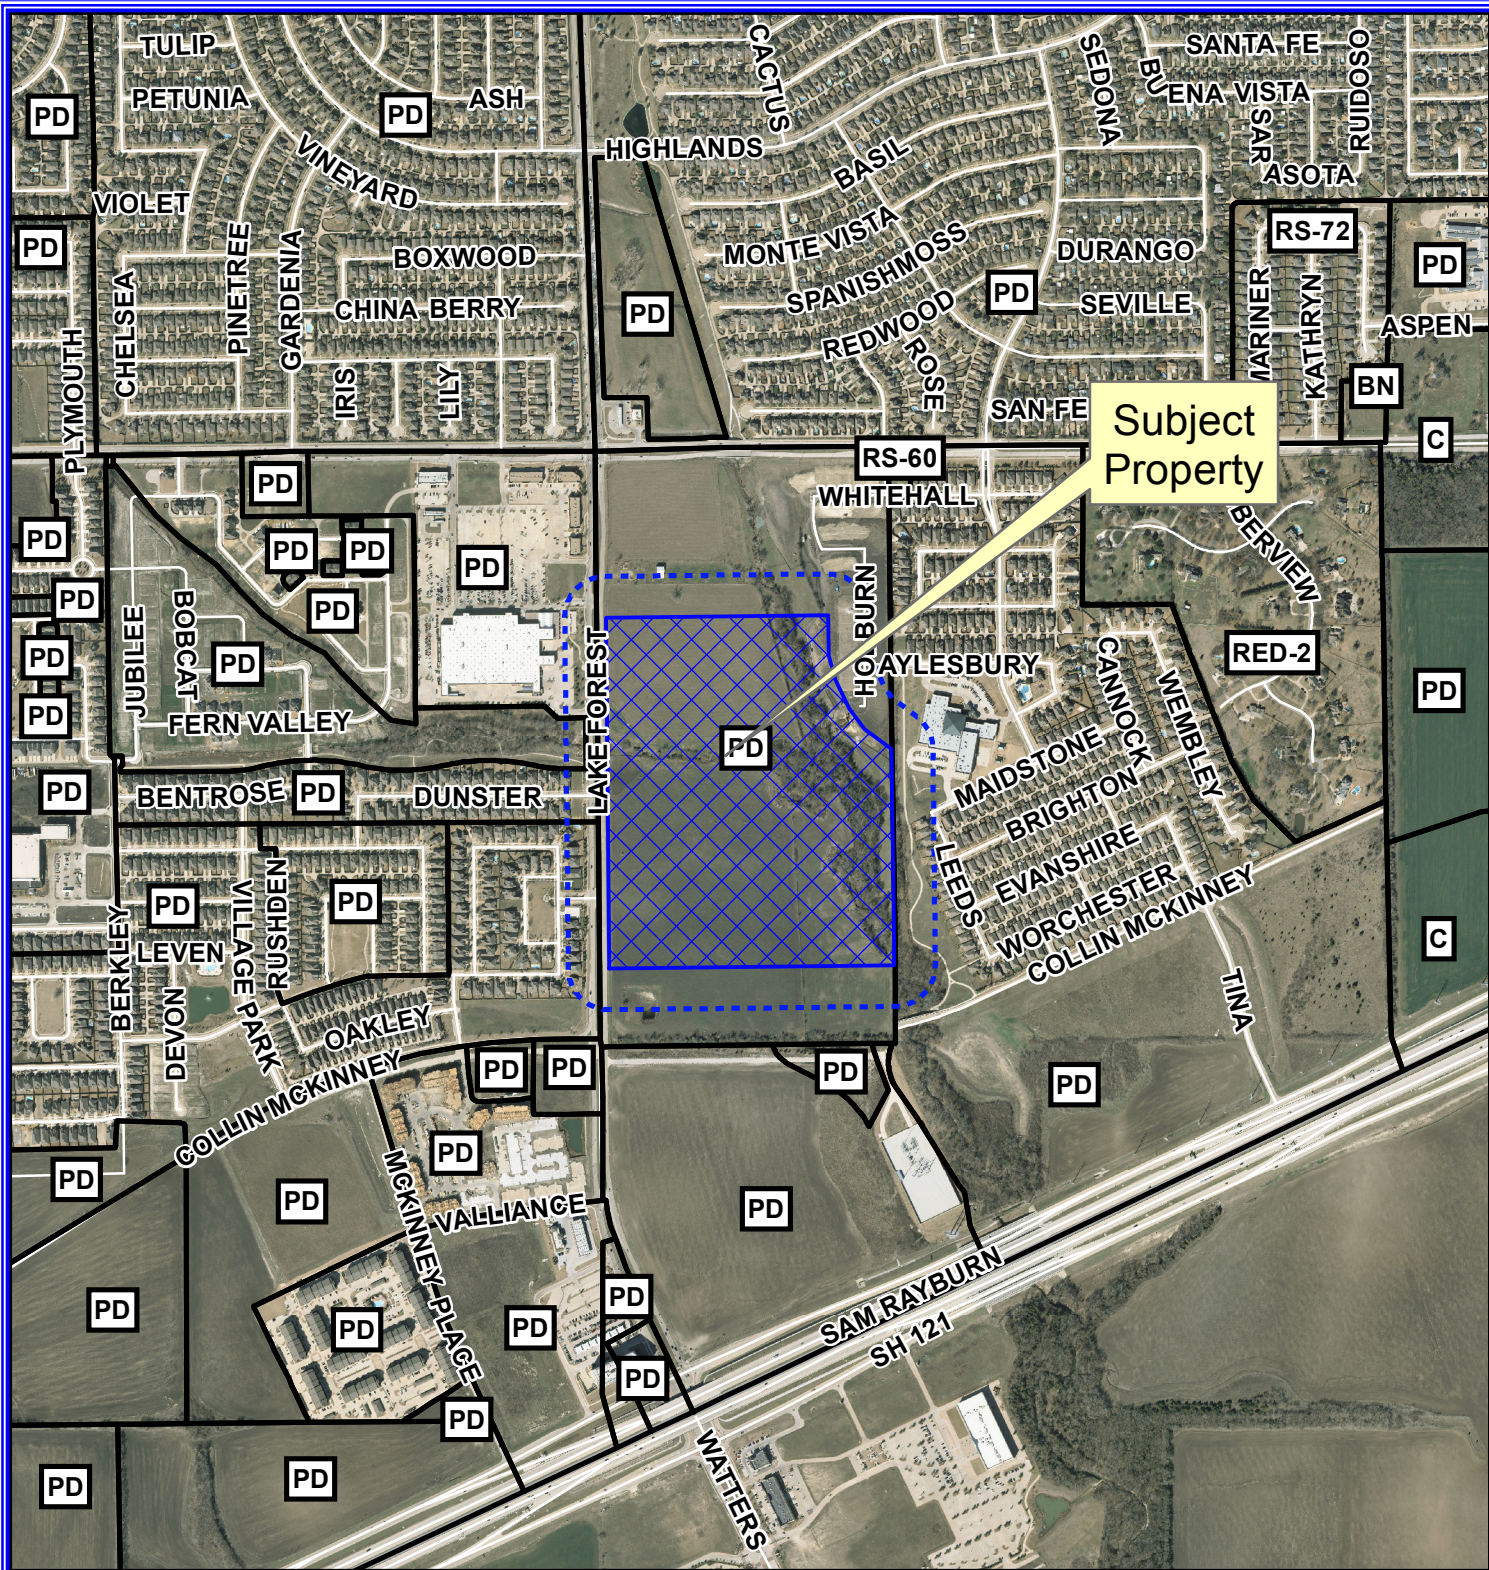

## Notification Map

Case: 15-280Z

--- 200' Buffer

# Notification Map

Case: 15-280Z

--- 200' Buffer