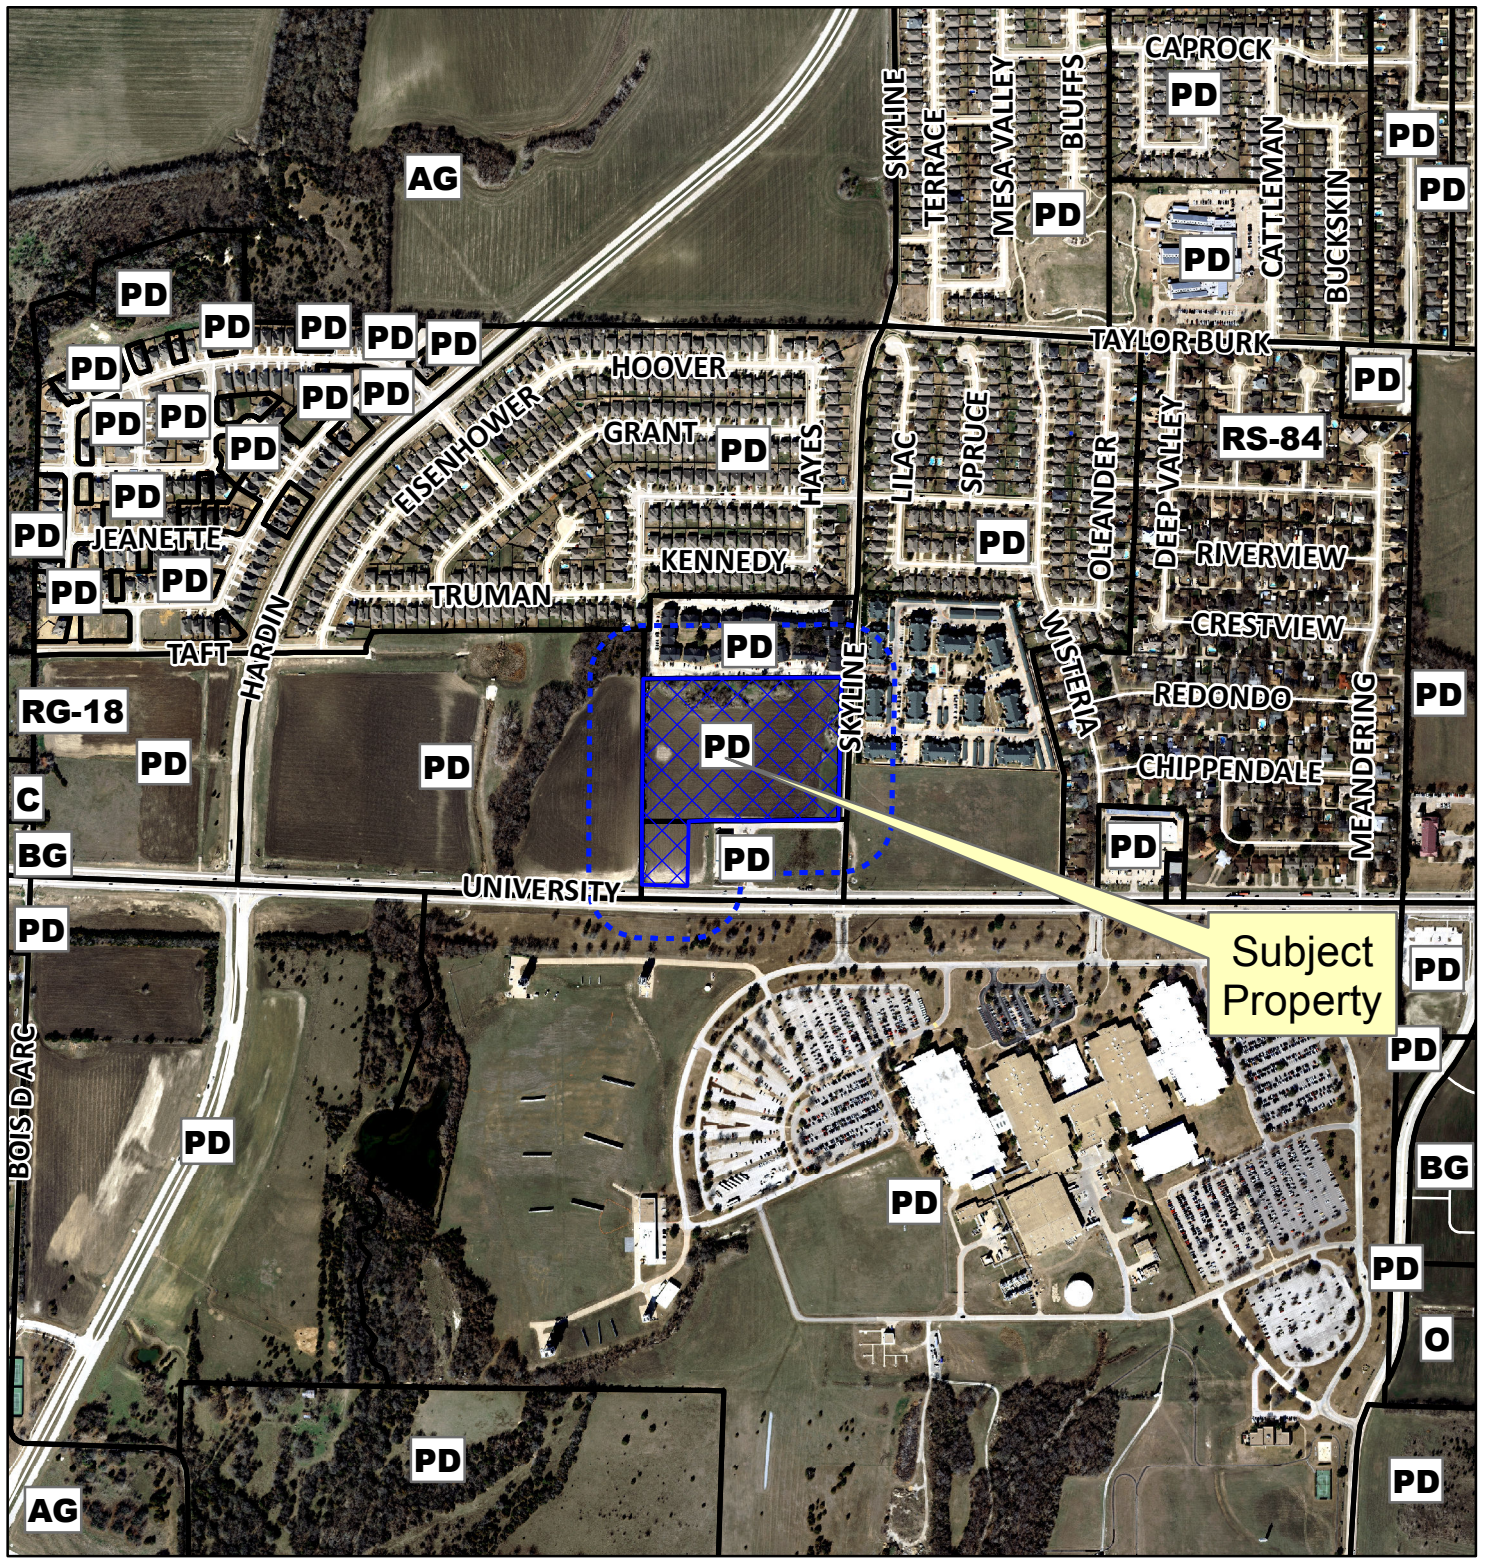

0 490 980 Feet

Notification Map

Case: 14-274PFR

--- 200' Notification Buffer

Notification Map

Case: 14-274PFR

--- 200' Notification Buffer