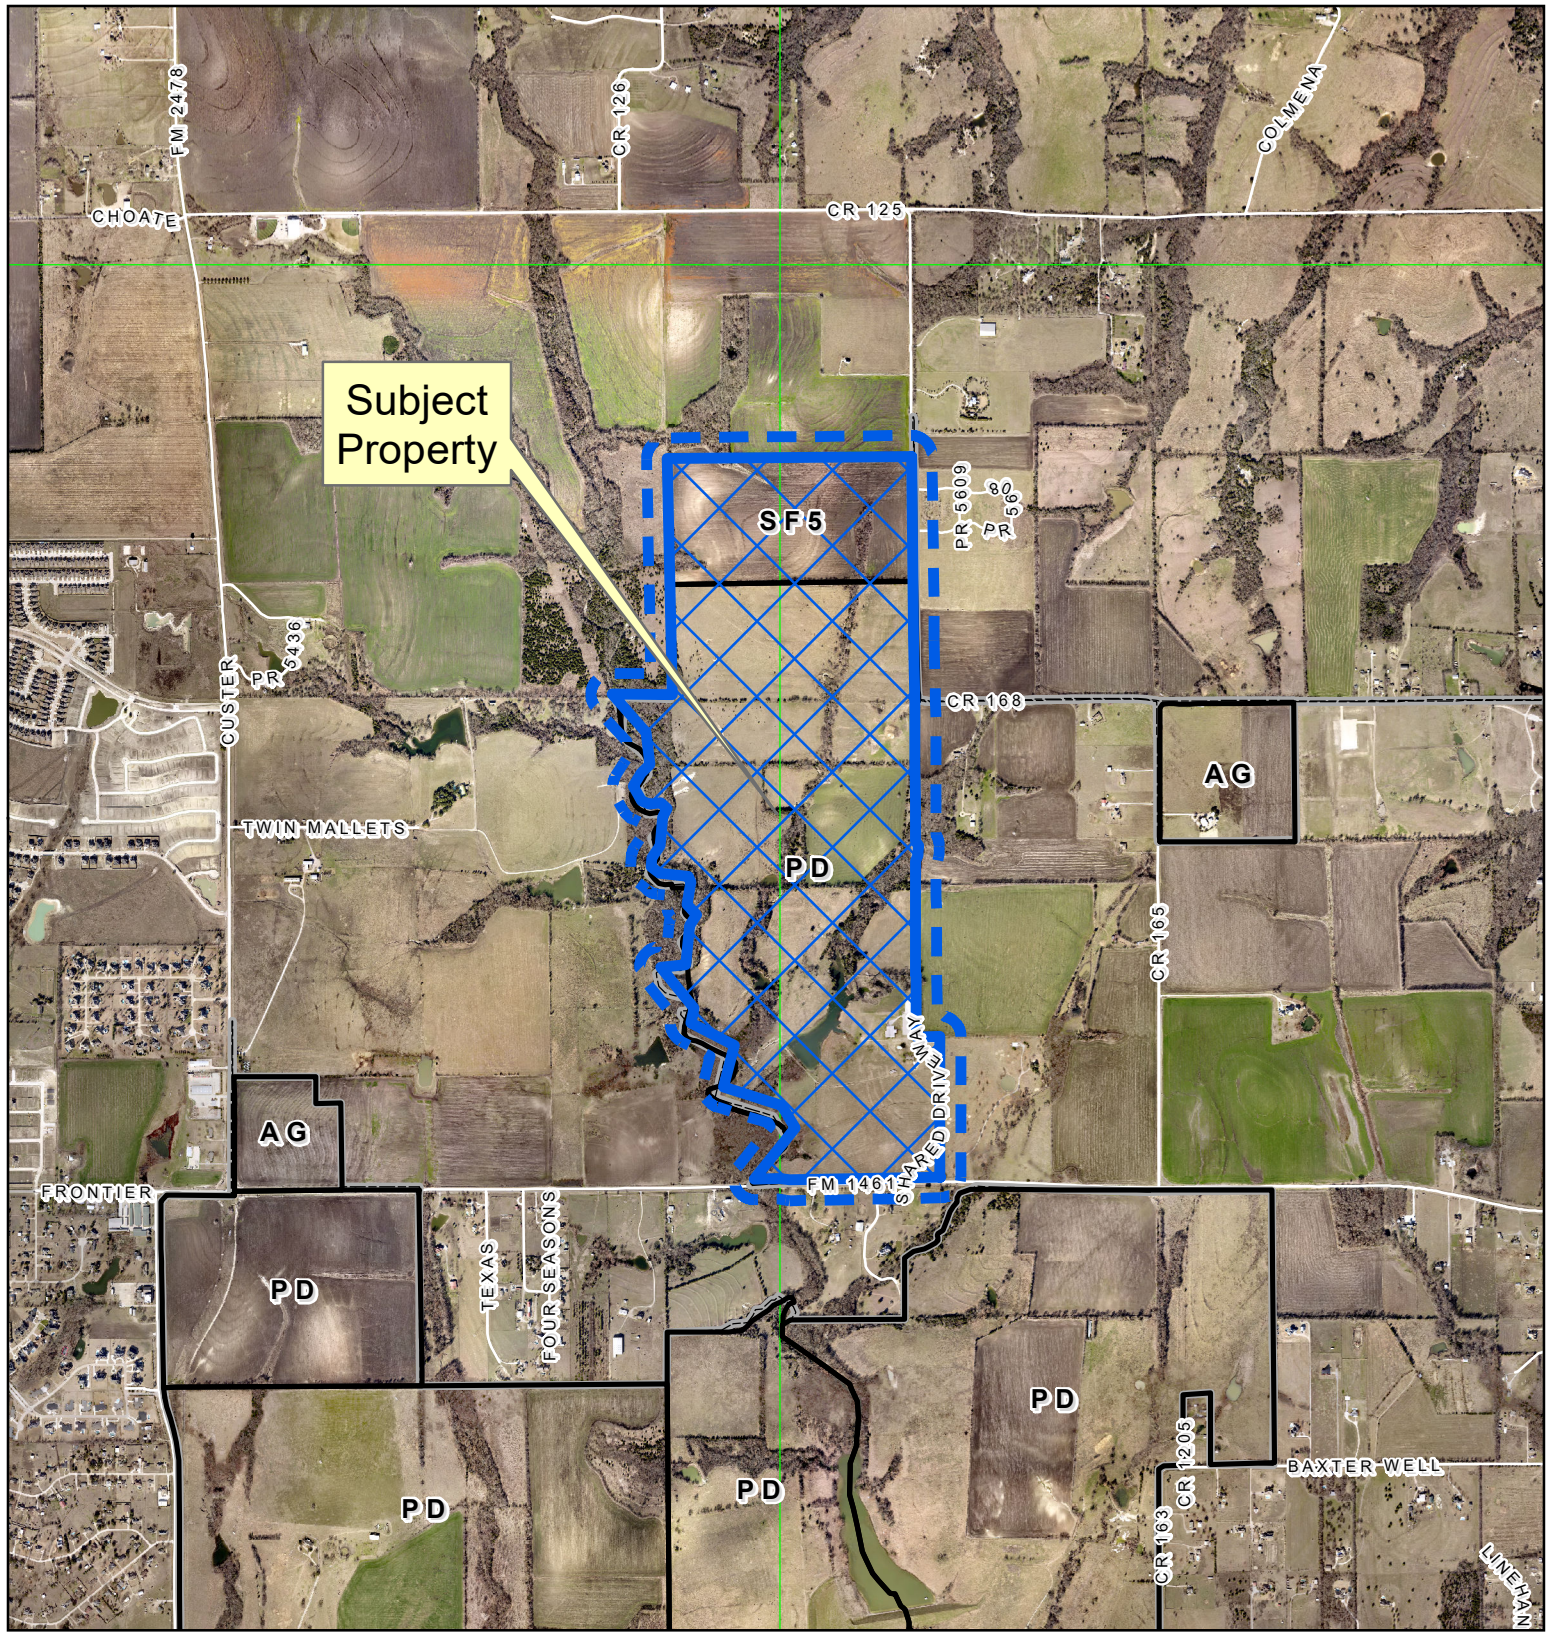

Property Owner Notification Map

ZONE2021-0040

DISCLAIMER: This map and information contained in it were developed exclusively for use by the City of McKinney. Any use or reliance on this map by anyone else is at that party's risk and without liability to the City of McKinney, its officials or employees for any discrepancies, errors, or variances which may exist.

Subject Property

SF5

PD

AG

AG

PD

TEXAS
FOUR SEASONS

PD

PD

PD

BAXTER WELL

LINEAN

Aerial Map

ZONE2021-0040

DISCLAIMER: This map and information contained in it were developed exclusively for use by the City of McKinney. Any use or reliance on this map by anyone else is at that party's risk and without liability to the City of McKinney, its officials or employees for any discrepancies, errors, or variances which may exist.