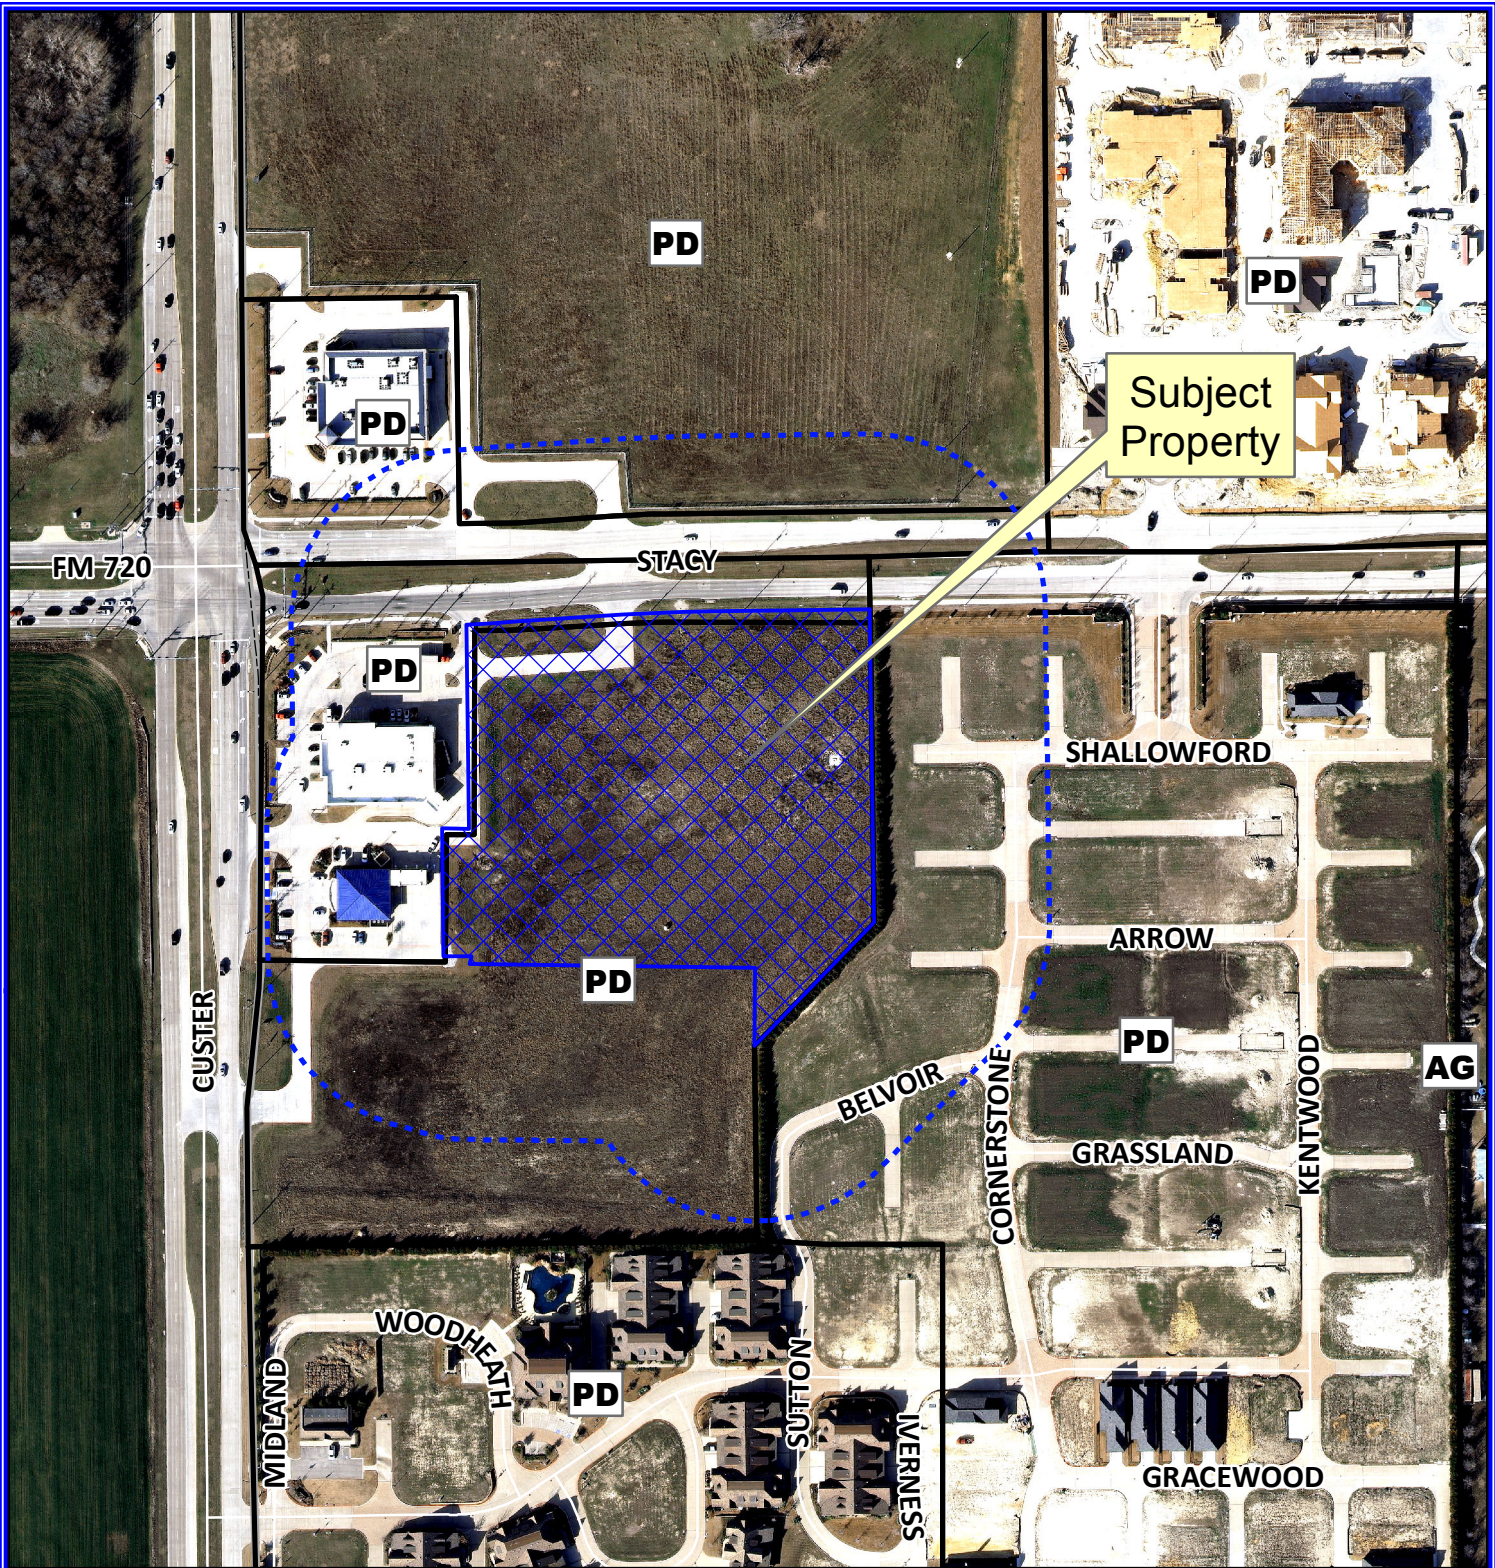

Notification Map

Case: 15-004MRP

--- 200' Buffer

Notification Map

Case: 15-004MRP

--- 200' Buffer