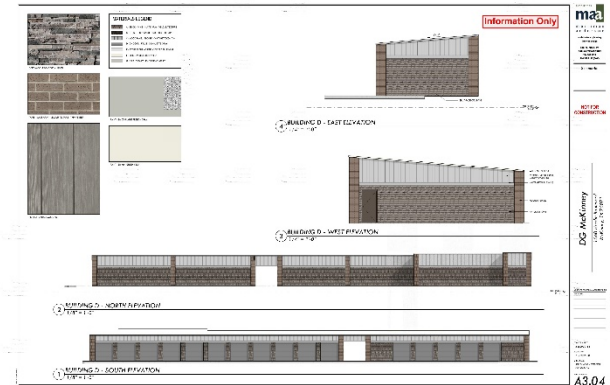

Davis Storage SUP

20-0009SUP

Location Map

Aerial Exhibit

Looking
Southeast

Proposed Elevations