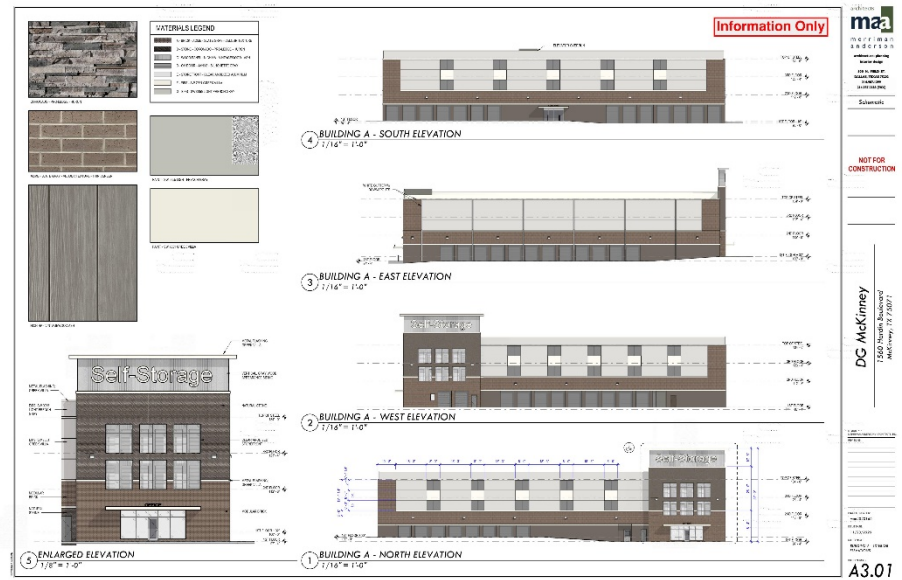

Davis Storage SUP

20-0009SUP

Location Map

Aerial Exhibit

Looking
Southeast

Proposed Elevations