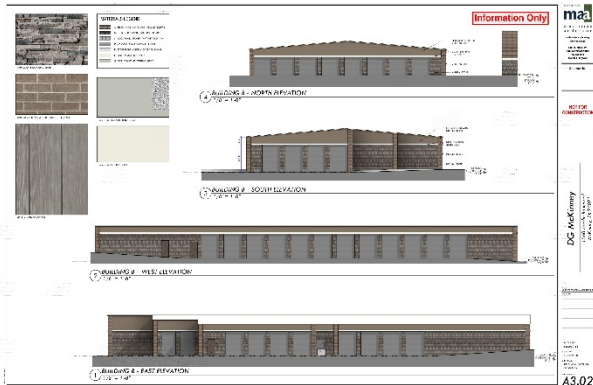

Davis Storage SUP

20-0009SUP

Location Map

Aerial Exhibit

Looking
Southeast

Proposed Elevations