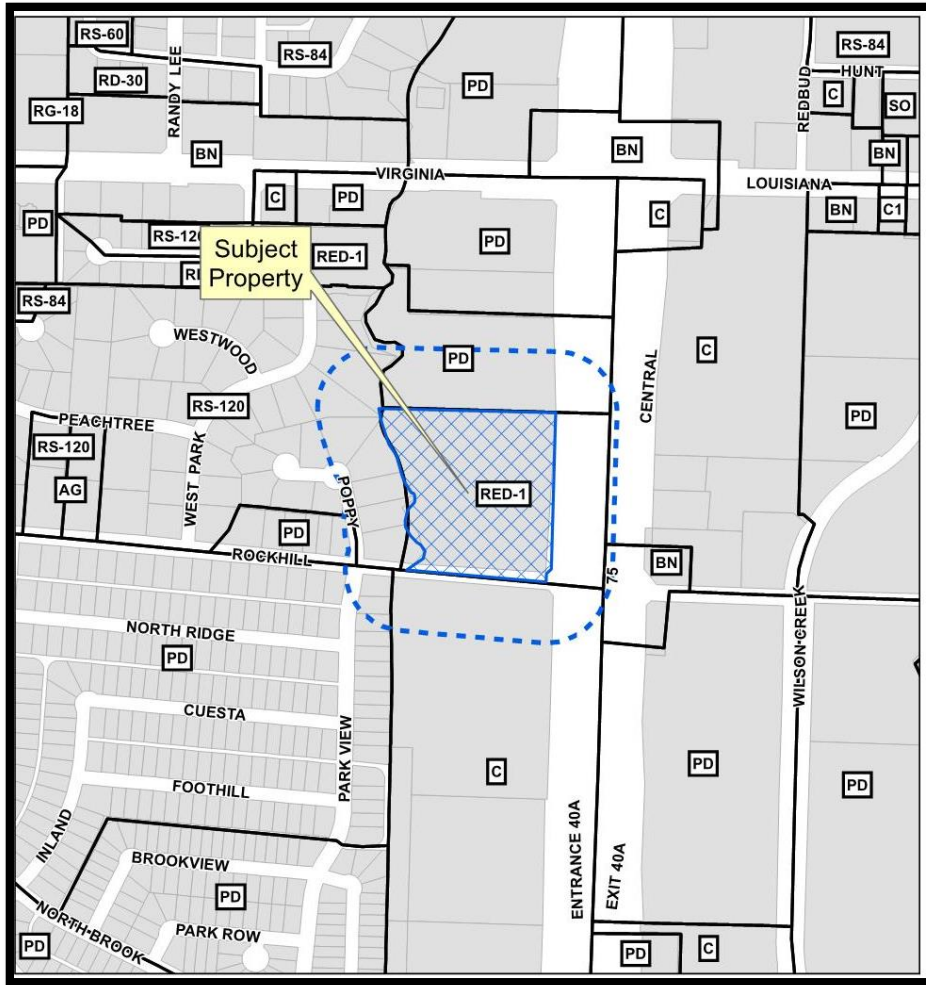

# McKinney Dodge Rezone

18-0114Z

# Location Map

Looking South from Wysong  
Medical Facility

Looking Northeast from Rockhill Road

Looking Northwest  
from Rockhill Road

Looking West from US  
75 Service Street