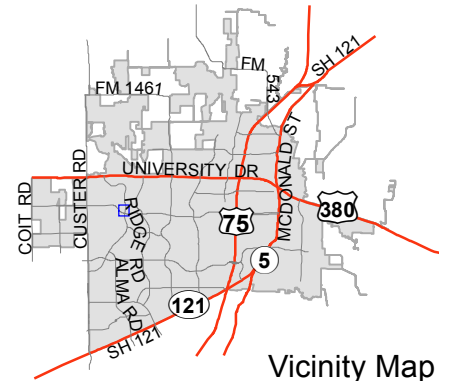

## Notification Map

Case: 14-289Z

--- 200' Buffer