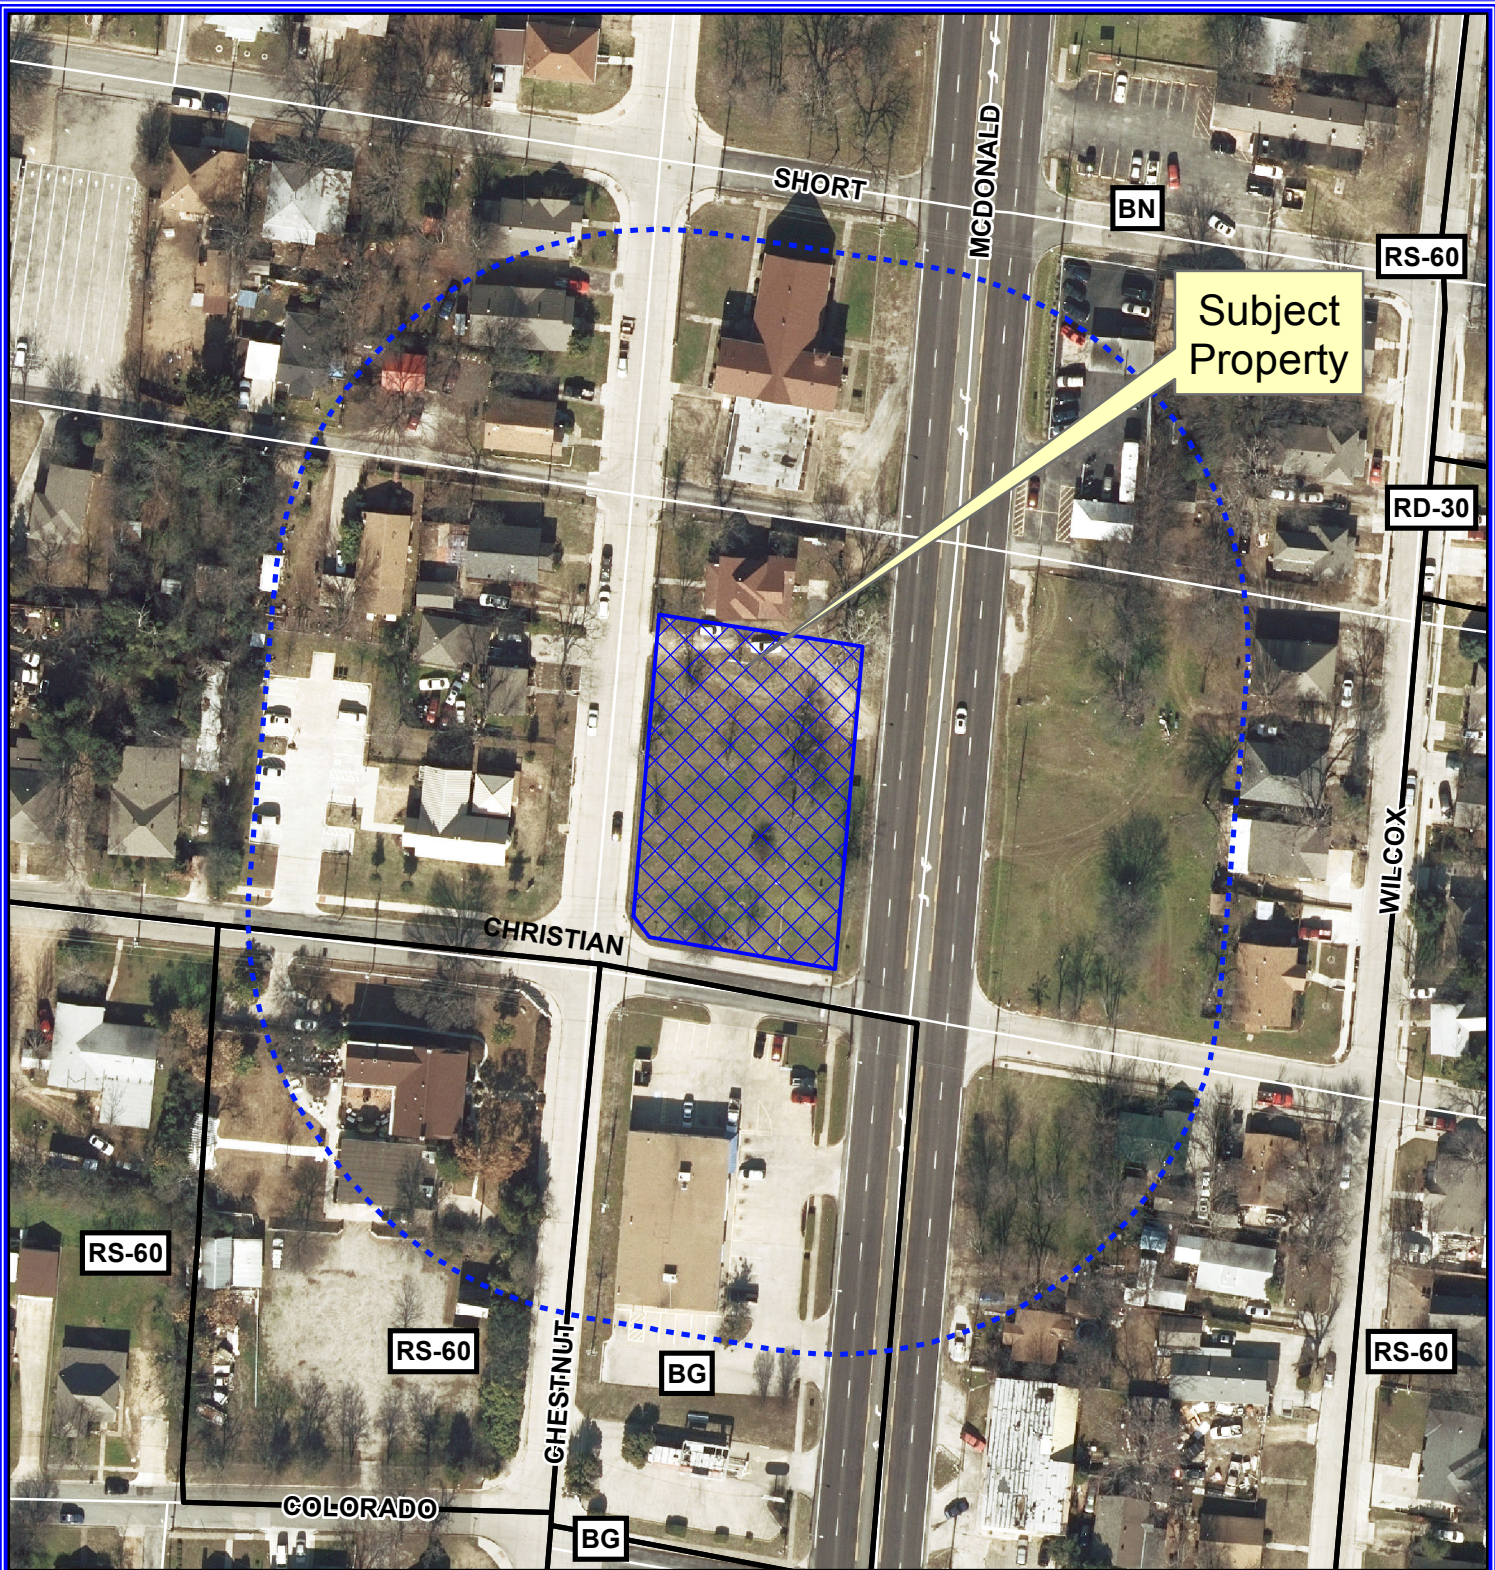

Notification Map

Case: 16-167Z

--- 200' Buffer

Notification Map

Case: 16-167Z

--- 200' Buffer