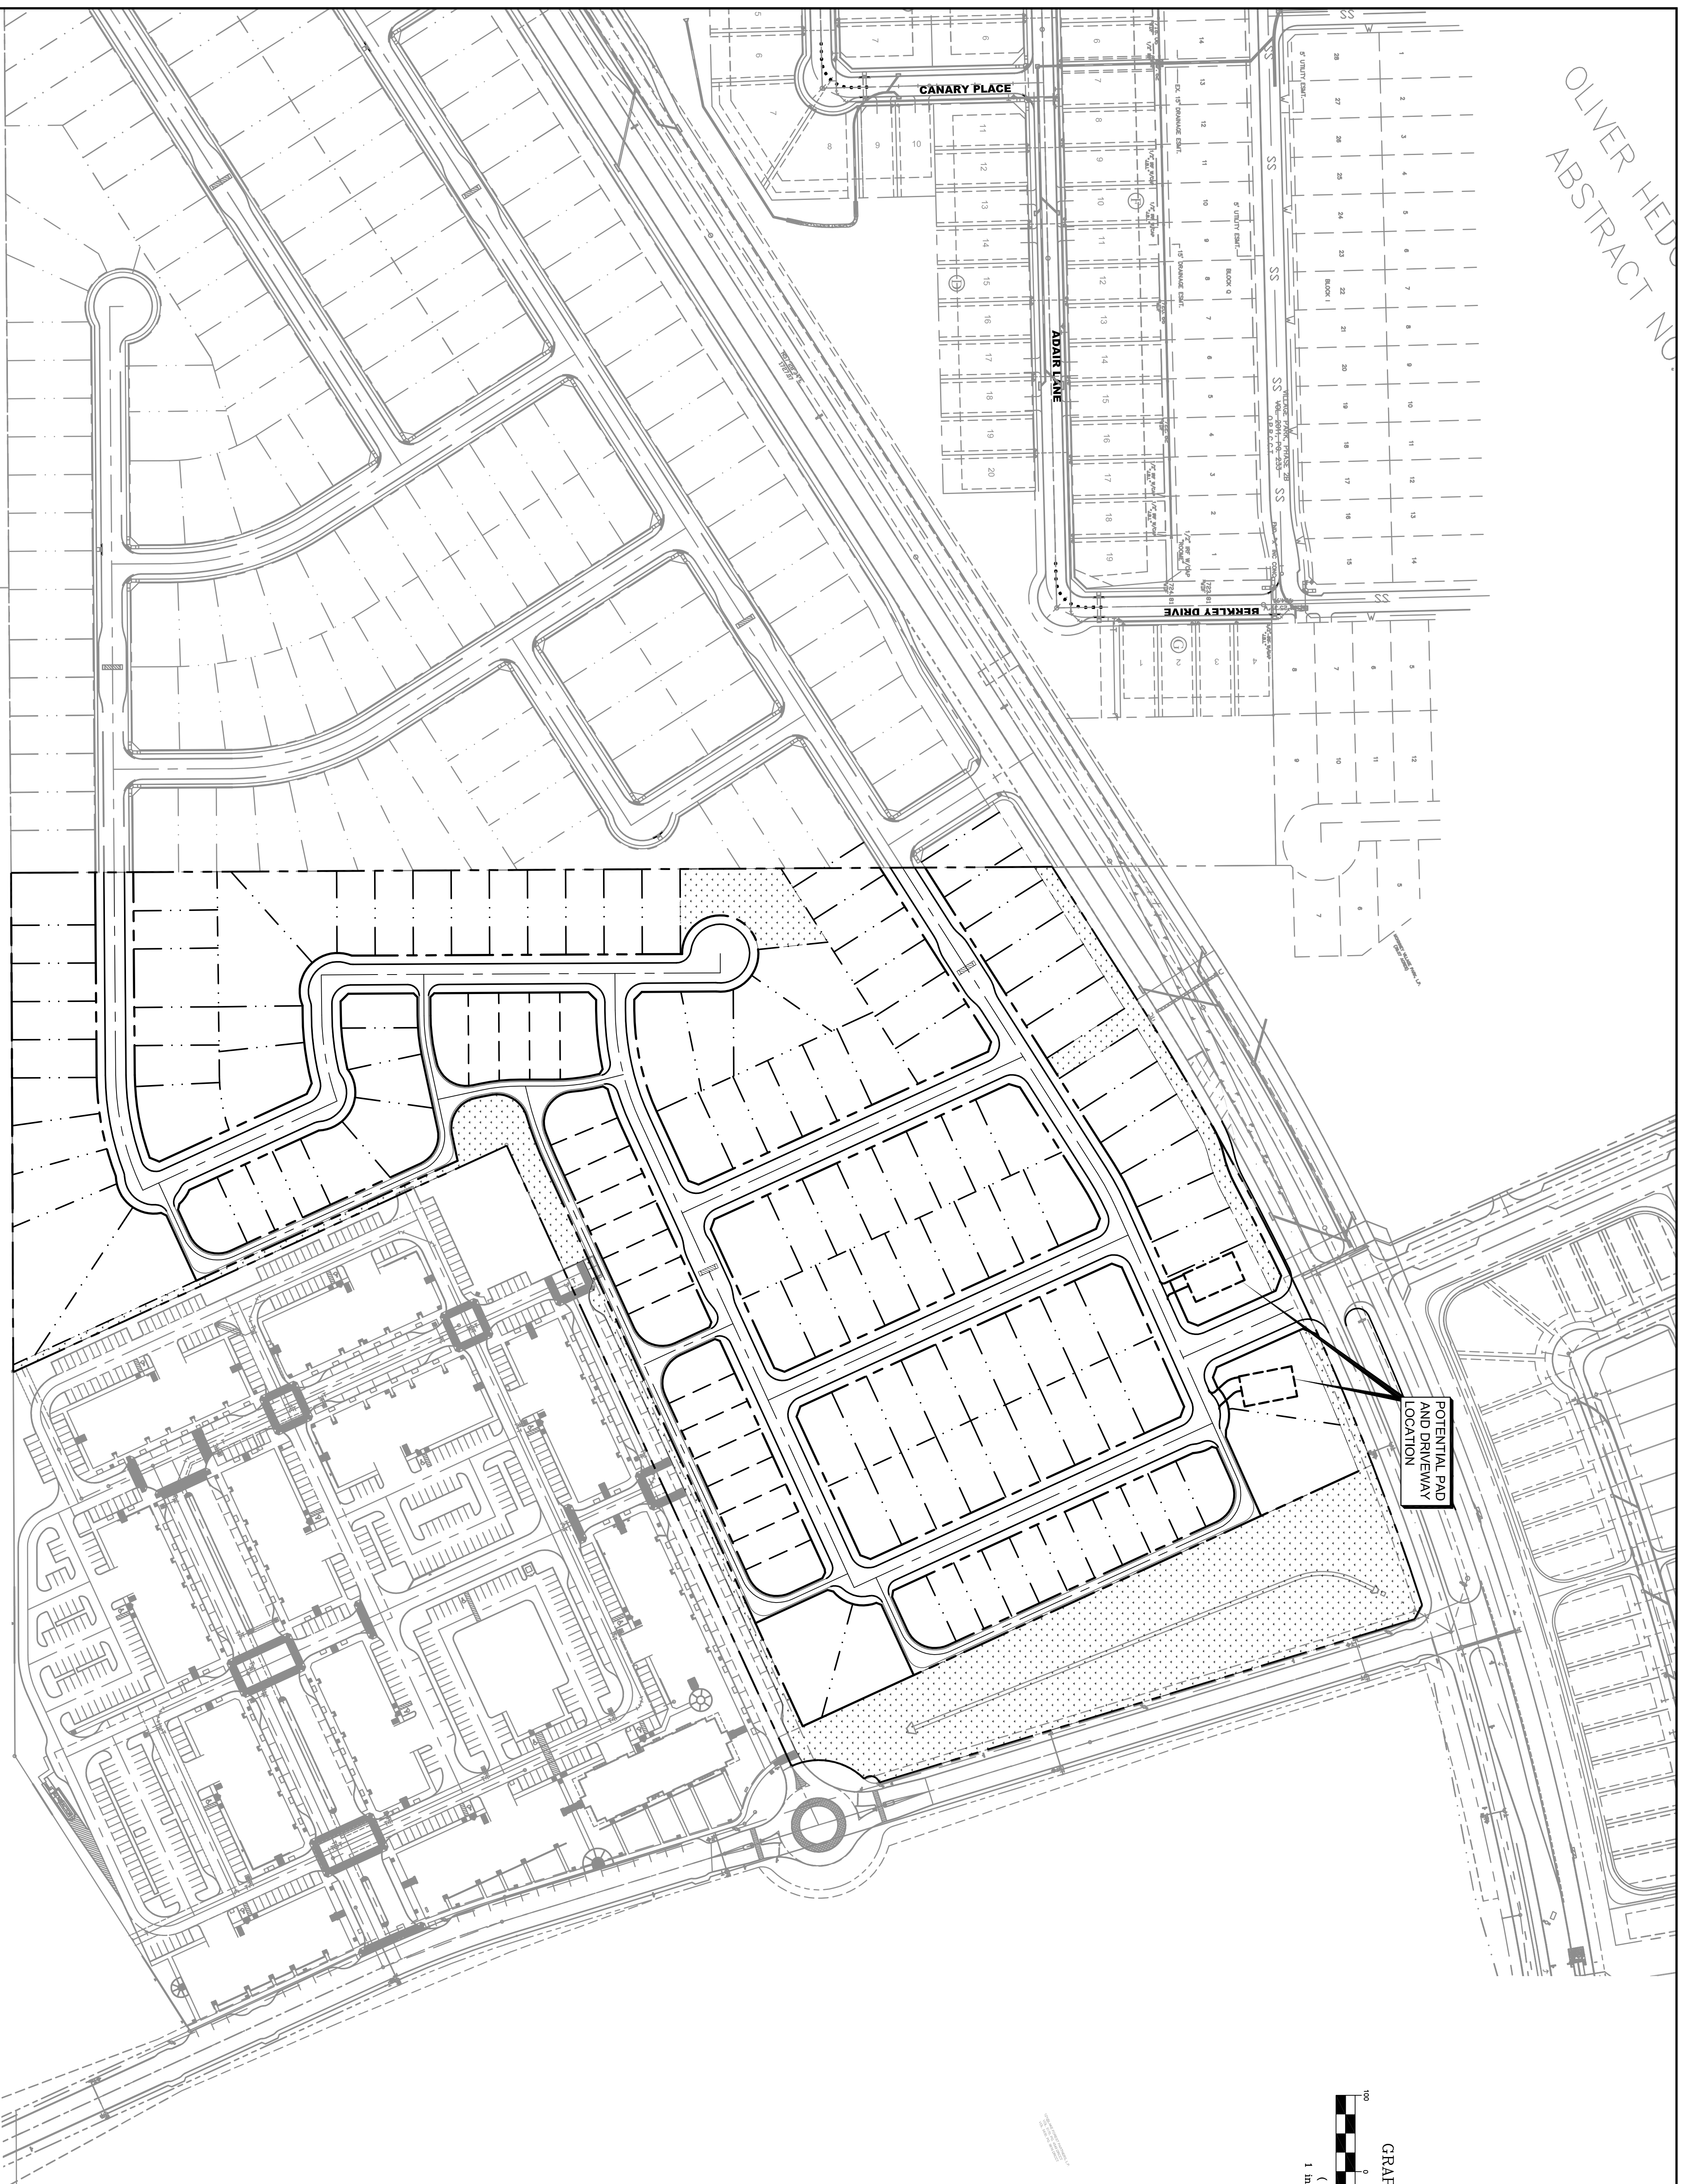

OLIVER HEDGECOCK
ABSTRACT NO. 100

THIS CONCEPTUAL
SITE LAYOUT IS FOR
INFORMATIONAL
PURPOSES ONLY.

EXHIBIT	Scale: SEE GRAPHIC SCALE
	Designed by: LAW
	Drawn by: CDR
	Checked by: LAW
	Date: APRIL 2013
Project No. 02105-001	