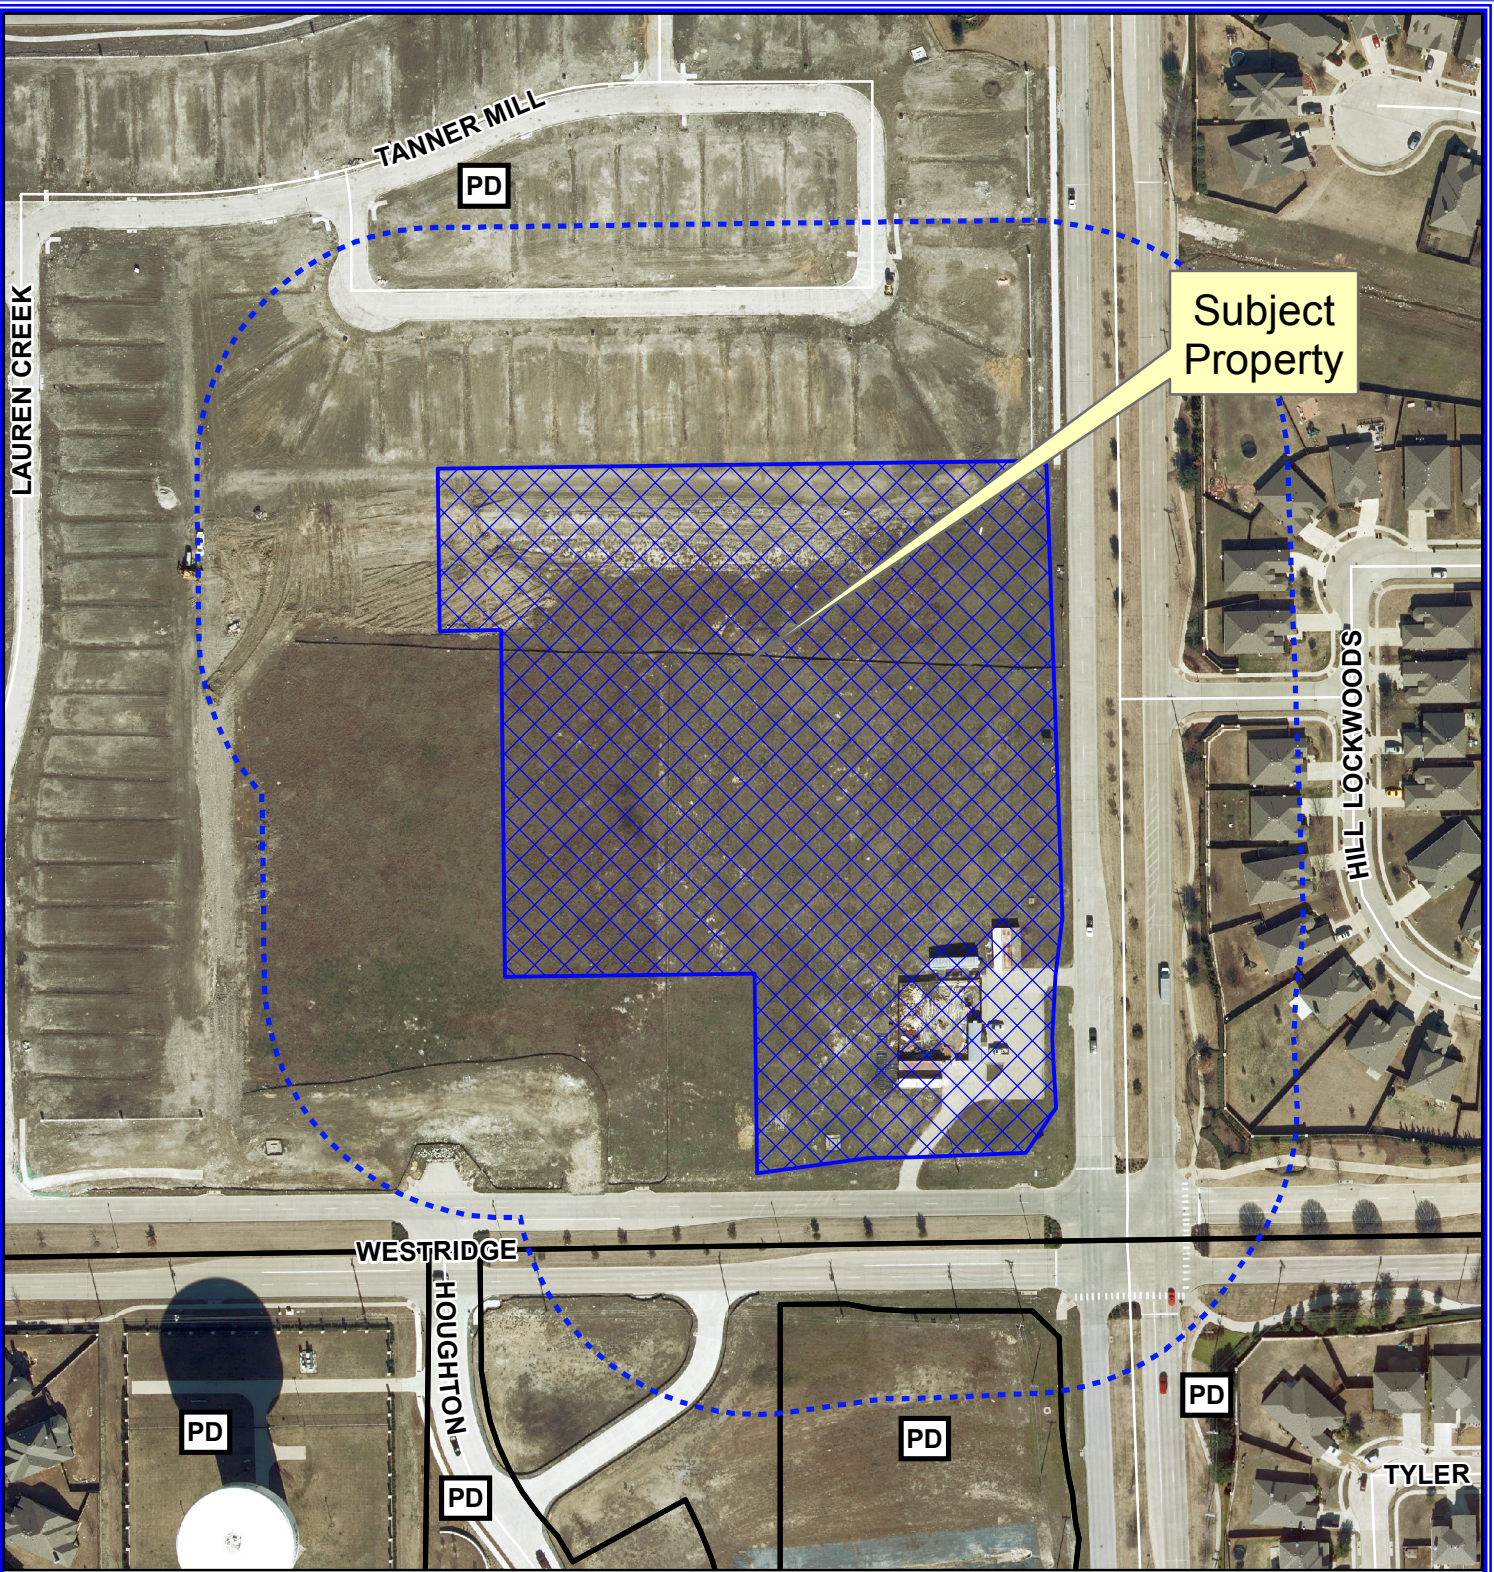

### Notification Map

Case: 16-037SP

--- 200' Buffer

## Notification Map

Case: 16-037SP

--- 200' Buffer

Vicinity Map