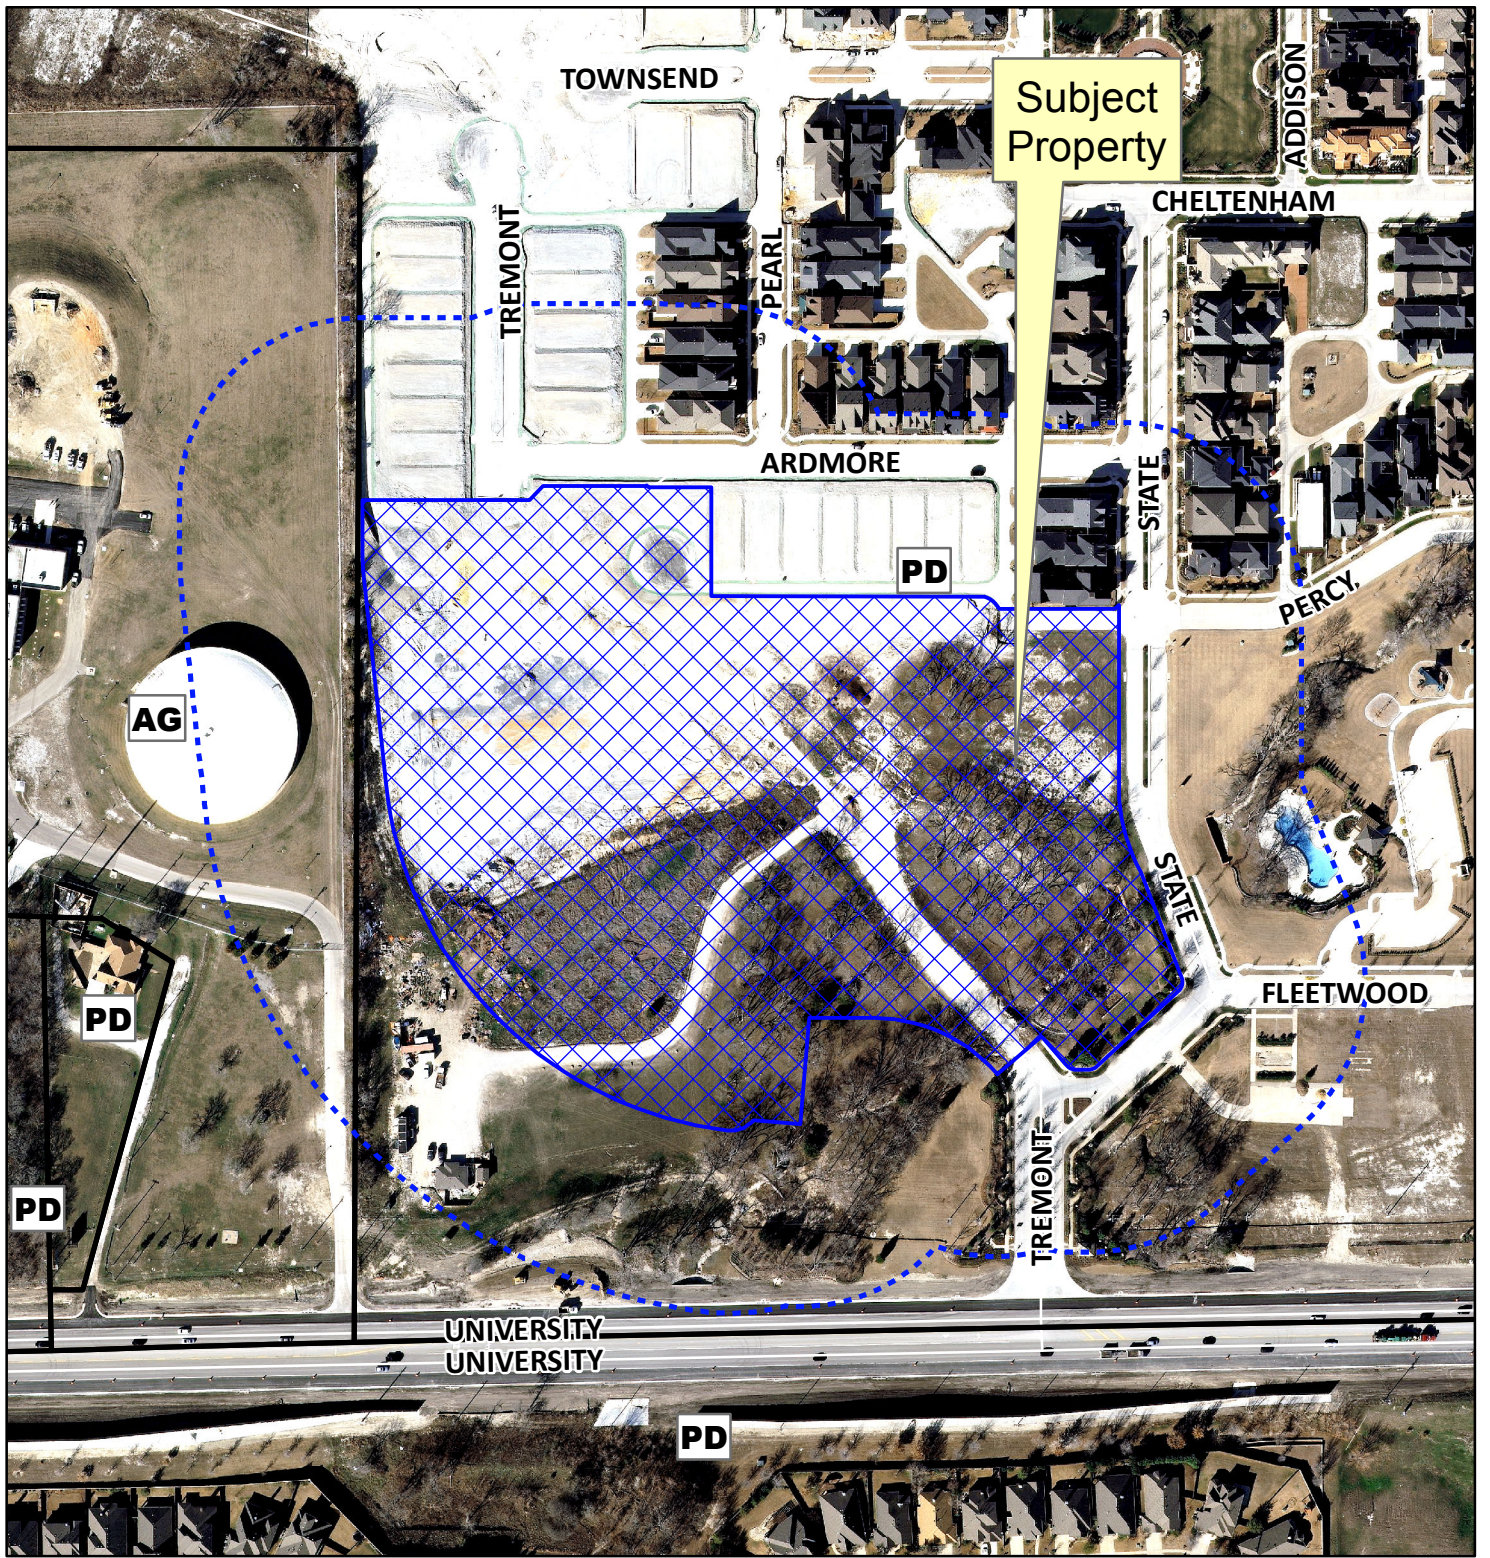

Subject Property

Notification Map

Case: 14-215Z

--- 200' Notification Buffer

Path: S:\MCKGIS\notification\Projects\2014\14-215Z.mxd

DISCLAIMER: This map and information contained in it were developed exclusively for use by the City of McKinney. Any use or reliance on this map by anyone else is at that party's risk and without liability to the City of McKinney, its officials or employees for any discrepancies, errors, or variances which may exist.

Subject Property

0 140 280 Feet

Notification Map

Case: 14-215Z

--- 200' Notification Buffer

Vicinity Map