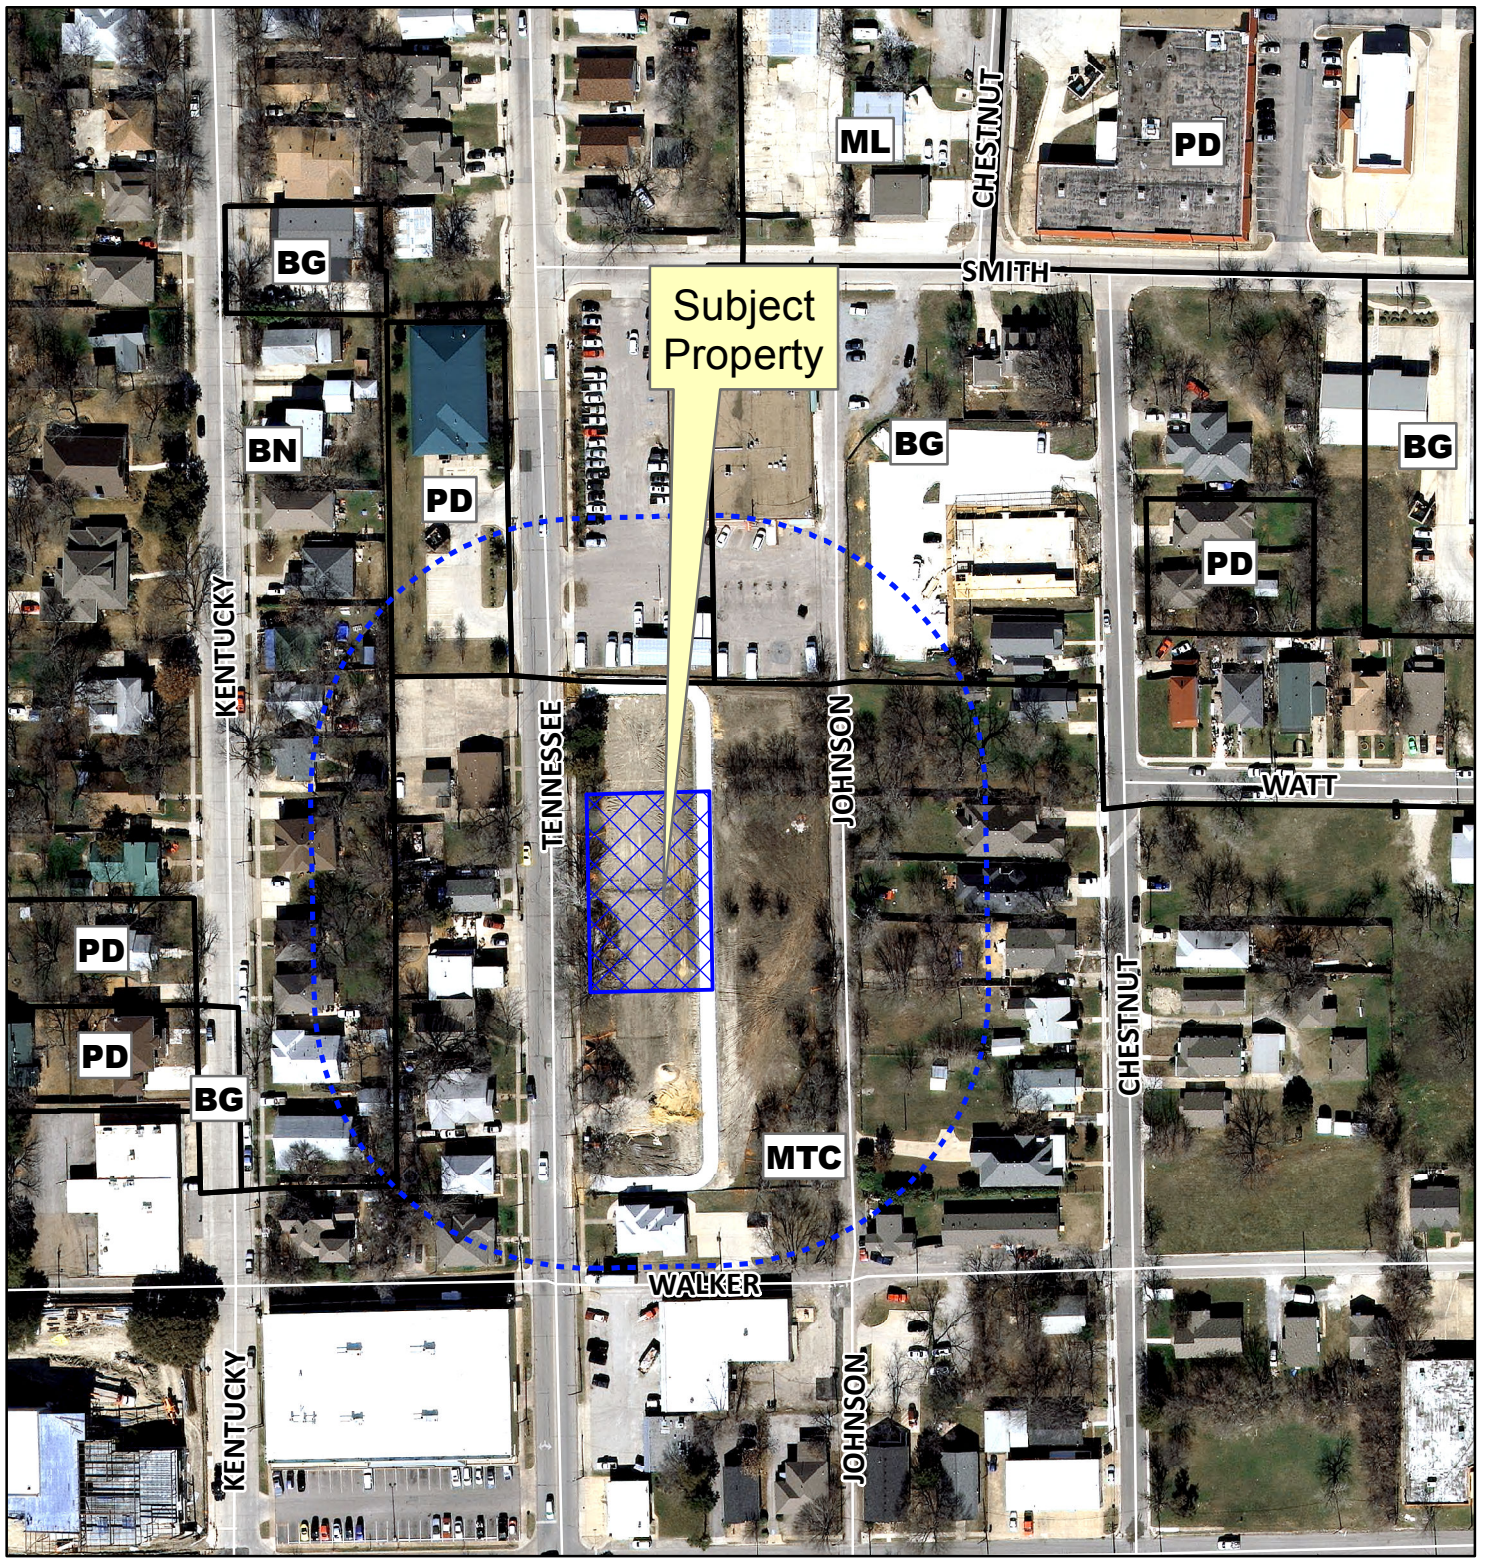

# Notification Map

Case: 14-199MRP

--- 200' Notification Buffer