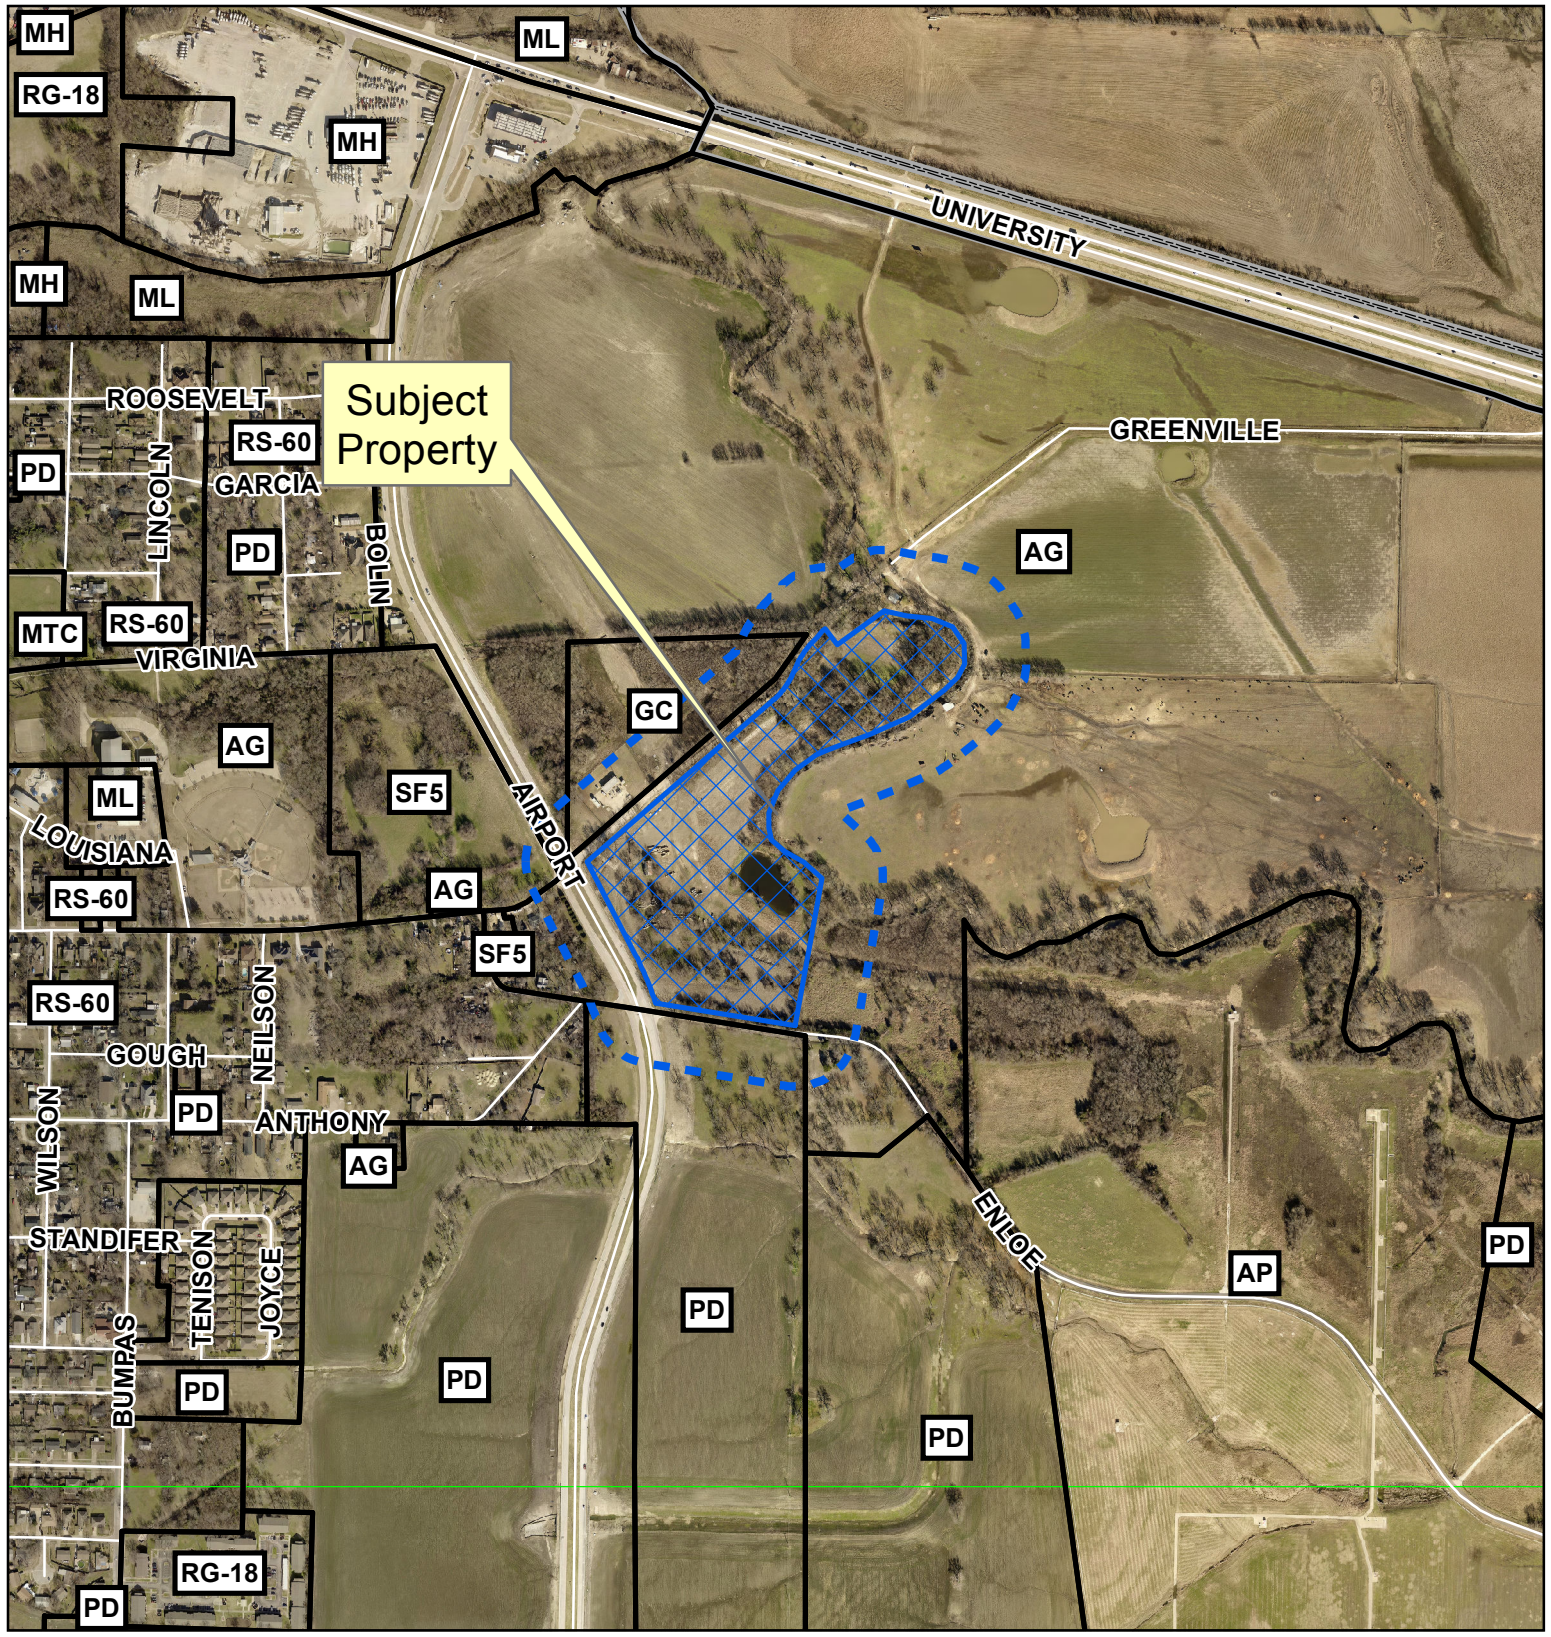

Subject Property

Vicinity Map

Property Owner Notification Map

19-0100Z

--- 200' Buffer

DISCLAIMER: This map and information contained in it were developed exclusively for use by the City of McKinney. Any use or reliance on this map by anyone else is at that party's risk and without liability to the City of McKinney, its officials or employees for any discrepancies, errors, or variances which may exist.

Property Owner Notification Map

19-0100Z

----- 200' Buffer

DISCLAIMER: This map and information contained in it were developed exclusively for use by the City of McKinney. Any use or reliance on this map by anyone else is at that party's risk and without liability to the City of McKinney, its officials or employees for any discrepancies, errors, or variances which may exist.