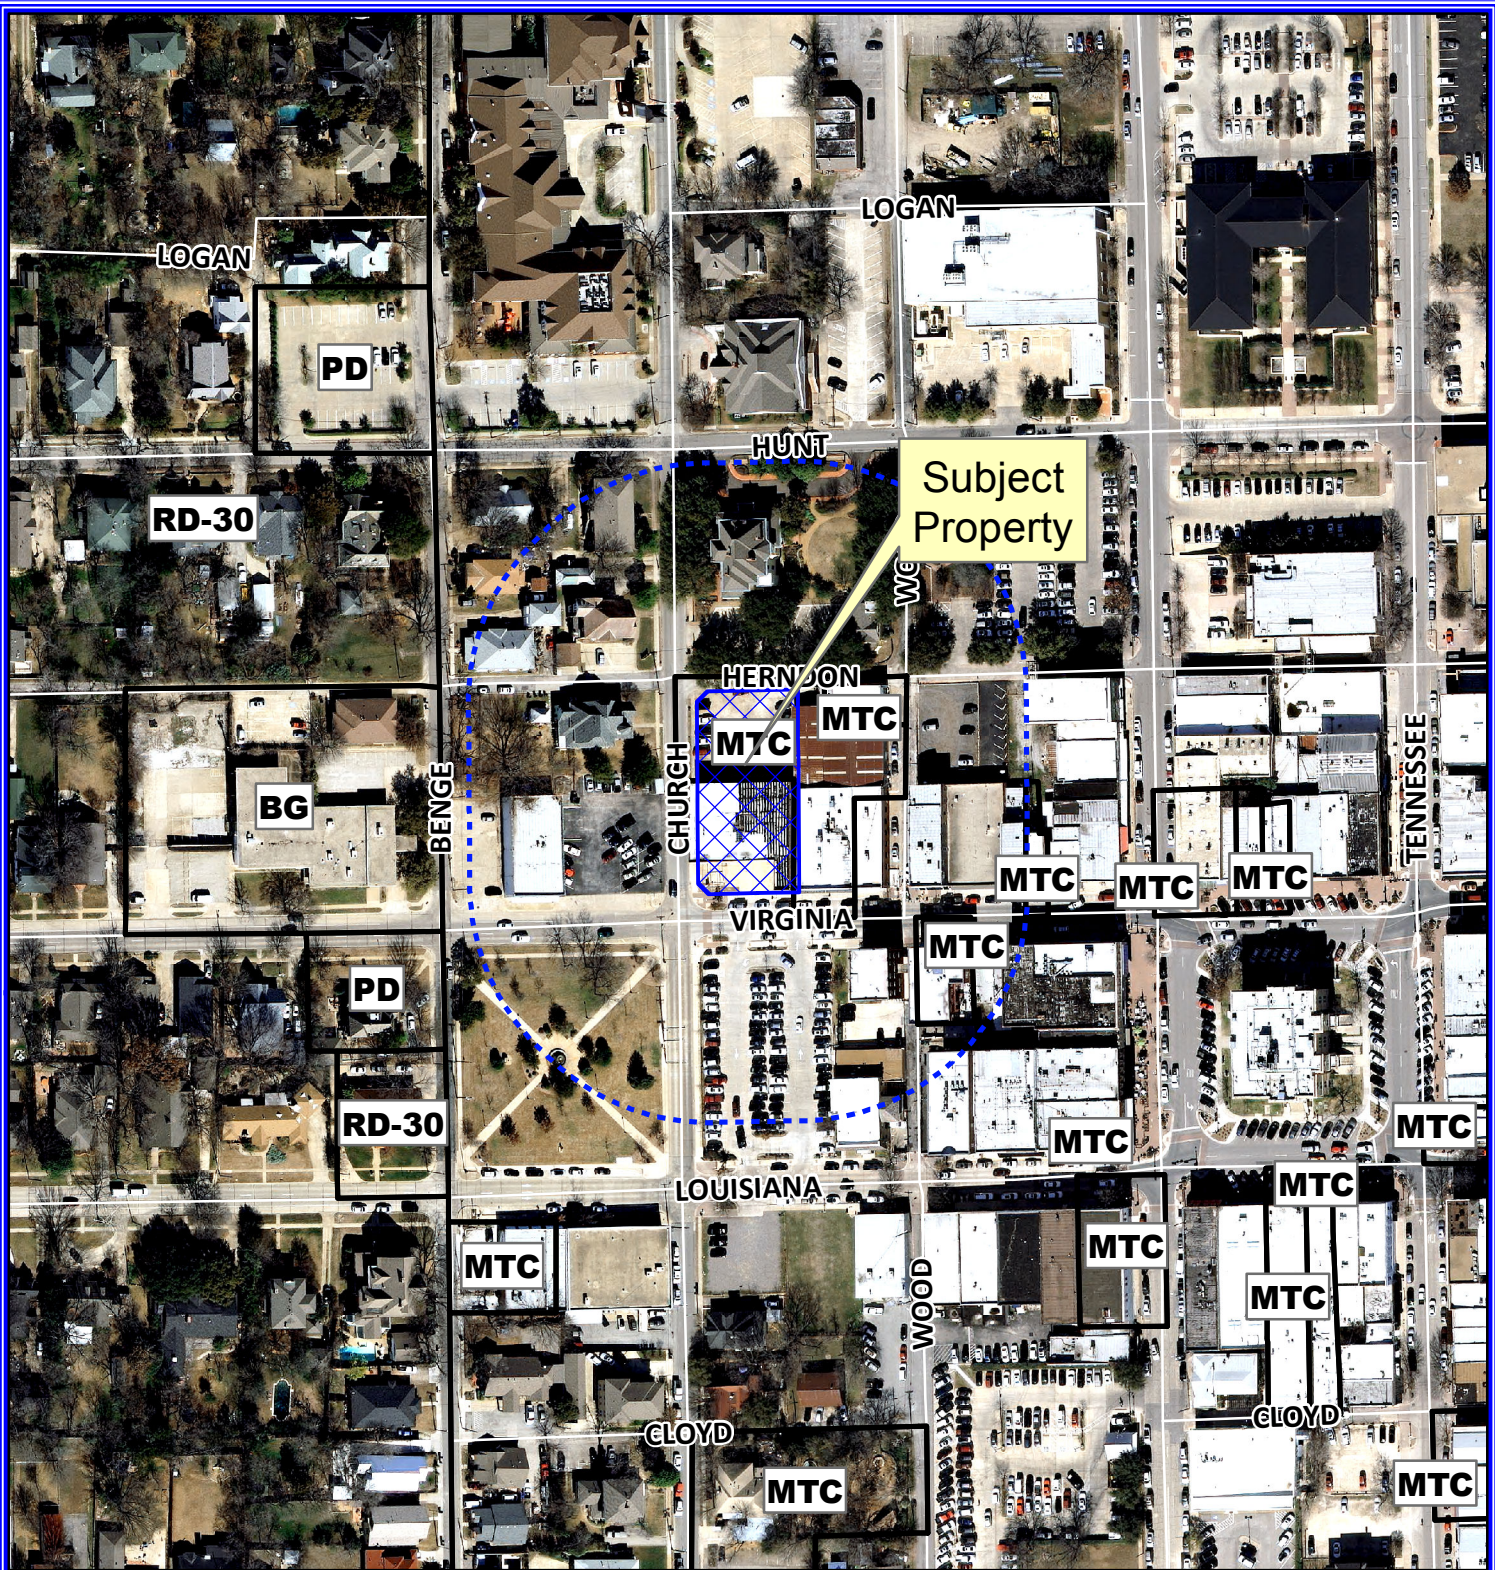

Notification Map

Case: 15-090SP

--- 200' Buffer

Subject Property

0 110 220 Feet

Notification Map

Case: 15-090SP

--- 200' Buffer

Vicinity Map