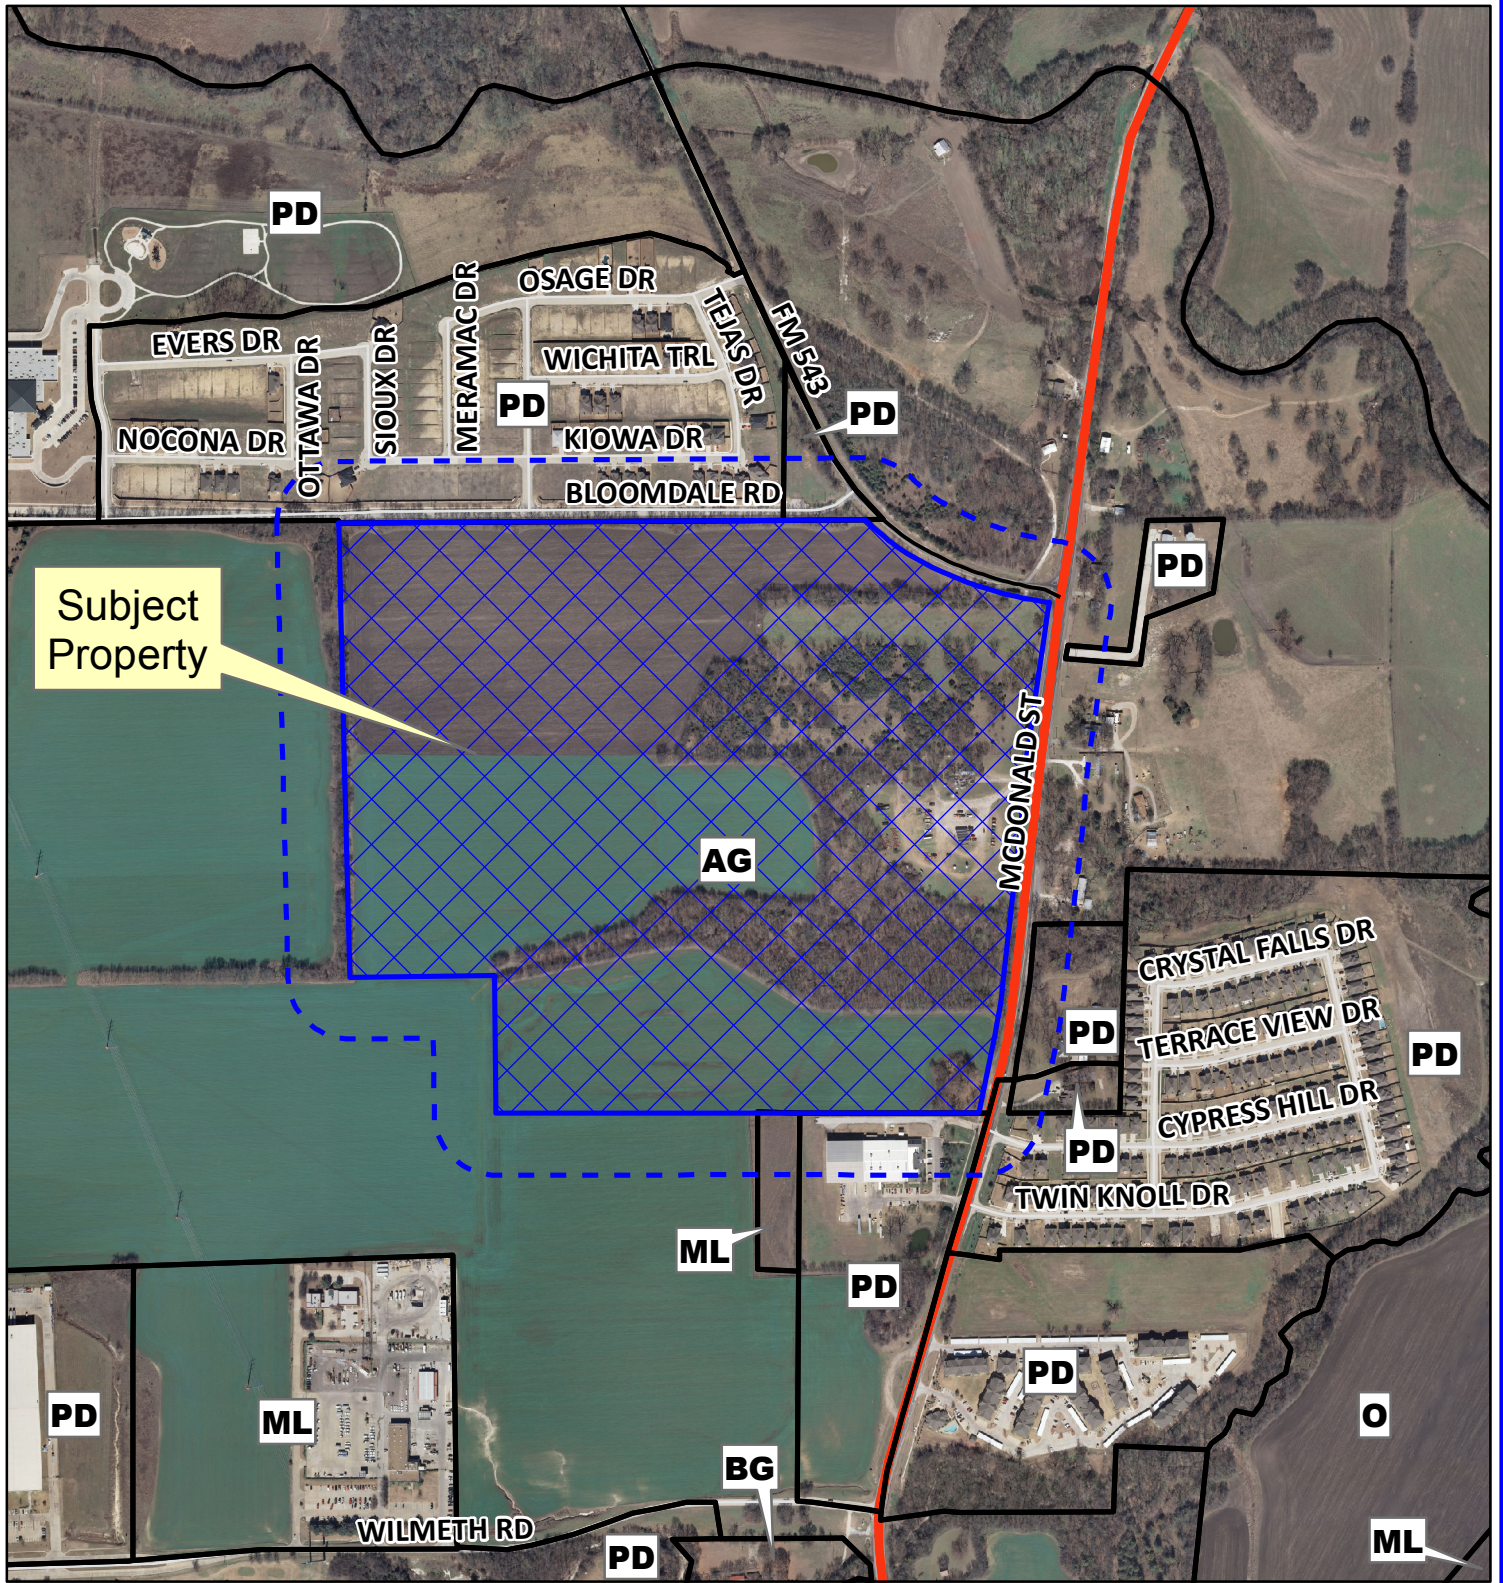

Subject Property

0 300 600 Feet

### Notification Case

Case: 12-093Z

--- 200' Notification Buffer

Subject Property

### Notification Case

Case: 12-093Z

--- 200' Notification Buffer