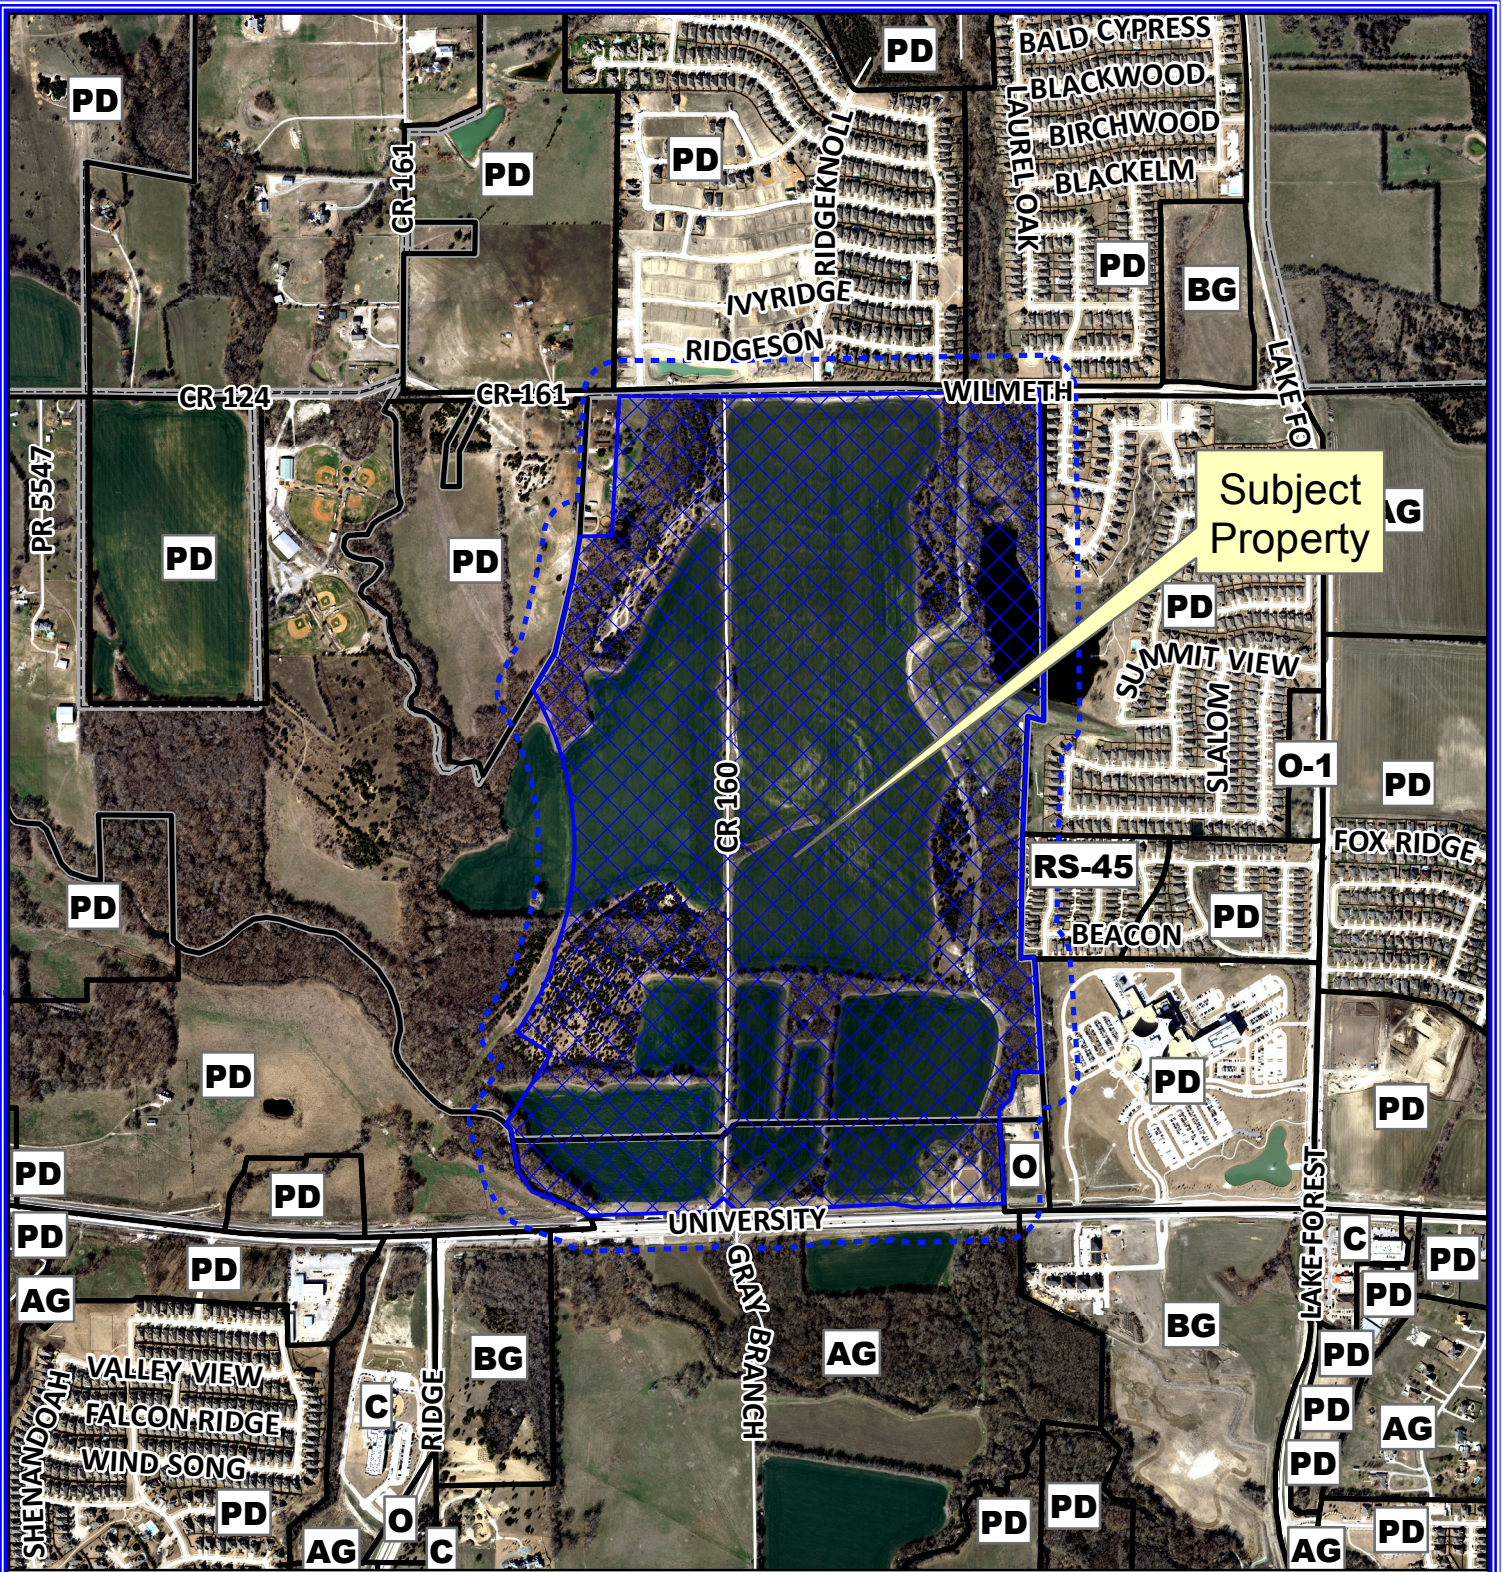

0 720 1,440 Feet

Notification Map

Case: 14-190Z

--- 200' Buffer

0 720 1,440
Feet

Notification Map

Case: 14-190Z

--- 200' Buffer

Vicinity Map