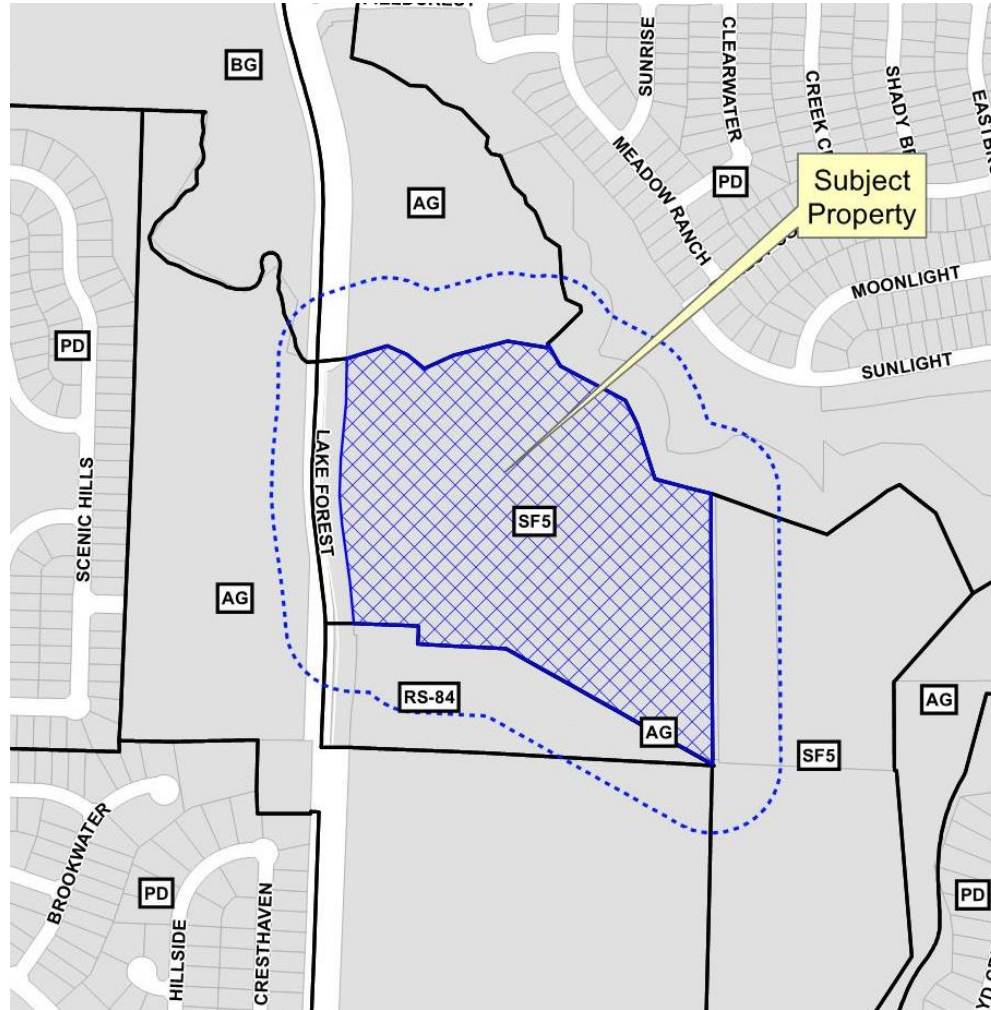

Lake Forest Townhomes  
Rezoning  
16-341Z

# Location Map

# Aerial Exhibit

# Floodplain Map