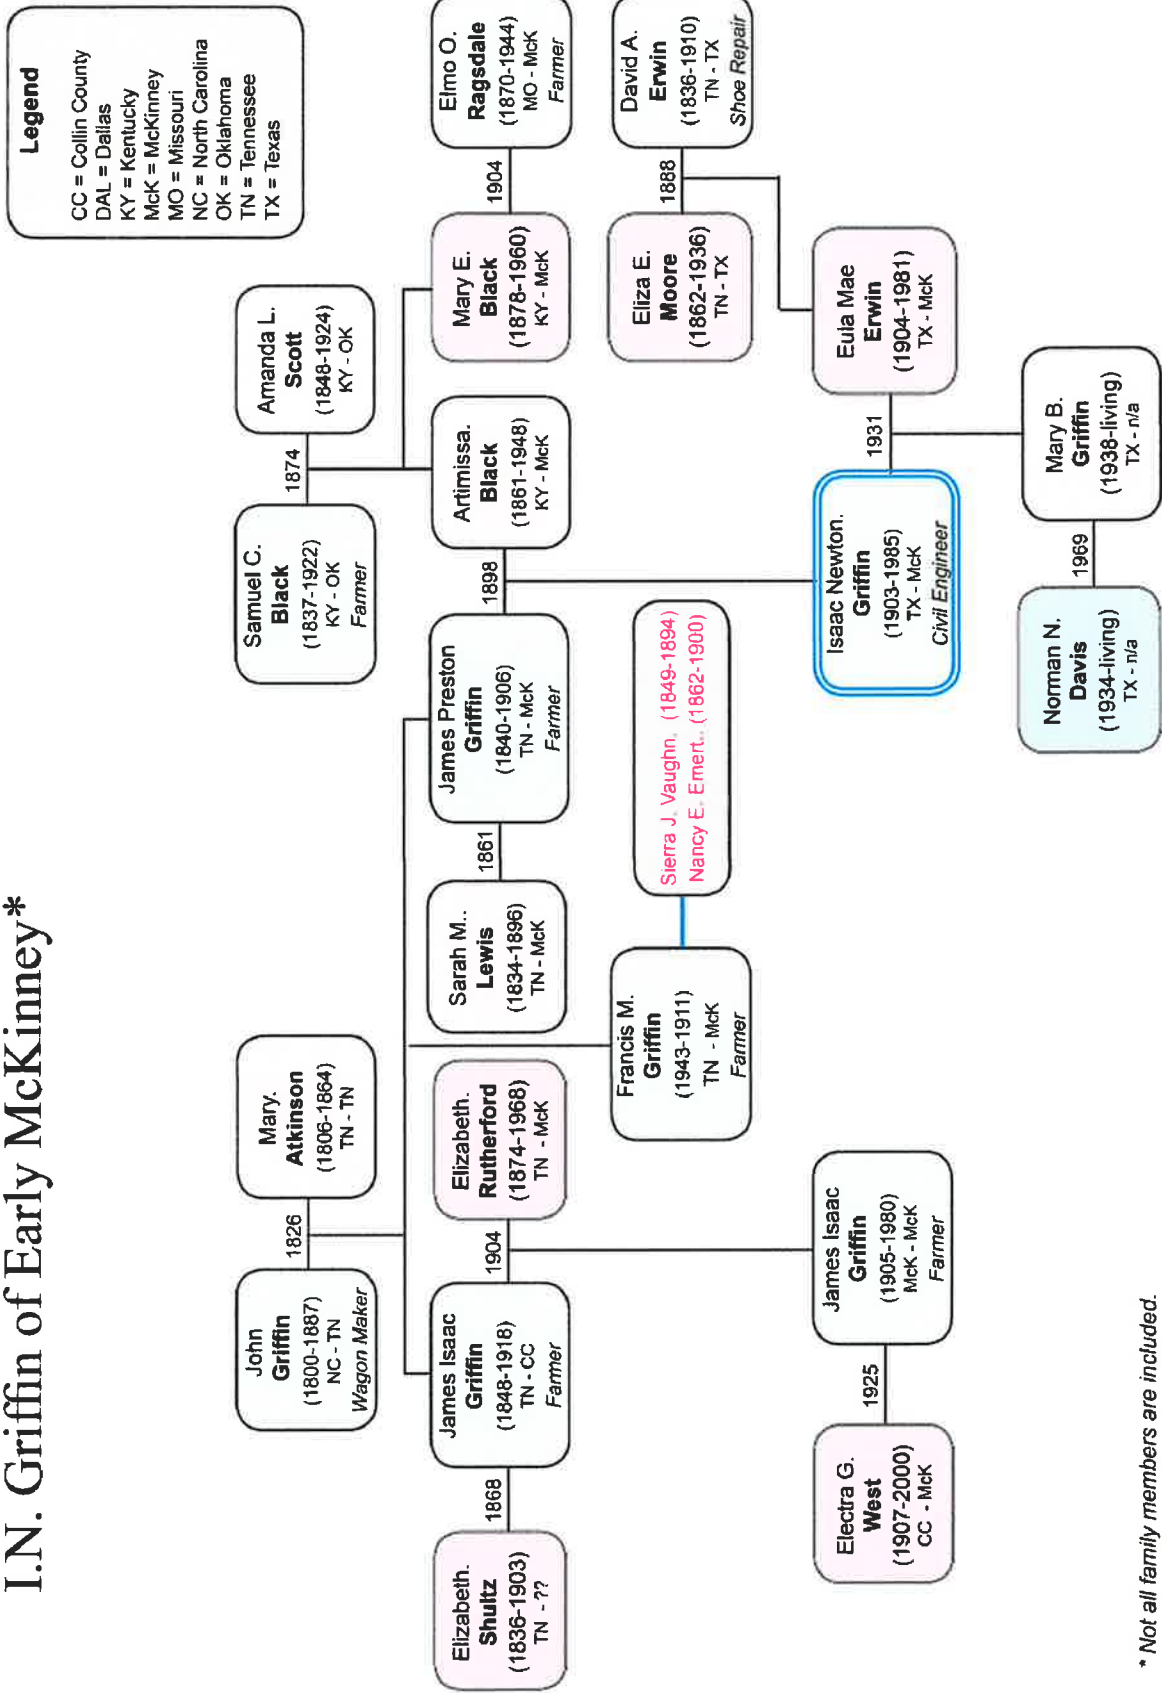

H. Additional Information

J.P. Harris of Early McKinney*

Legend

- AZ = Arizona
- CC = Collin County
- CT = Connecticut
- DAL = Dallas
- GA = Georgia
- LUB = Lobbock
- McK = McKinney
- MS = Mississippi
- NC = North Carolina
- TN = Tennessee
- TX = Texas
- VA = Virginia

* Not all family members are included.

I.N. Griffin of Early McKinney*

* Not all family members are included.