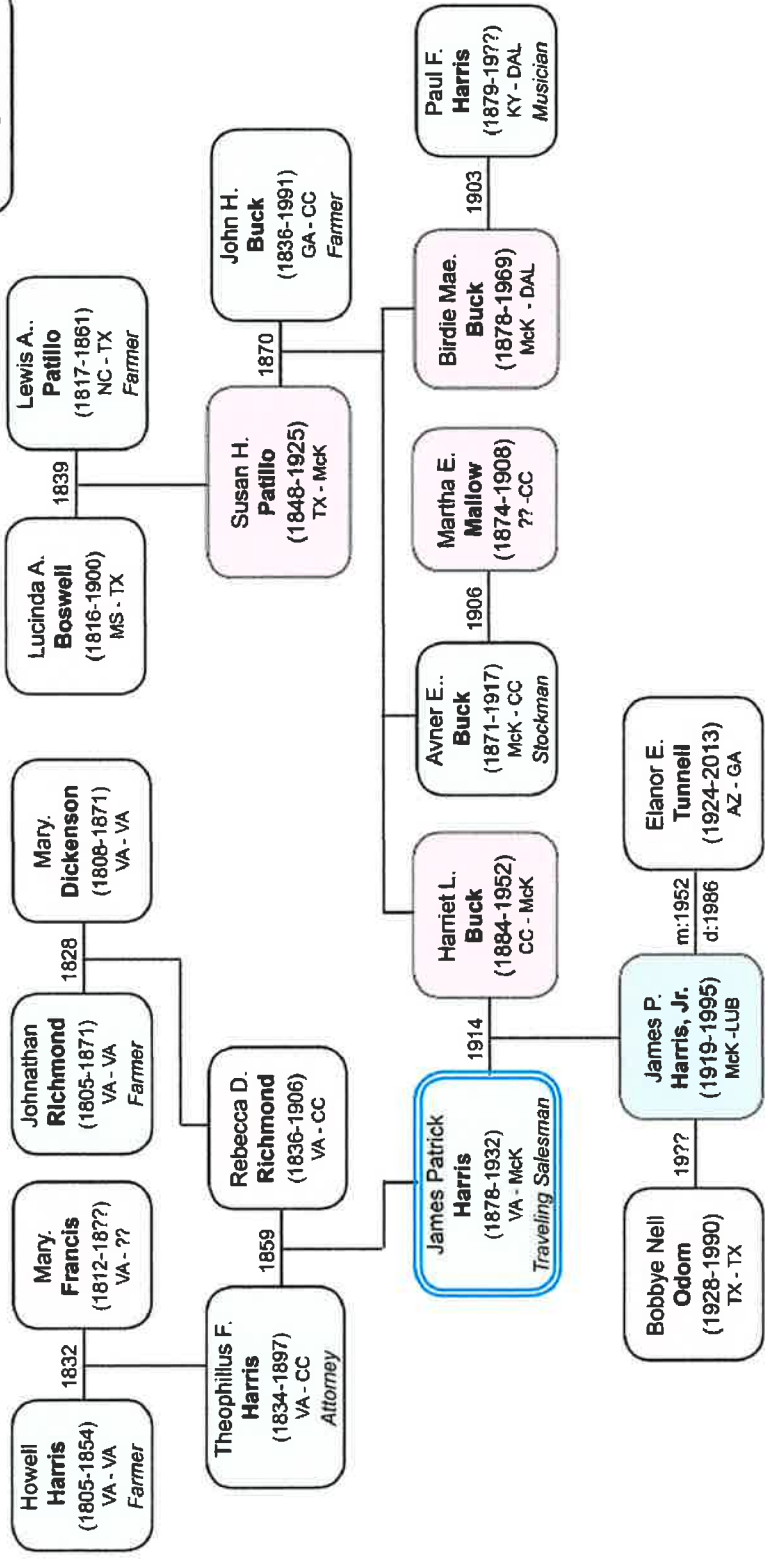

H. Additional Information

J.P. Harris of Early McKinney*

Legend

- AZ = Arizona
- CC = Collin County
- CT = Connecticut
- DAL = Dallas
- GA = Georgia
- LUB = Lobbock
- McK = McKinney
- MS = Mississippi
- NC = North Carolina
- TN = Tennessee
- TX = Texas
- VA = Virginia

* Not all family members are included.

I.N. Griffin of Early McKinney*

* Not all family members are included.