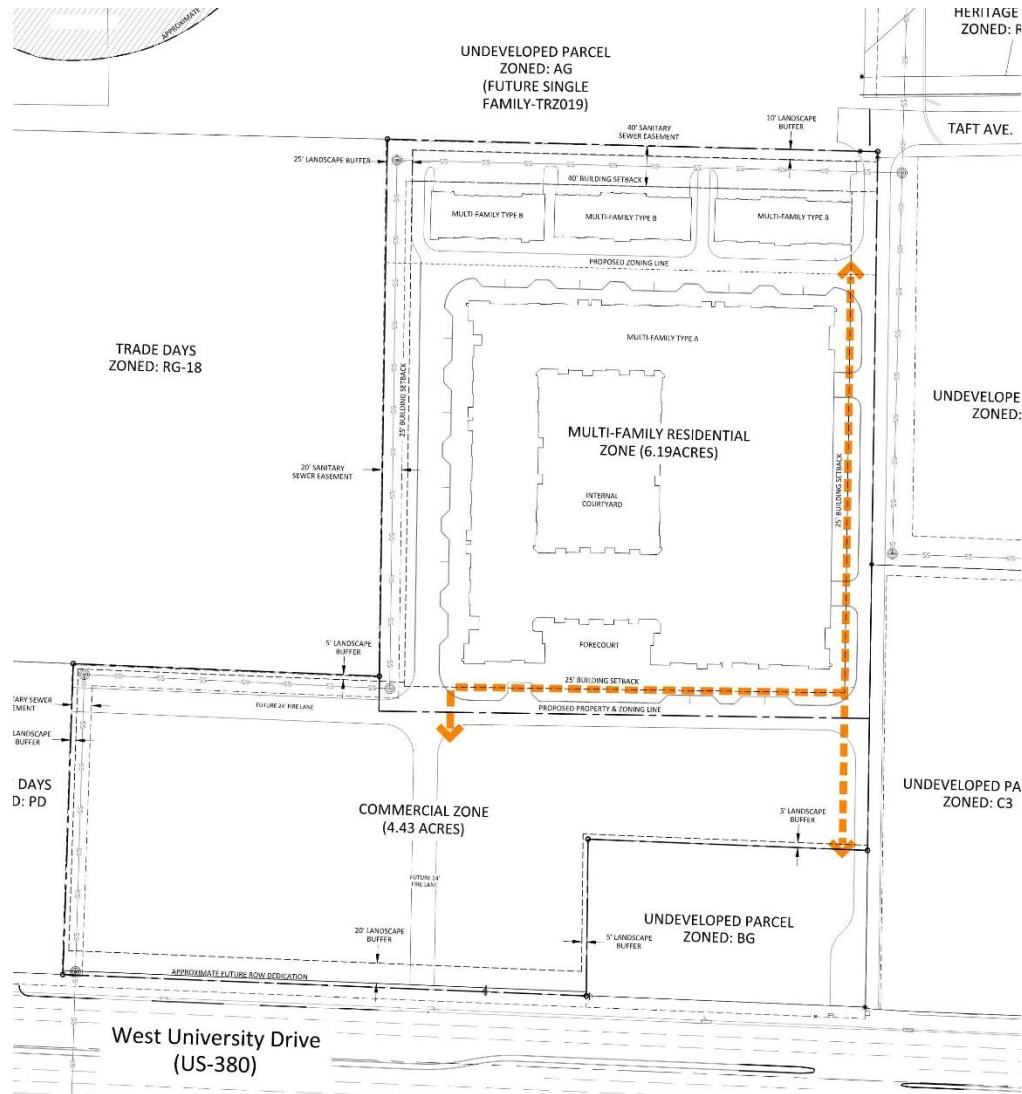

Millennium Place Rezoning

18-0040Z

Location Map

Aerial Exhibit

Proposed Zoning Exhibit

Concept Plan (Informational Only)

LEGEND
 10' PEDESTRIAN CONNECTION