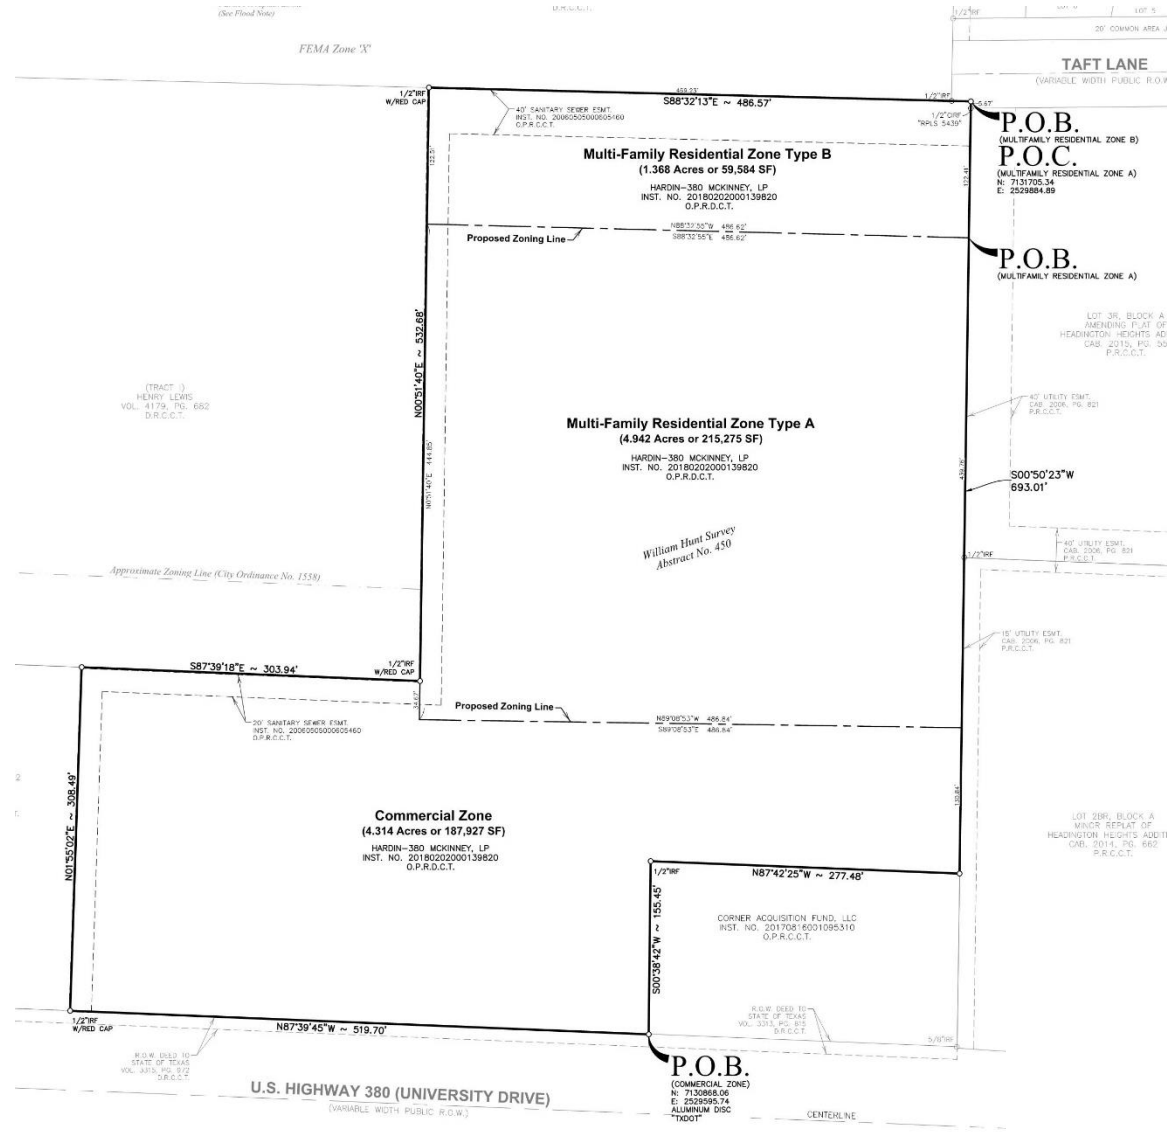

Millennium Place Rezoning

18-0040Z

Location Map

Aerial Exhibit

Proposed Zoning Exhibit

Concept Plan (Informational Only)

LEGEND
 10' PEDESTRIAN CONNECTION