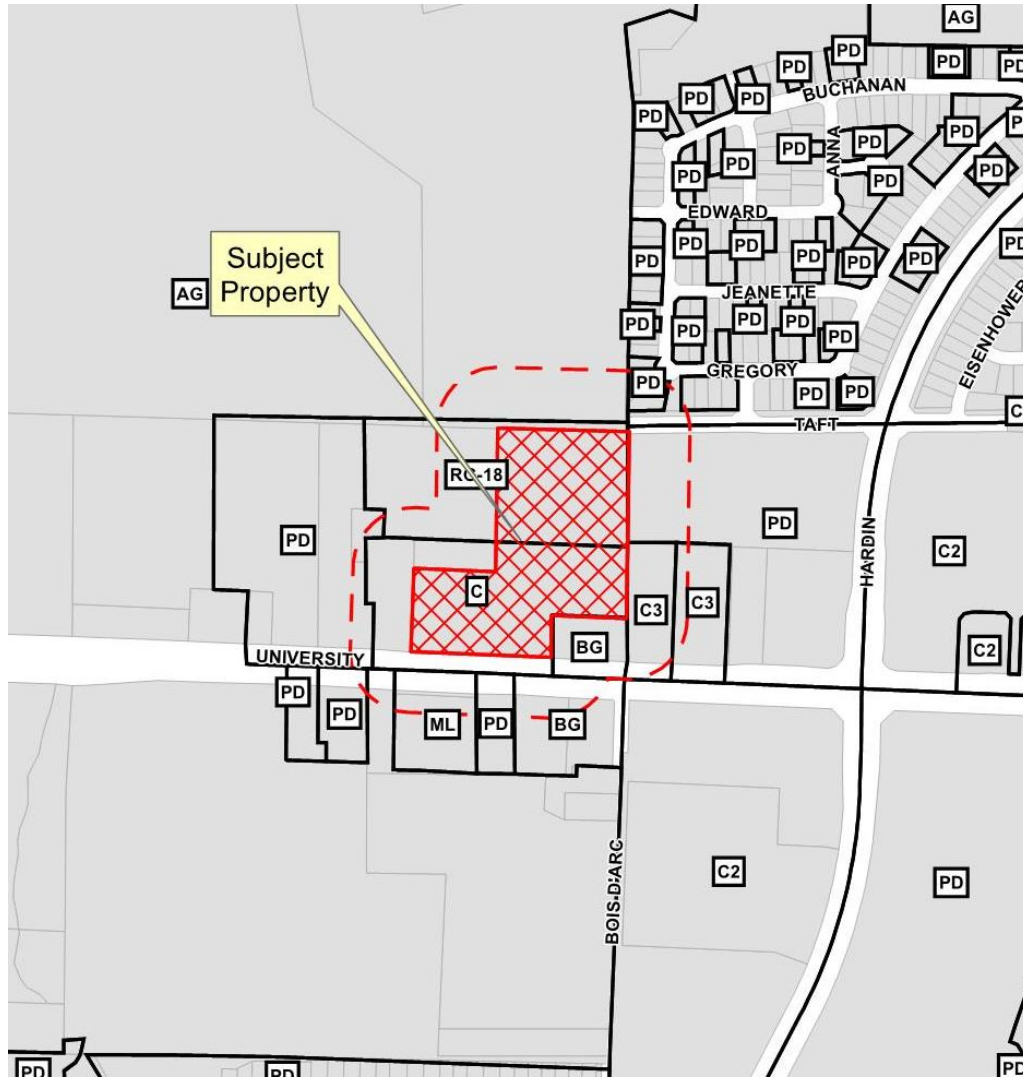

Millennium Place Rezoning

18-0040Z

Location Map

Aerial Exhibit

Proposed Zoning Exhibit

Concept Plan (Informational Only)

LEGEND
 10' PEDESTRIAN CONNECTION