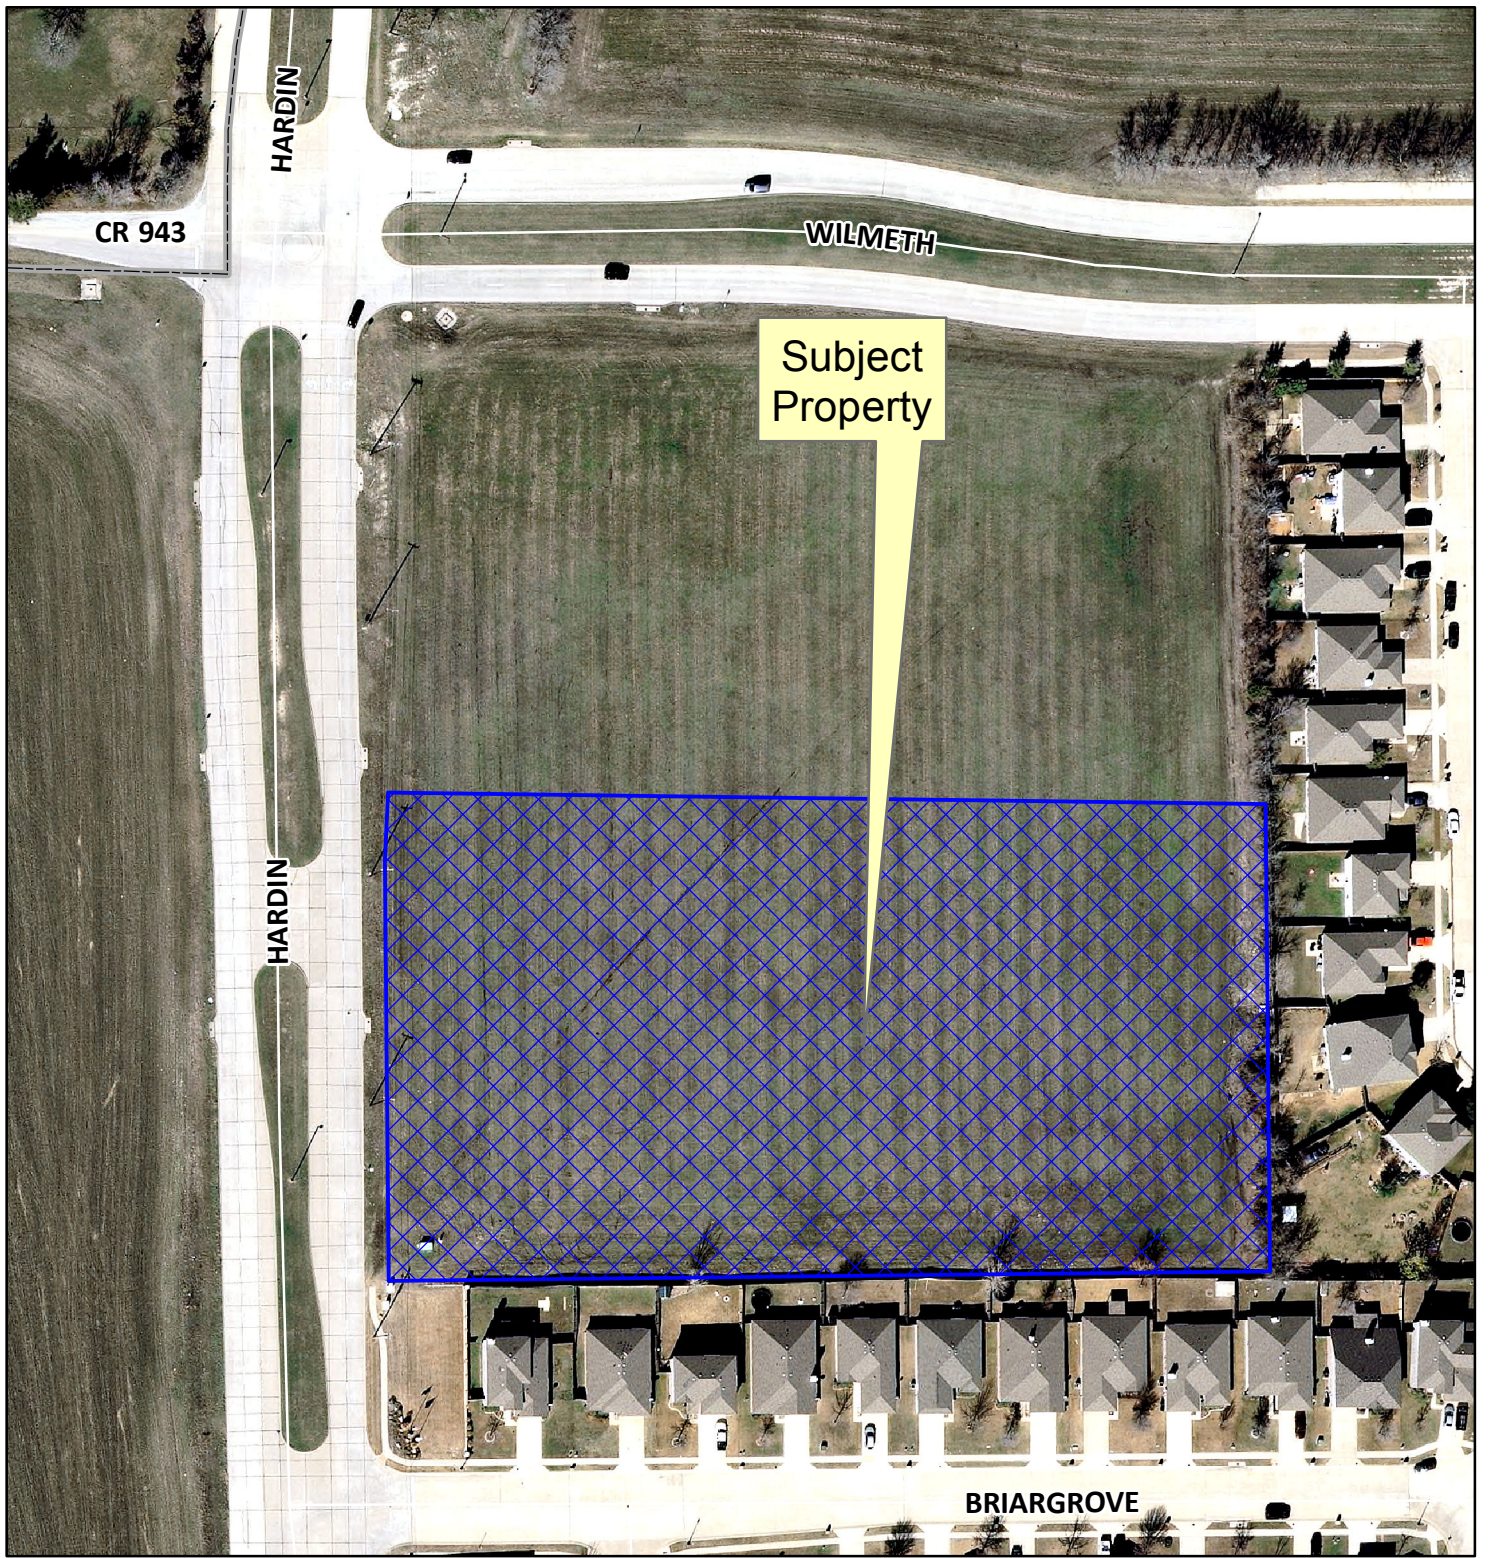

## Location Map

Case: 14-283PF

Subject Property

BRIARGROVE

0 75 150 Feet

## Location Map

Case: 14-283PF

Vicinity Map