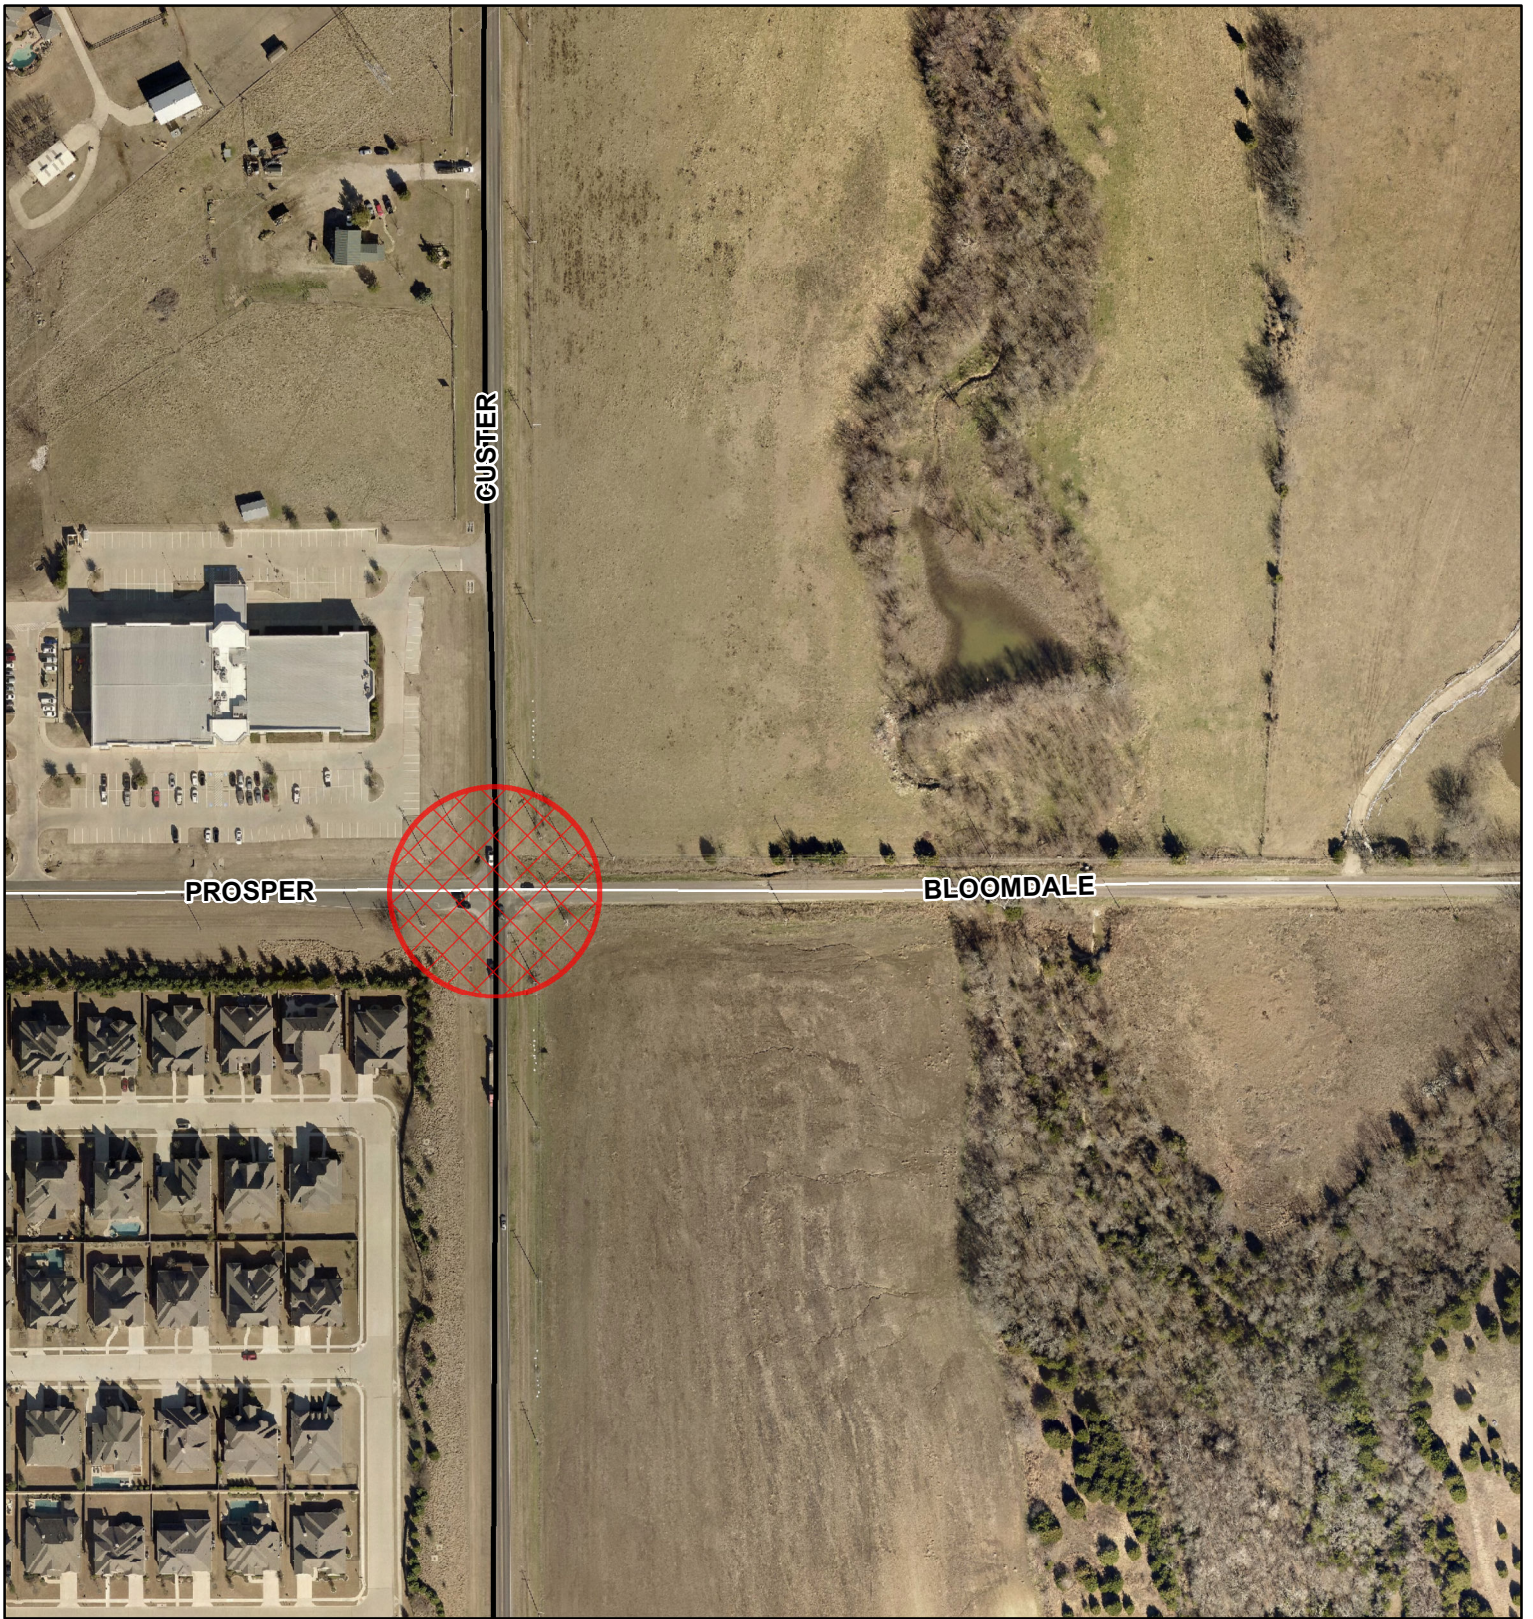

Intersection Signalization

Custer Road & Bloomdale Road