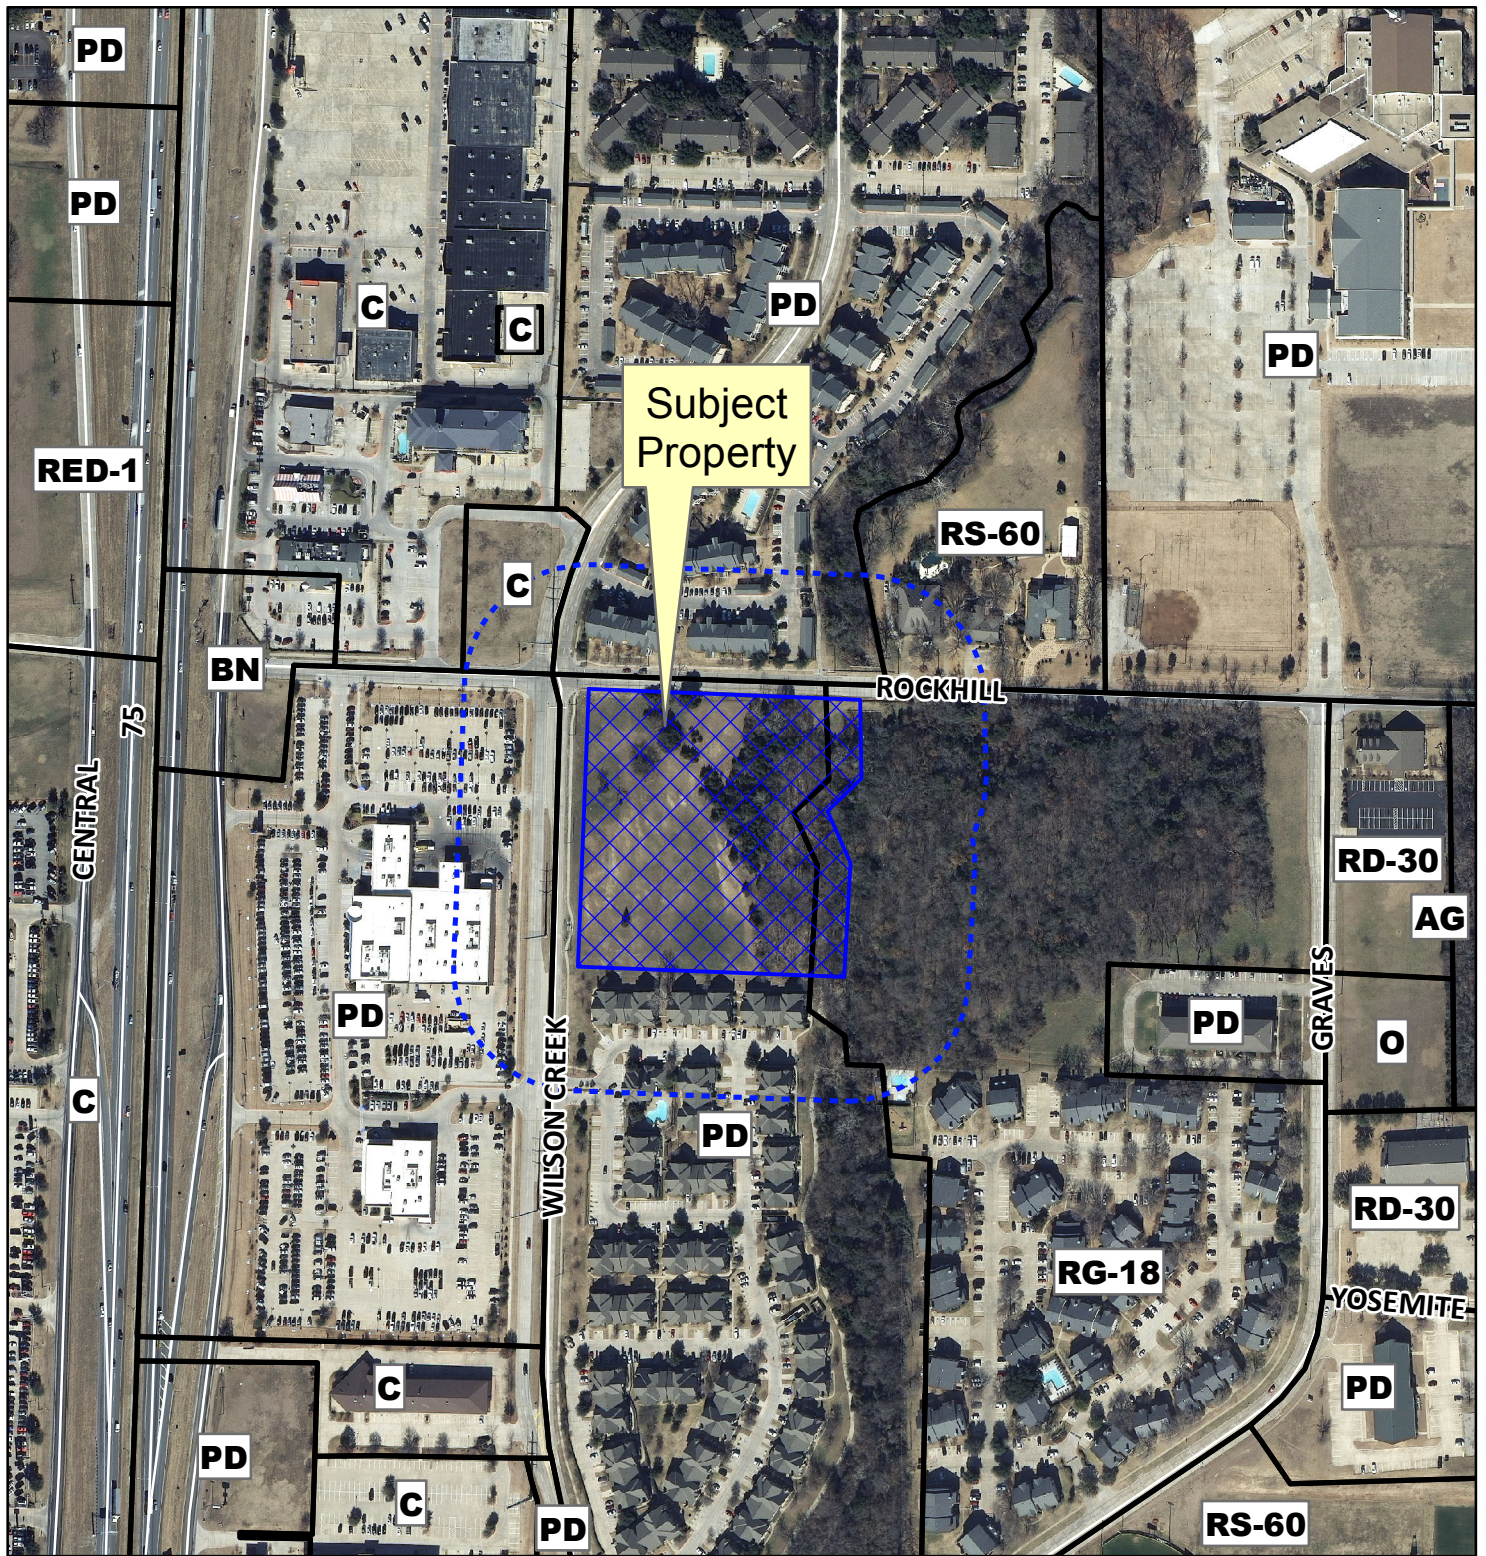

# Notification Map

Case: 13-155Z

--- 200' Notification Buffer