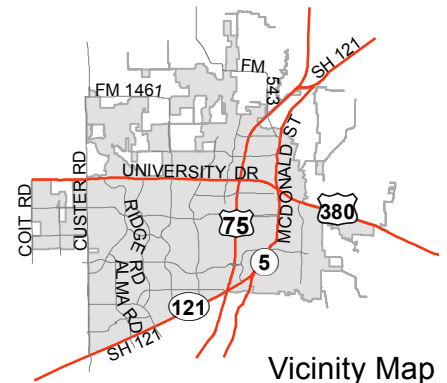

# Notification Map

Case: 13-155Z

--- 200' Notification Buffer