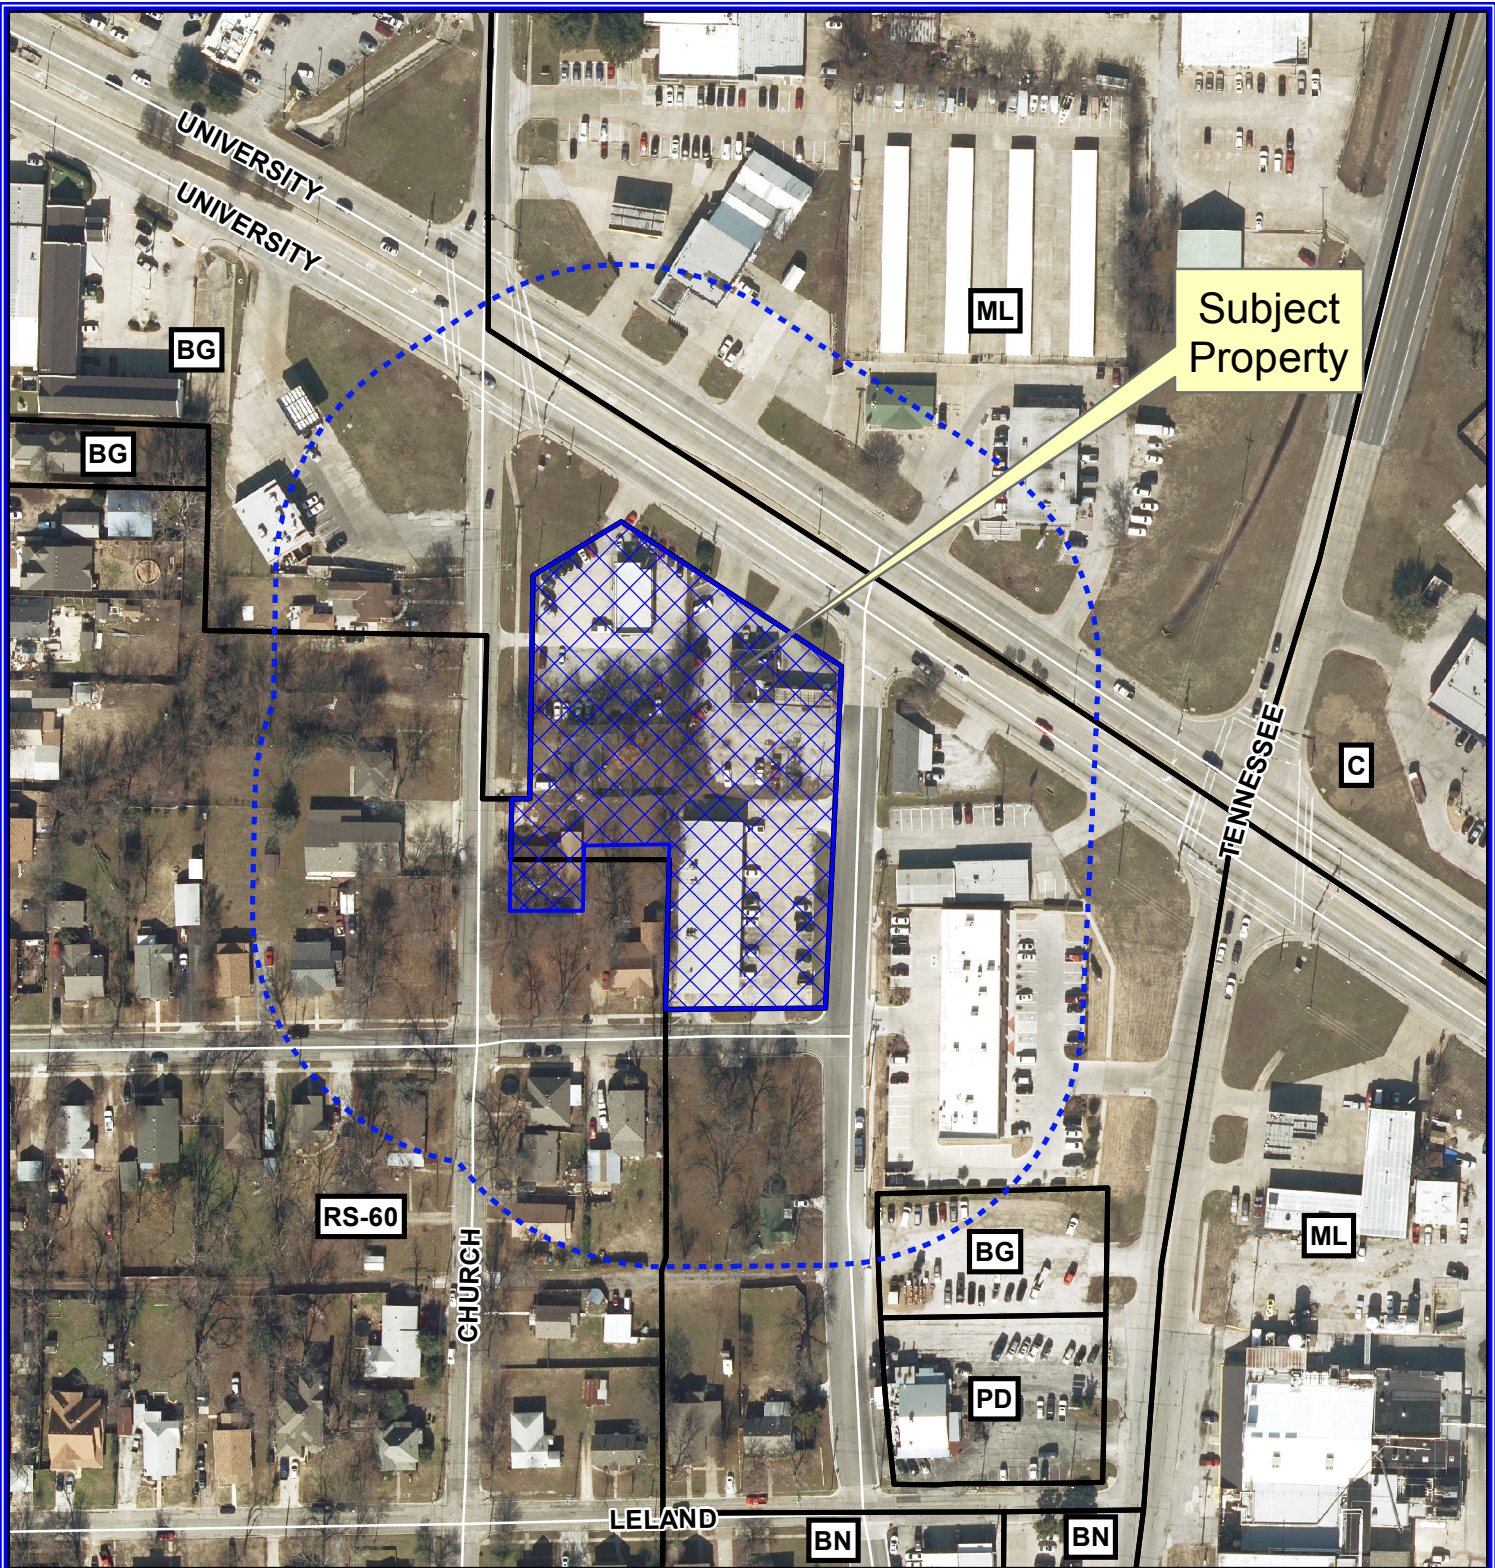

Notification Map

Case: 16-020Z

--- 200' Buffer

Vicinity Map

Notification Map

Case: 16-020Z

--- 200' Buffer

Vicinity Map

DISCLAIMER: This map and information contained in it were developed exclusively for use by the City of McKinney. Any use or reliance on this map by anyone else is at that party's risk and without liability to the City of McKinney, its officials or employees for any discrepancies, errors, or variances which may exist.