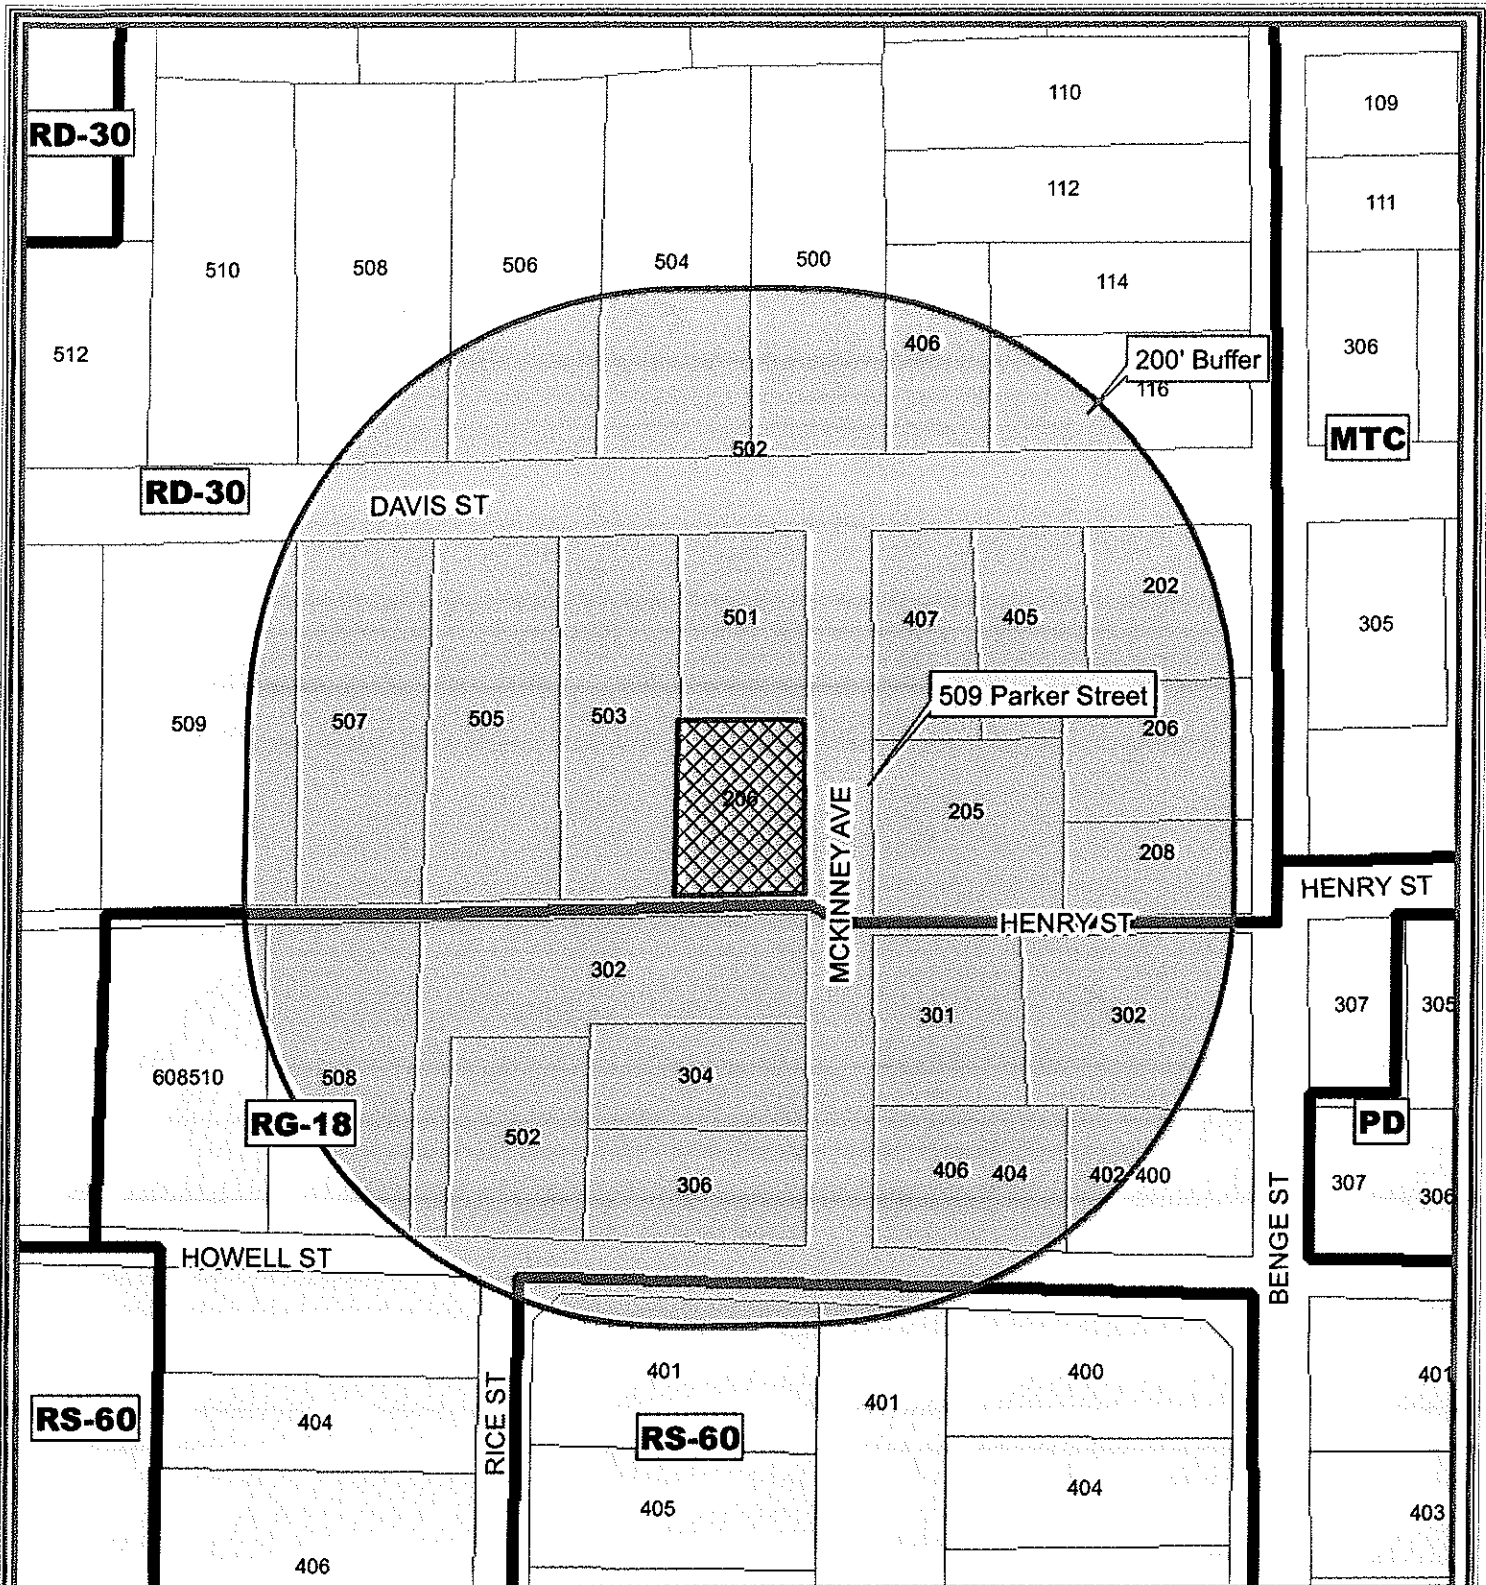

Path: Y:\GIS\GISWork\DL\Arcmap-projects\B1206McKinneyAve_TN_0107151206McKinneyAve.mxd

206 McKinney Ave
200' Notice and
Location Map

DISCLAIMER: This map and information contained in it were developed exclusively for use by the City of McKinney. Any use or reliance on this map by anyone else is at that party's risk and without liability to the City of McKinney, its officials or employees for any discrepancies, errors, or variances which may exist.