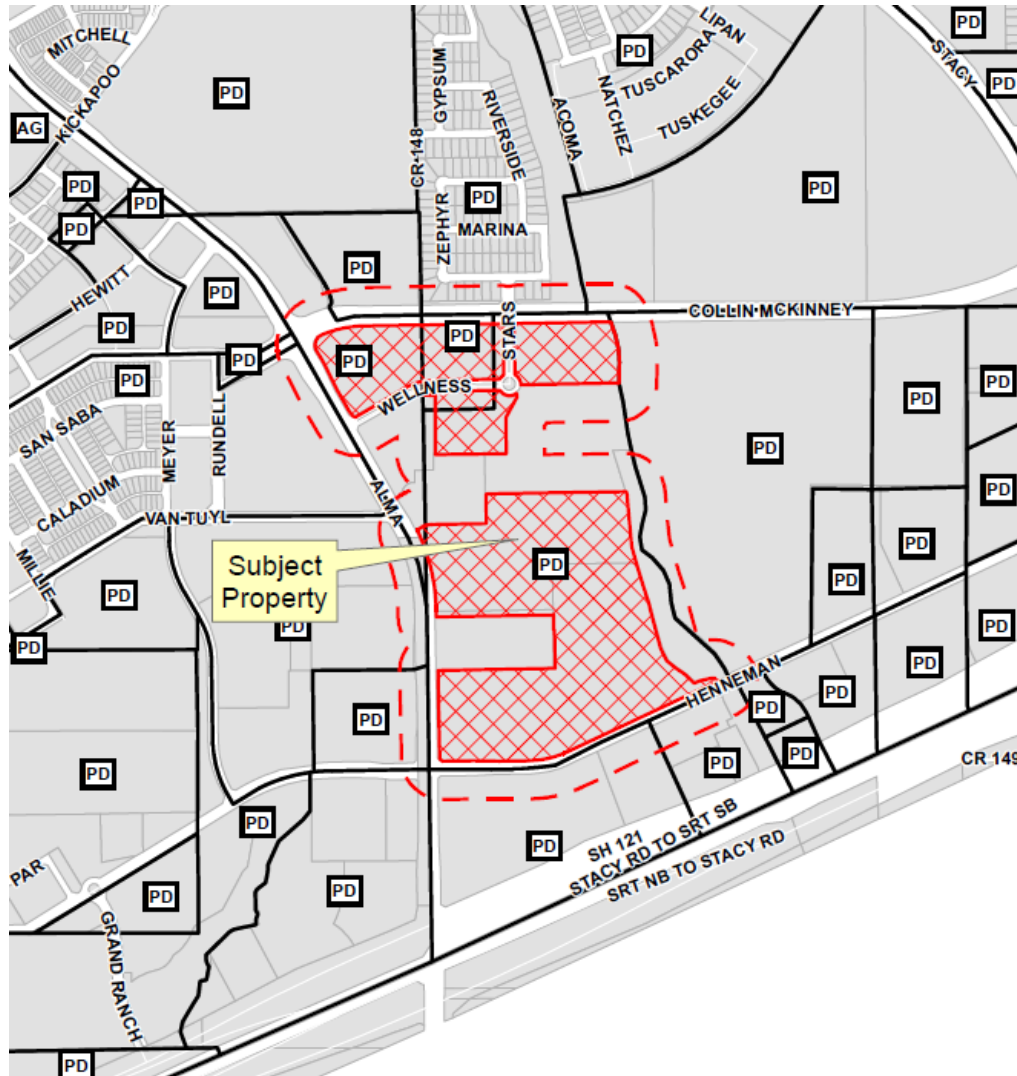

# Ballfields Rezone

17-0017Z

# Location Map

# Craig Ranch Trail System