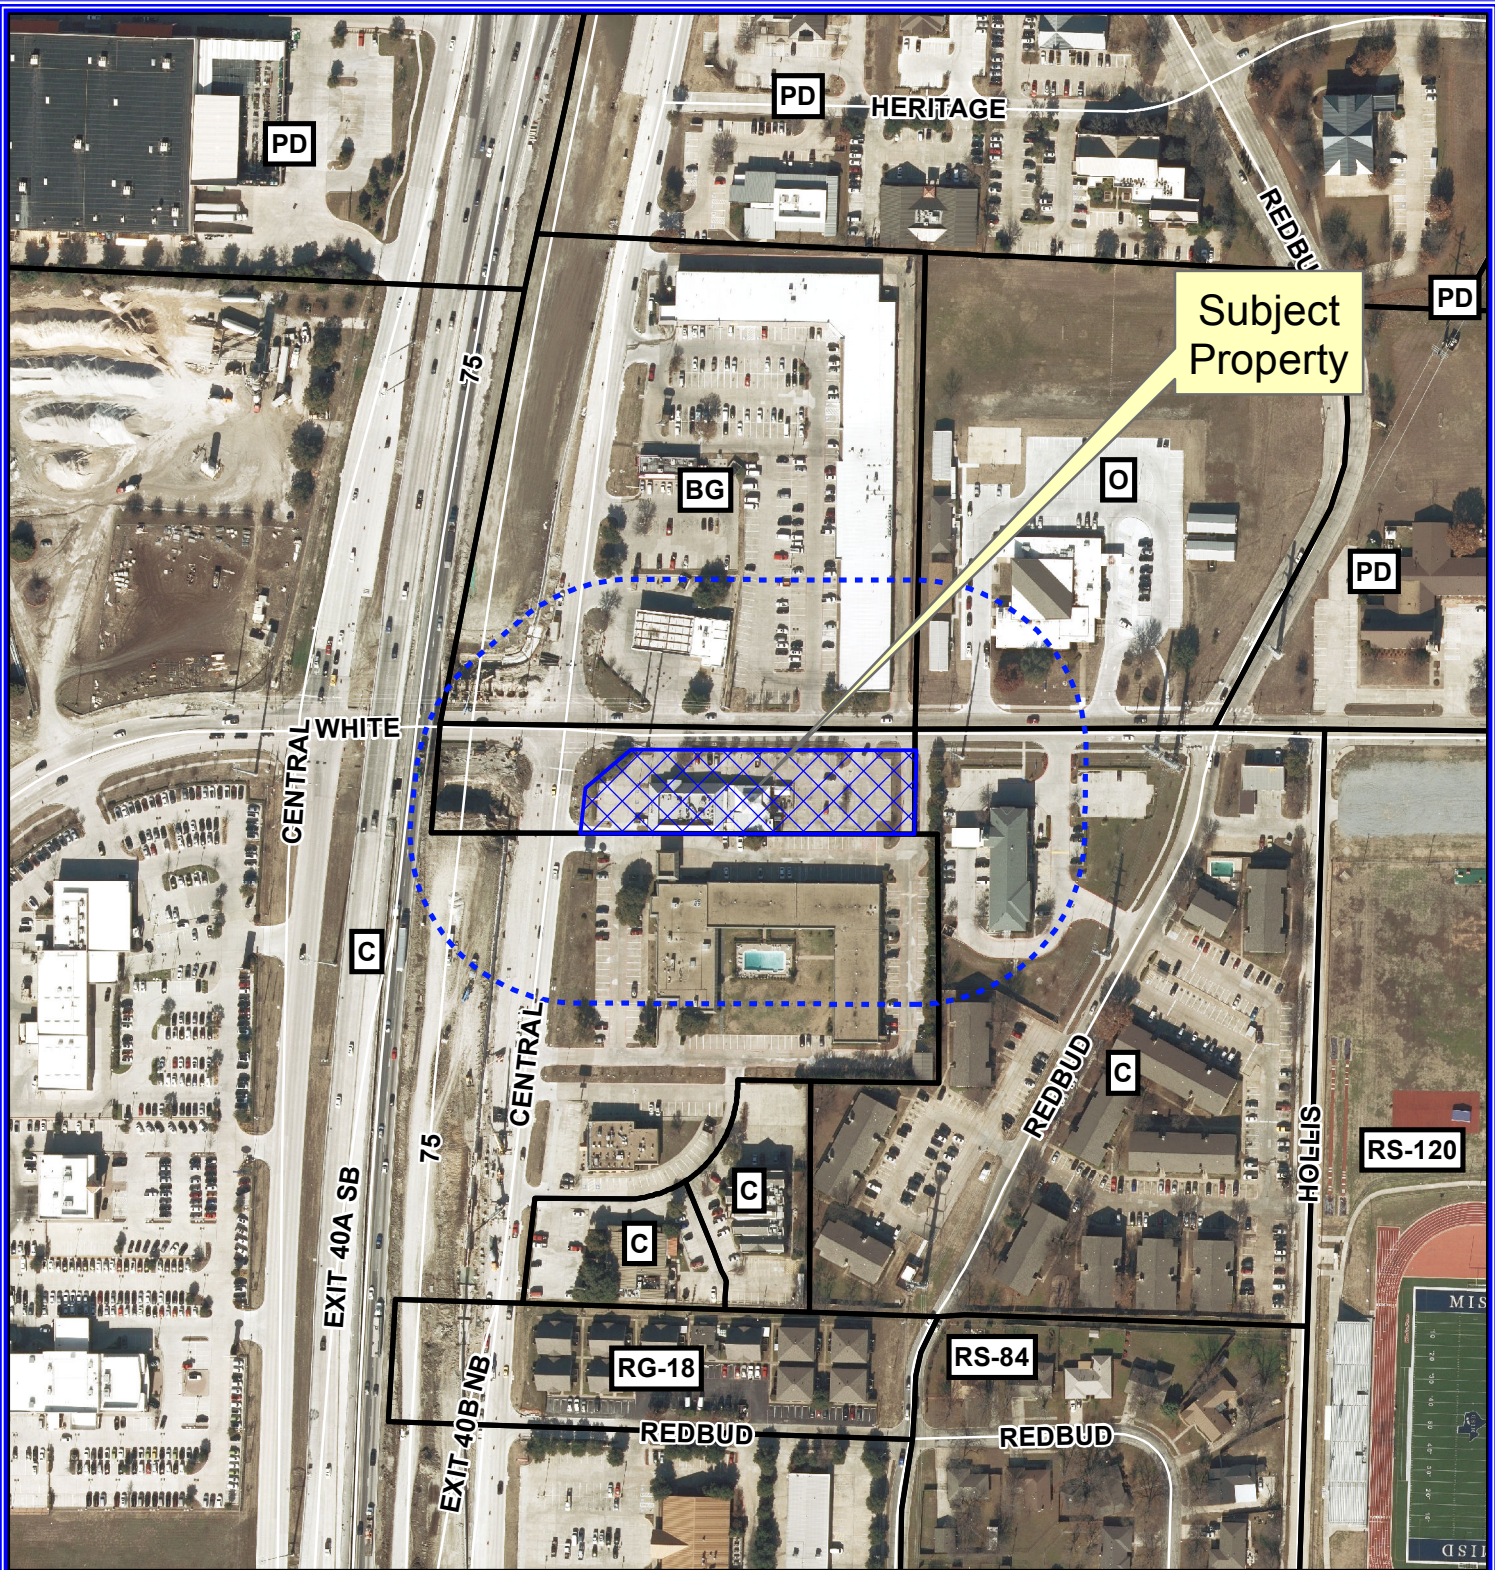

Notification Map

Case: 16-370SUP

--- 200' Buffer

Notification Map

Case: 16-370SUP

--- 200' Buffer