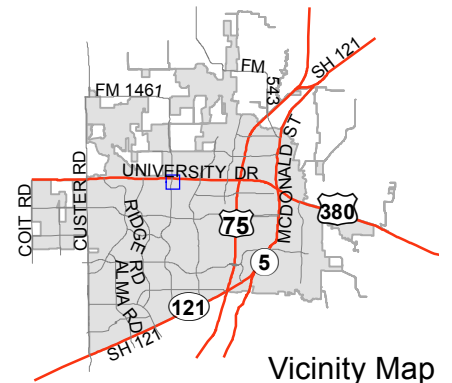

## Notification Map

Case: 13-124SP

--- 200' Notification Buffer

Vicinity Map

# Notification Map

Case: 13-124SP

--- 200' Notification Buffer