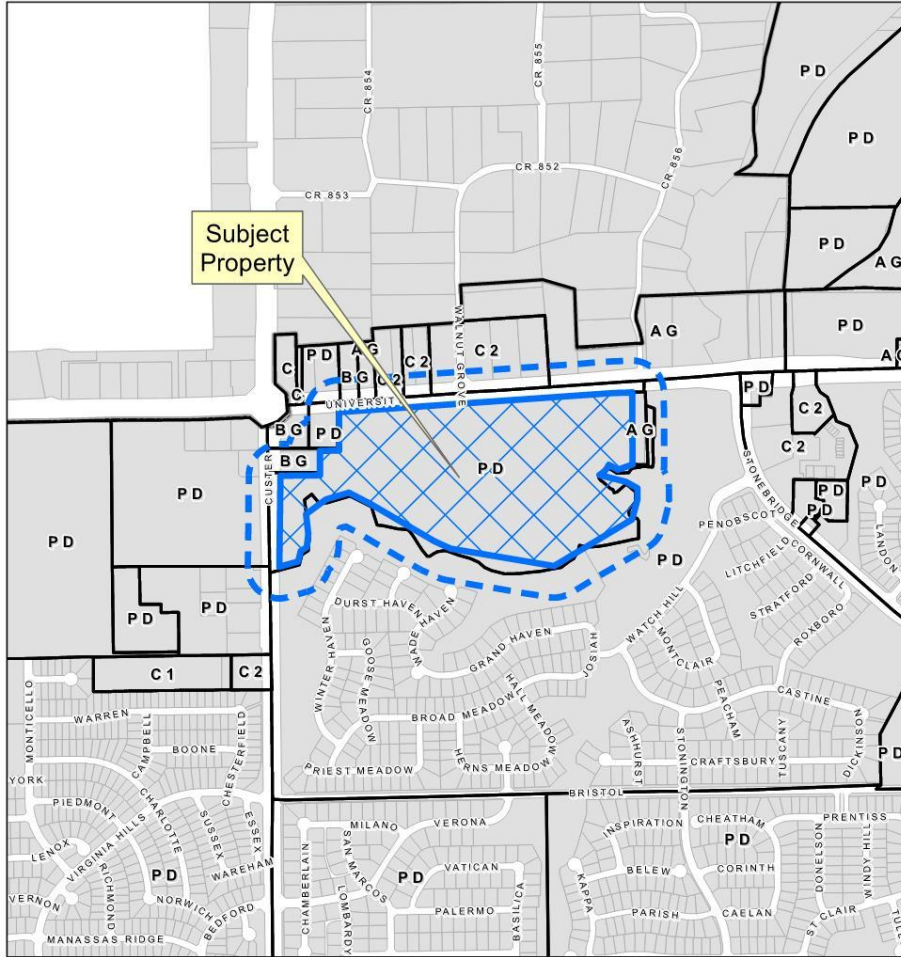

West Grove Zoning

21-0046Z3

Location Map

Aerial Exhibit

Looking North on Lake Forest

Looking East on 380

Looking West on 380

Proposed Zoning Exhibit

VICINITY MAP

PRELIMINARY NOT FOR CONSTRUCTION WITHOUT GOVERNMENT APPROVAL PREPARED UNDER THE DIRECTION AND SUPERVISION OF THE ENGINEER	
WEST GROVE SEC. OF CUSTER RD & US-380 LOT 18, BLOCK A MCKINNEY, COLLIN COUNTY, TEXAS ZONING EXHIBIT	
SHEET NO. 1	SHEET TOTAL 1