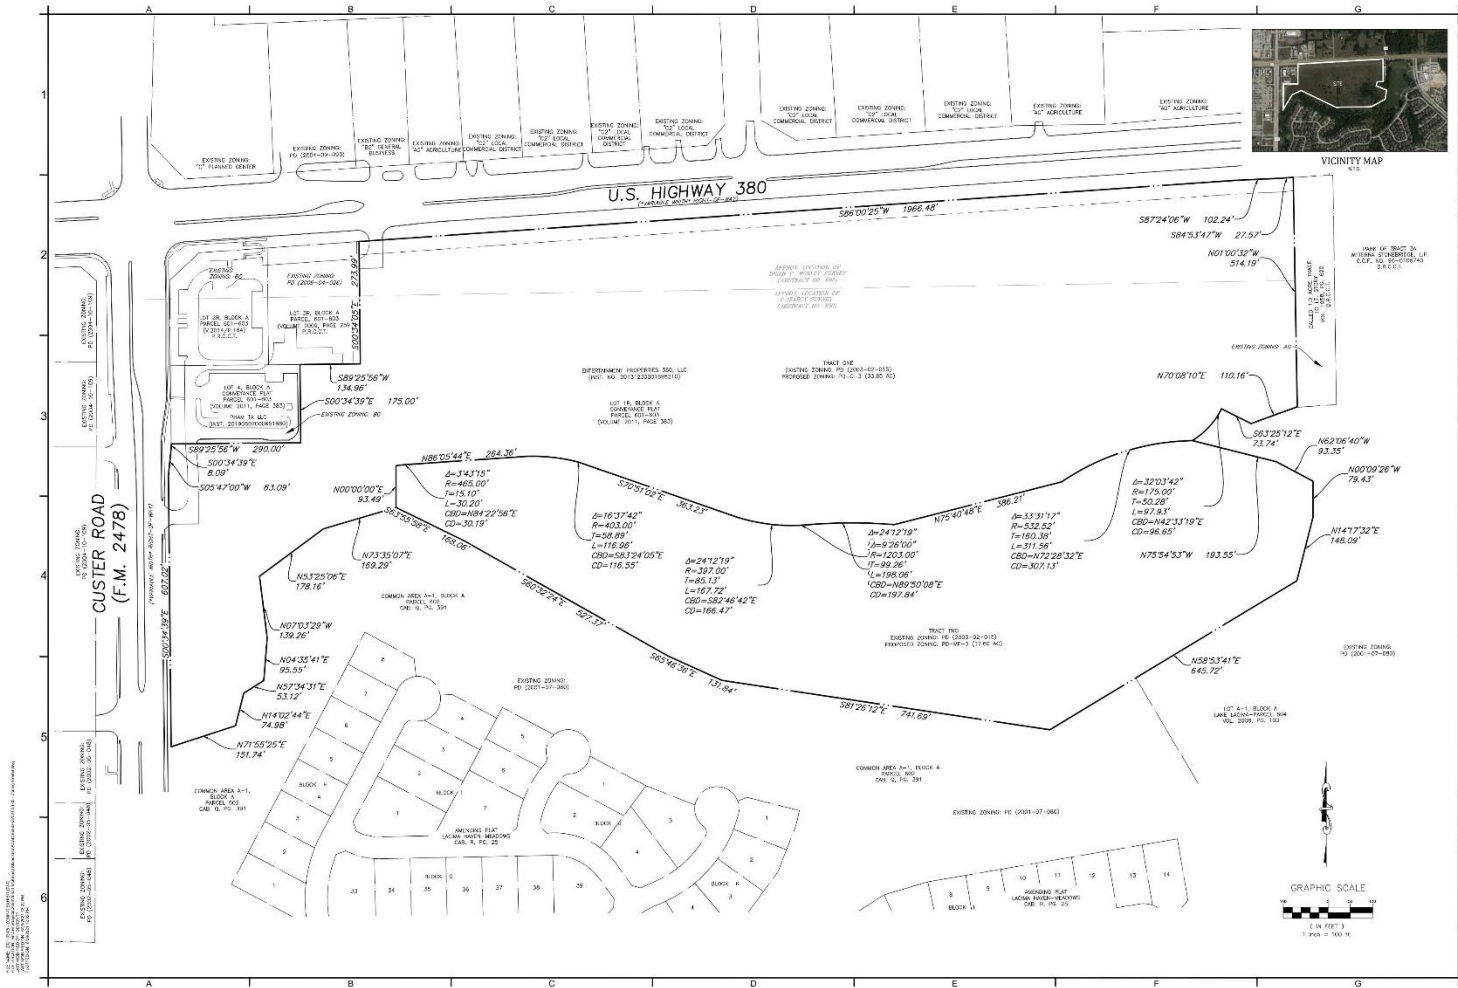

West Grove Zoning

21-0046Z3

Location Map

Aerial Exhibit

Looking North on Lake Forest

Looking East on 380

Looking West on 380

Proposed Zoning Exhibit

VICINITY MAP

PRELIMINARY NOT FOR CONSTRUCTION WITHOUT GOVERNMENT APPROVAL PREPARED UNDER THE DIRECTION AND SUPERVISION OF THE ENGINEER	
WEST GROVE SEC. OF CUSTER RD & US-380 LOT 18, BLOCK A MCKINNEY, COLLIN COUNTY, TEXAS ZONING EXHIBIT	
SHEET NO. 1	SHEET TOTAL 1