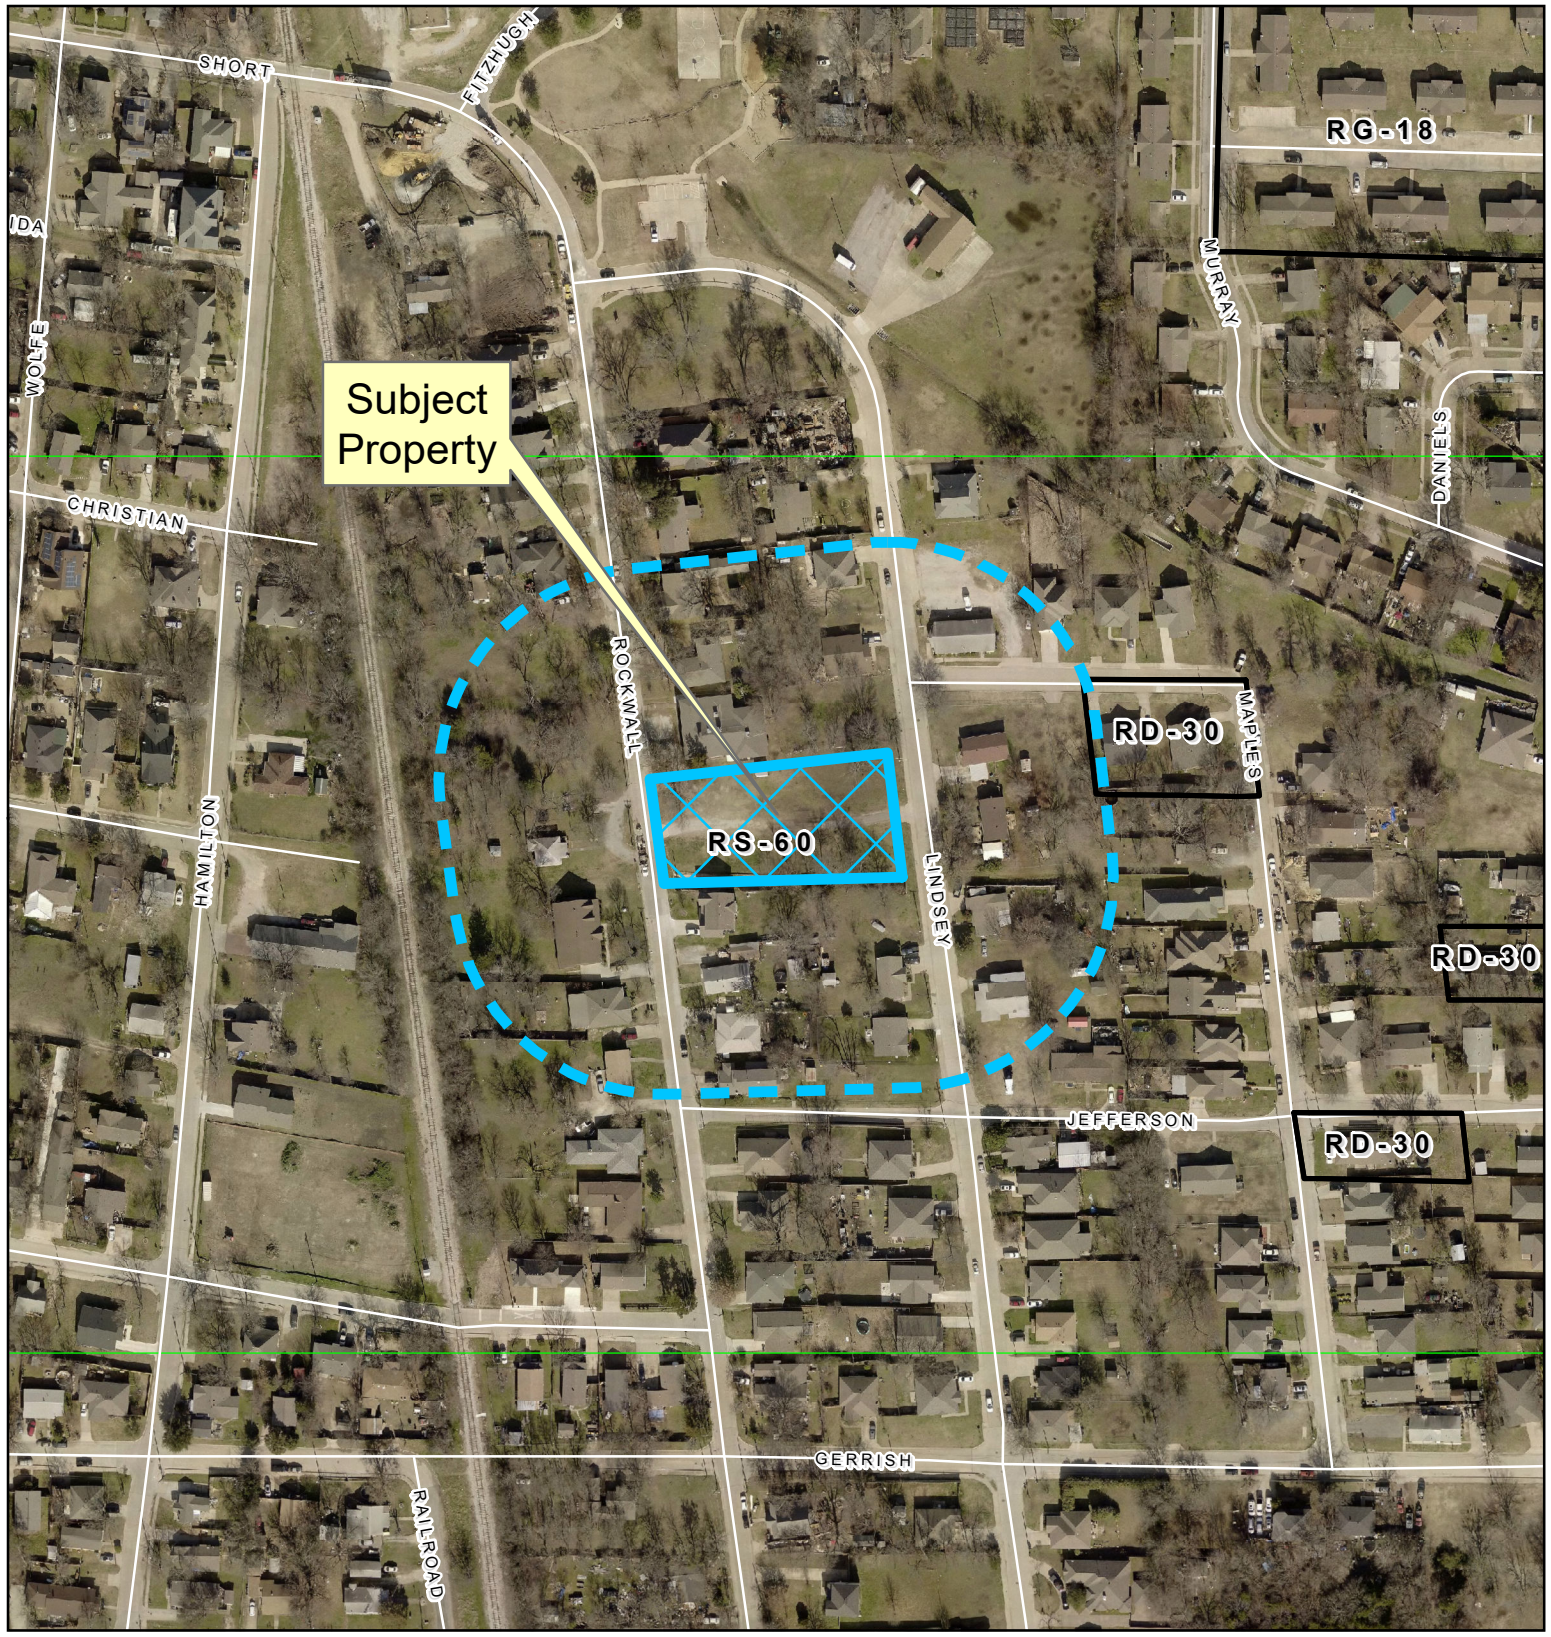

Property Owner Notification Map

ZONE2020-0040

DISCLAIMER: This map and information contained in it were developed exclusively for use by the City of McKinney. Any use or reliance on this map by anyone else is at that party's risk and without liability to the City of McKinney, its officials or employees for any discrepancies, errors, or variances which may exist.

Subject Property

RS-60

RD-30

RG-18

RD-30

RD-30

Property Owner Notification Map

ZONE2020-0040

Buffer Case

Vicinity Map

DISCLAIMER: This map and information contained in it were developed exclusively for use by the City of McKinney. Any use or reliance on this map by anyone else is at that party's risk and without liability to the City of McKinney, its officials or employees for any discrepancies, errors, or variances which may exist.