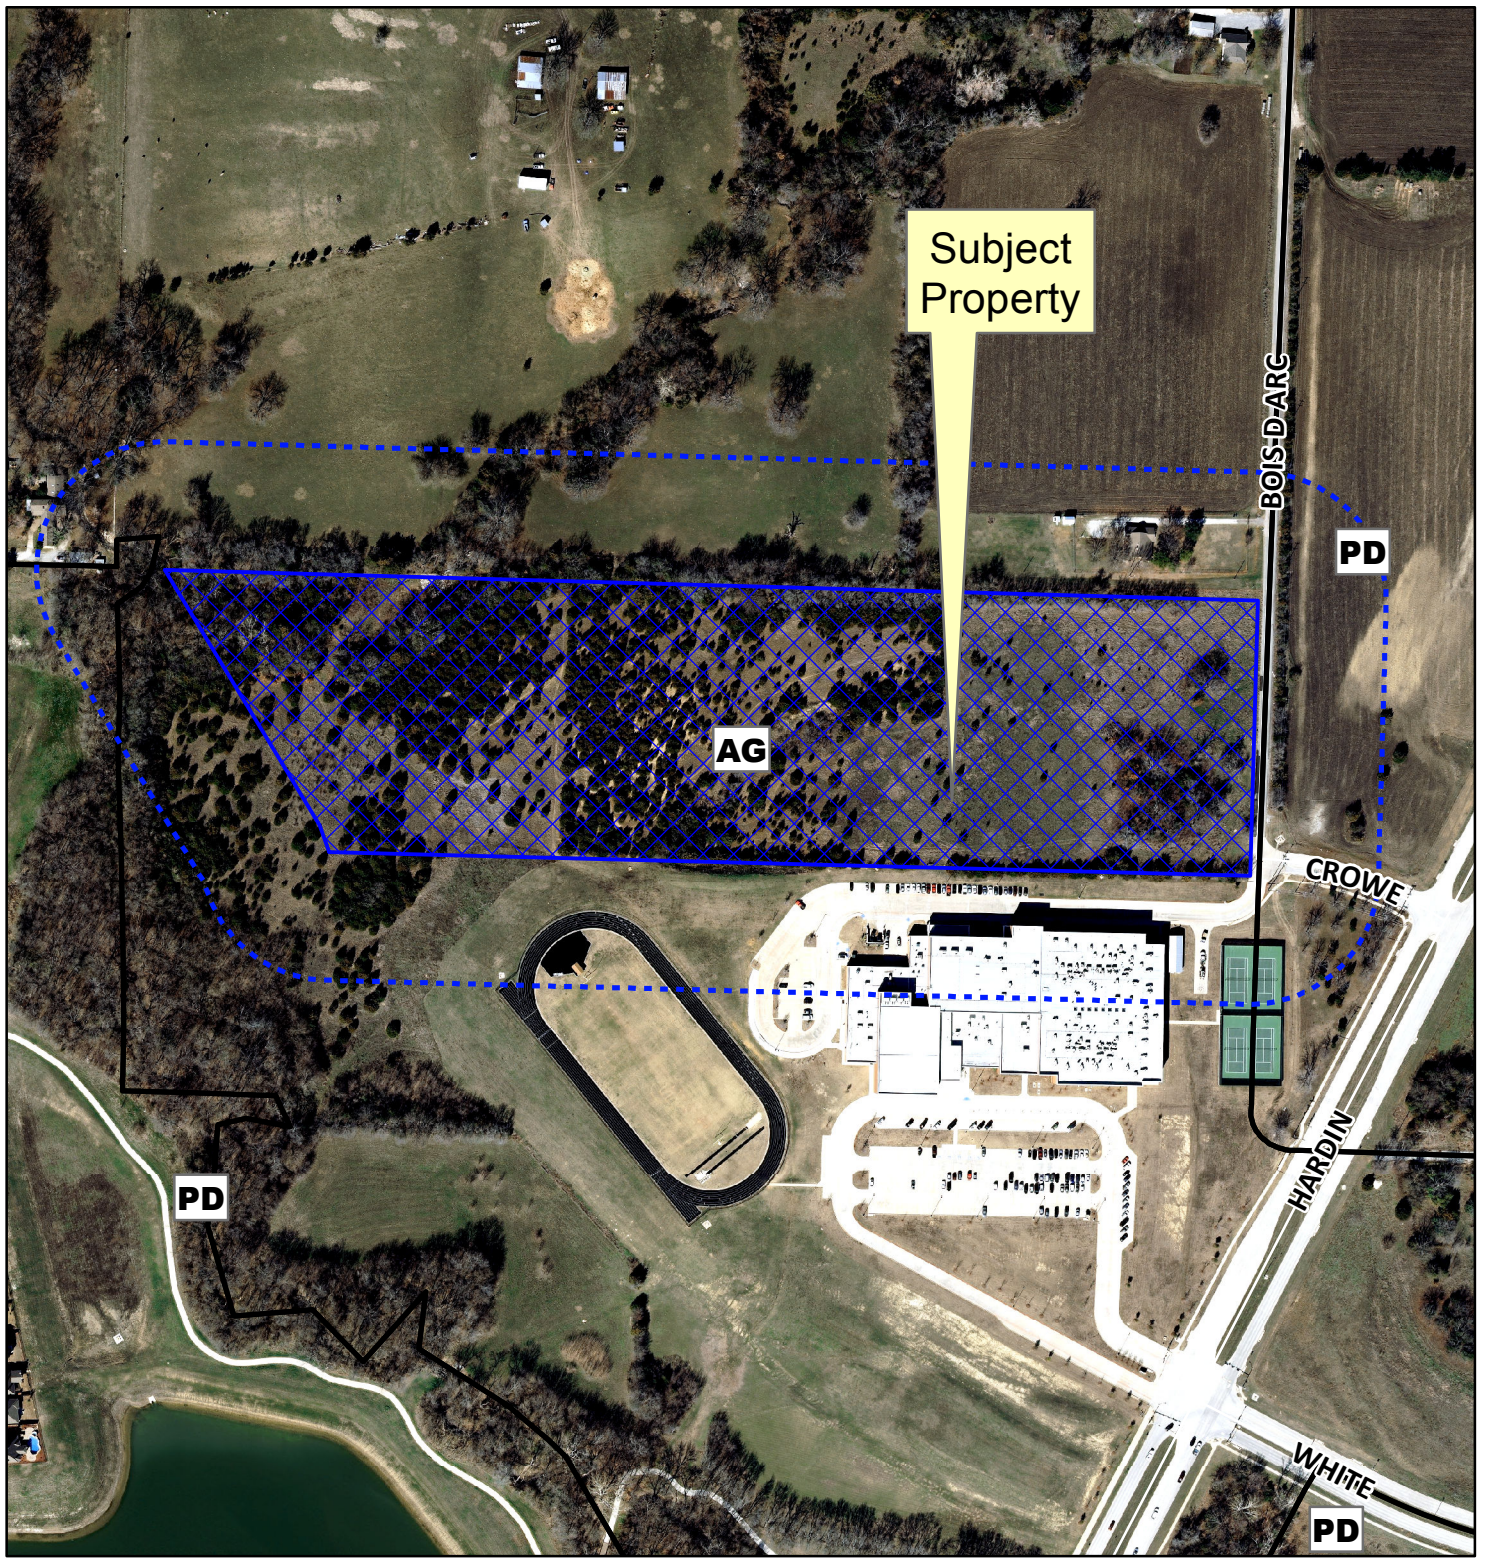

Notification Map

Case: 14-148Z

--- 200' Notification Buffer

Vicinity Map

Subject Property

AG

PD

PD

PD

BOIS-D-ARC

CROWE

HARDIN

WHITE

Notification Map

Case: 14-148Z

--- 200' Notification Buffer

Vicinity Map