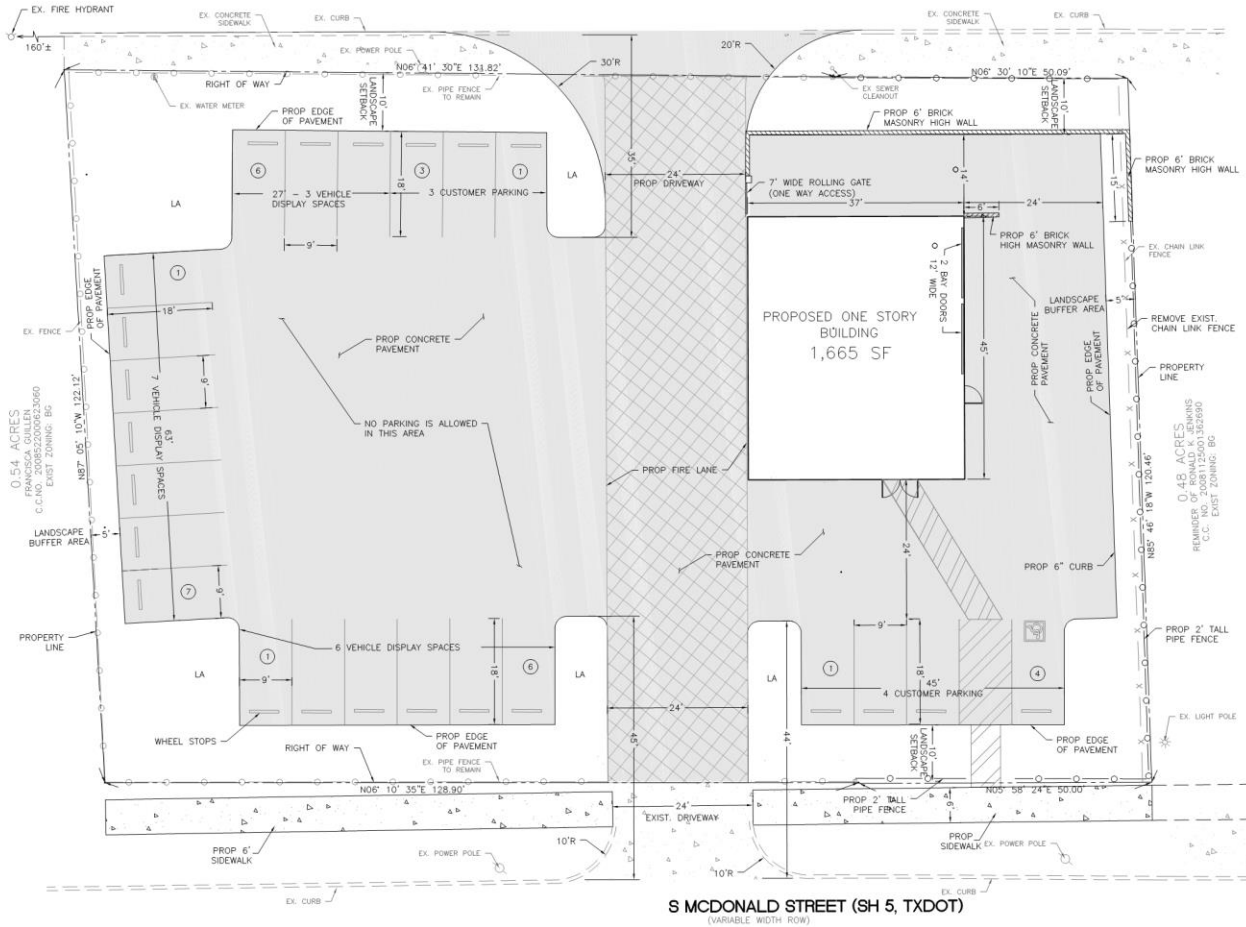

Texas Auto Source Site Plan

18-0041SP

Location Map

Aerial Exhibit

Proposed Site Plan

S CHESTNUT STREET
(VARIABLE WIDTH ROW)

0.54 ACRES
FRANCISCA GUILLEN
C.C. NO. 200852200820090
EAST ZONING: B3

0.48 ACRES
REMIER OF RONALD A. JEMINS
C.C. NO. 200852200820094
EAST ZONING: B3

Proposed Landscape Plan