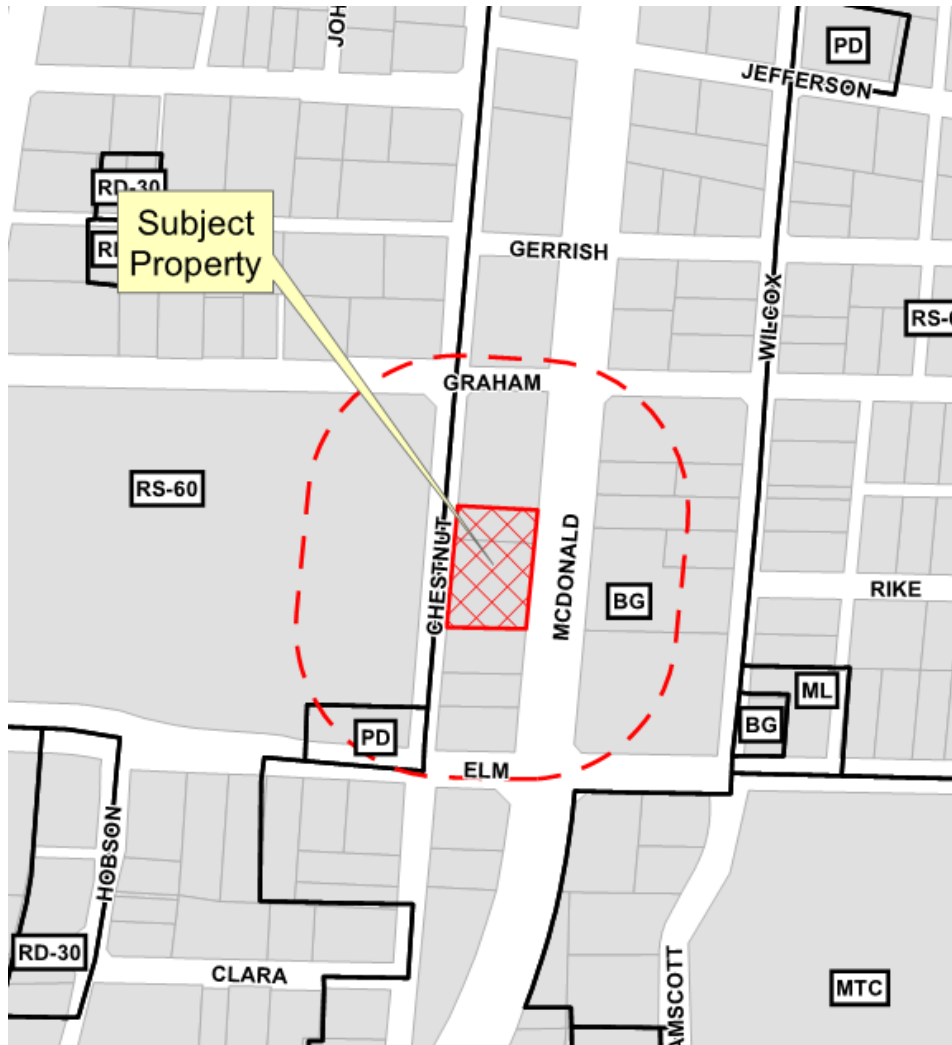

Texas Auto Source Site Plan

18-0041SP

Location Map

Aerial Exhibit

Proposed Site Plan

S CHESTNUT STREET
(VARIABLE WIDTH ROW)

0.54 ACRES
FRANCISCA GUILLEN
C.C. NO. 200852200820090
EAST ZONING: B3

0.48 ACRES
REMIER OF RONALD A. JEMINS
C.C. NO. 200852200820094
EAST ZONING: B3

Proposed Landscape Plan