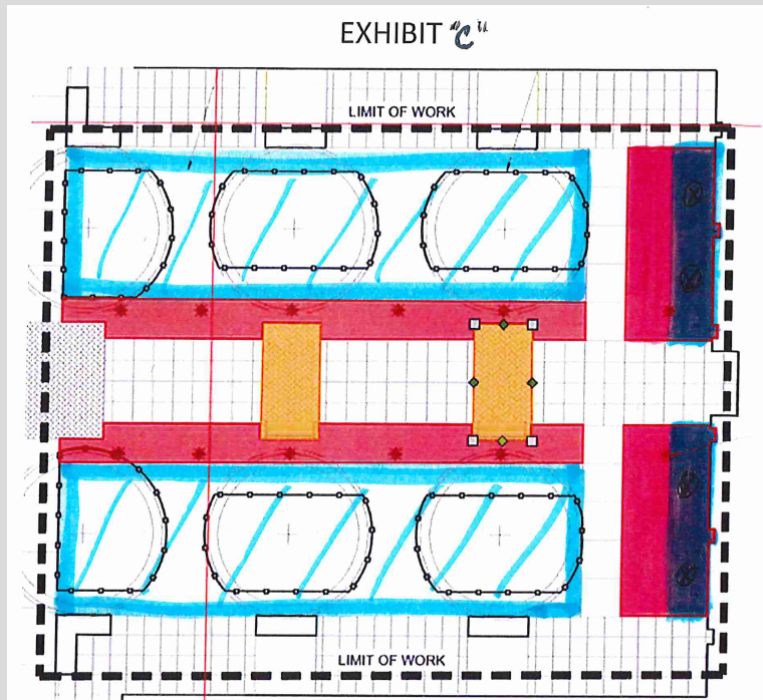

COURTYARD PROGRESS!

Work has begun on the Courtyard: