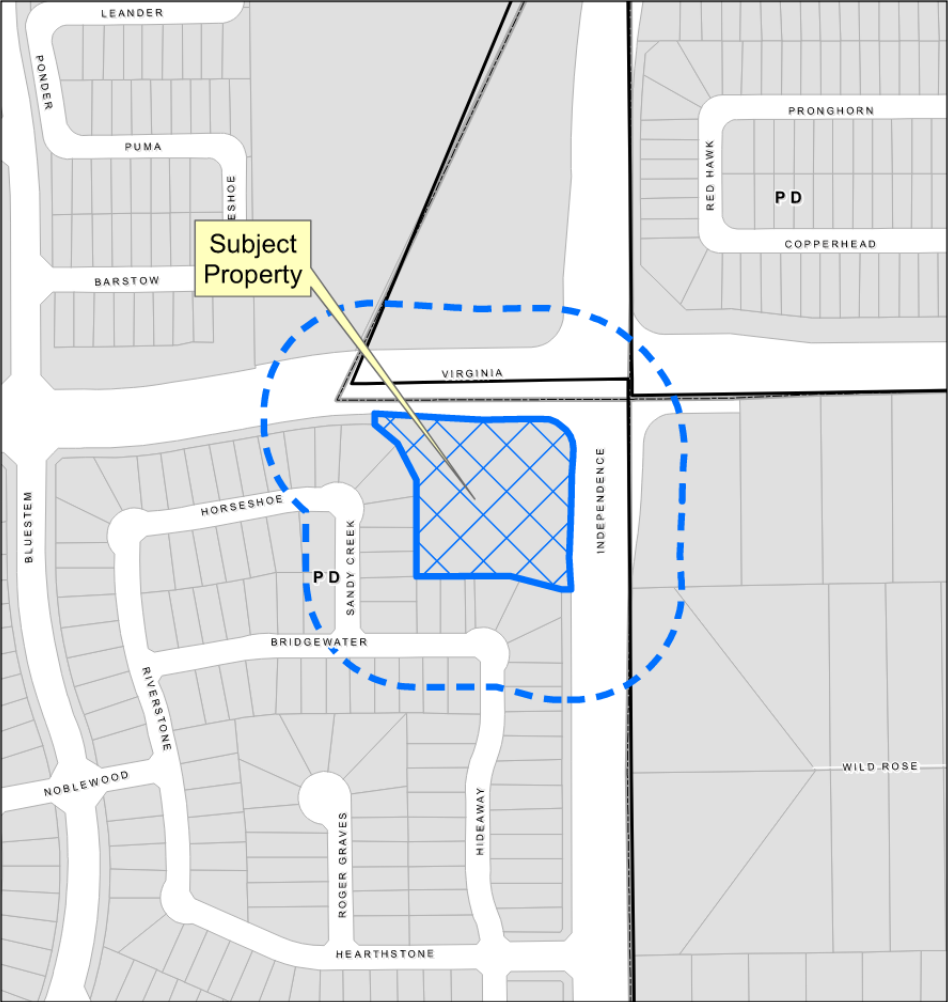

# SWC of Virginia and Independence Rezone

22-0087Z

# Location Map

# Aerial Exhibit