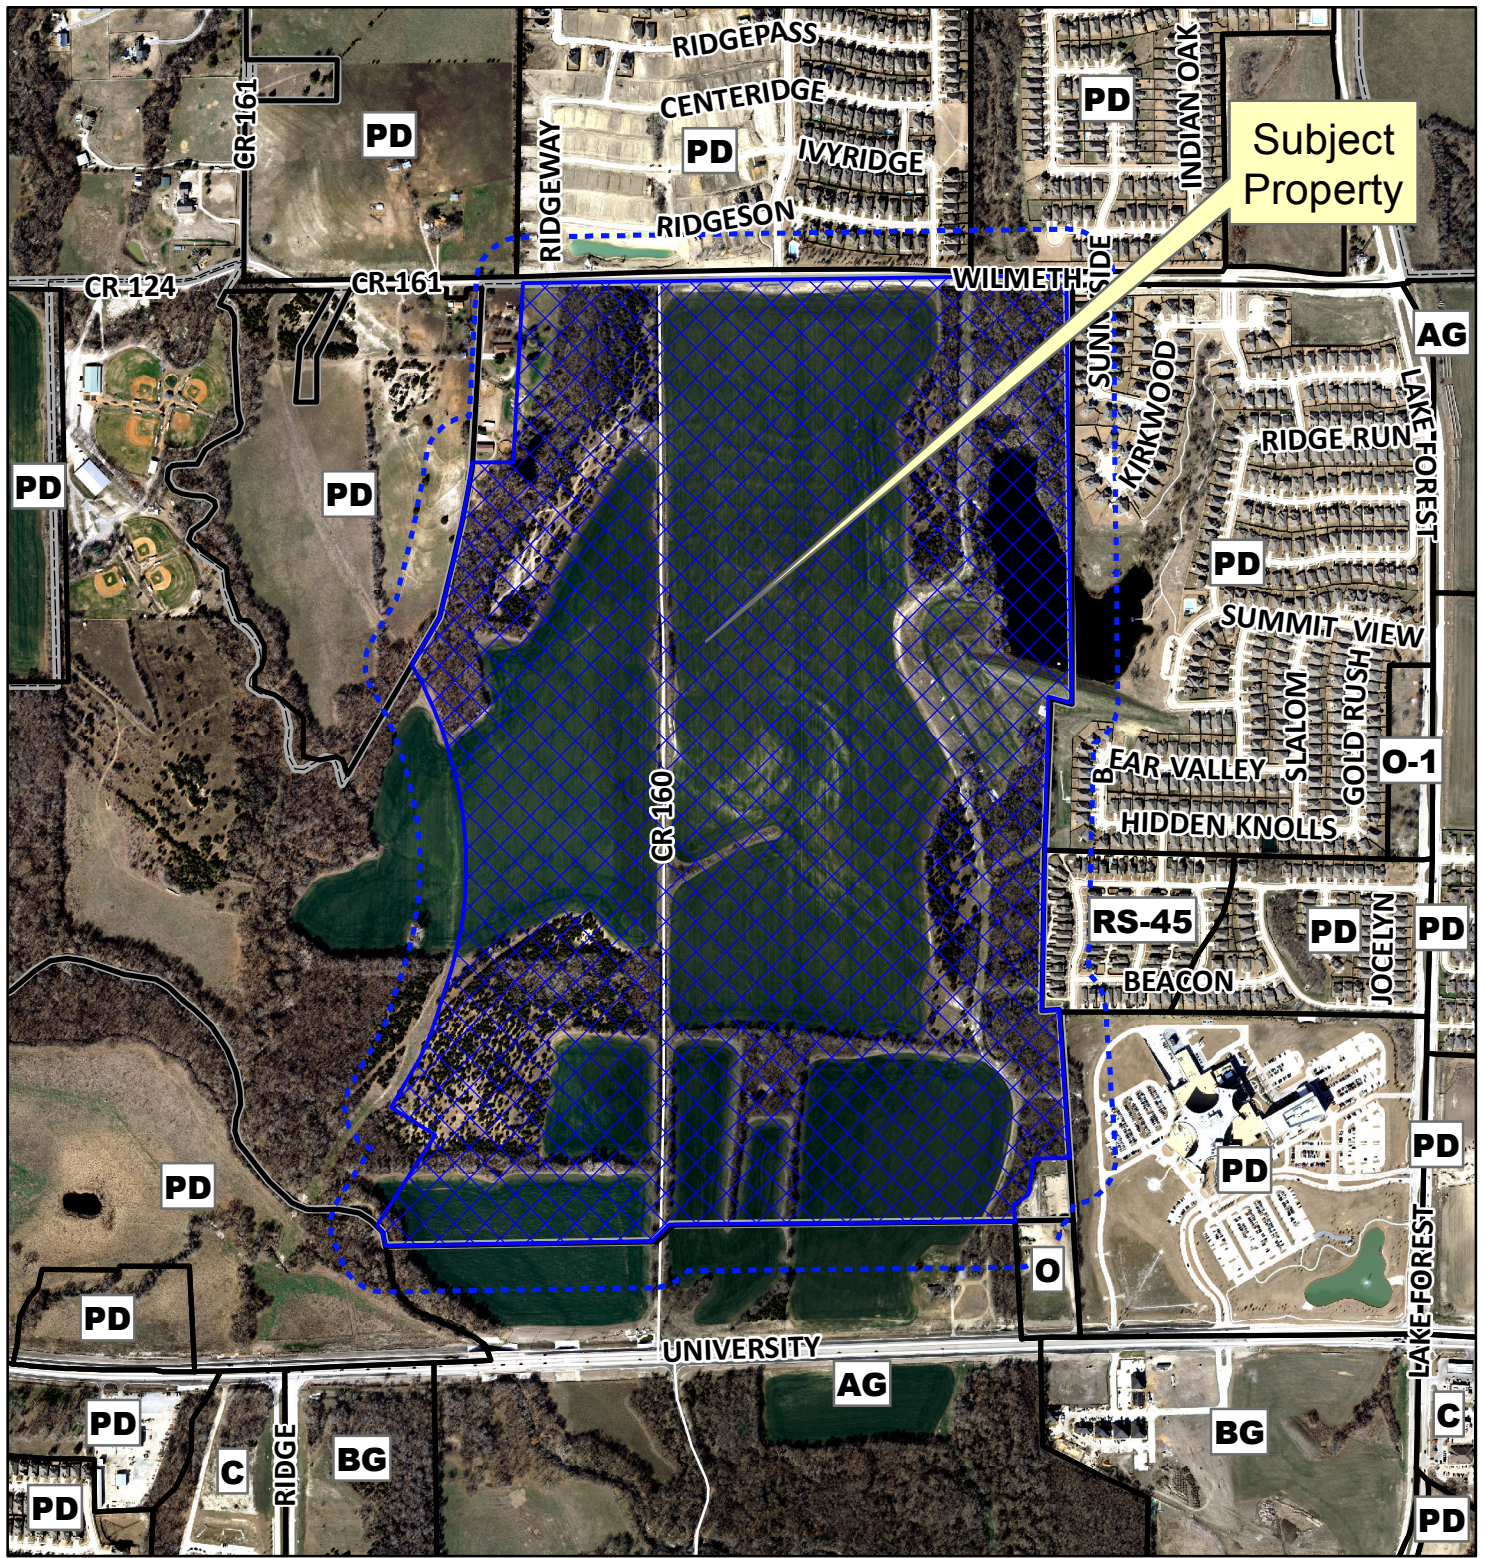

Notification Map

Case: 14-189A

--- 200' Notification Buffer

Path: S:\MCKGIS\notification\Projects\2014\14-189A_2.mxd

DISCLAIMER: This map and information contained in it were developed exclusively for use by the City of McKinney. Any use or reliance on this map by anyone else is at that party's risk and without liability to the City of McKinney, its officials or employees for any discrepancies, errors, or variances which may exist.

Subject Property

Notification Map

Case: 14-189A

--- 200' Notification Buffer

Vicinity Map