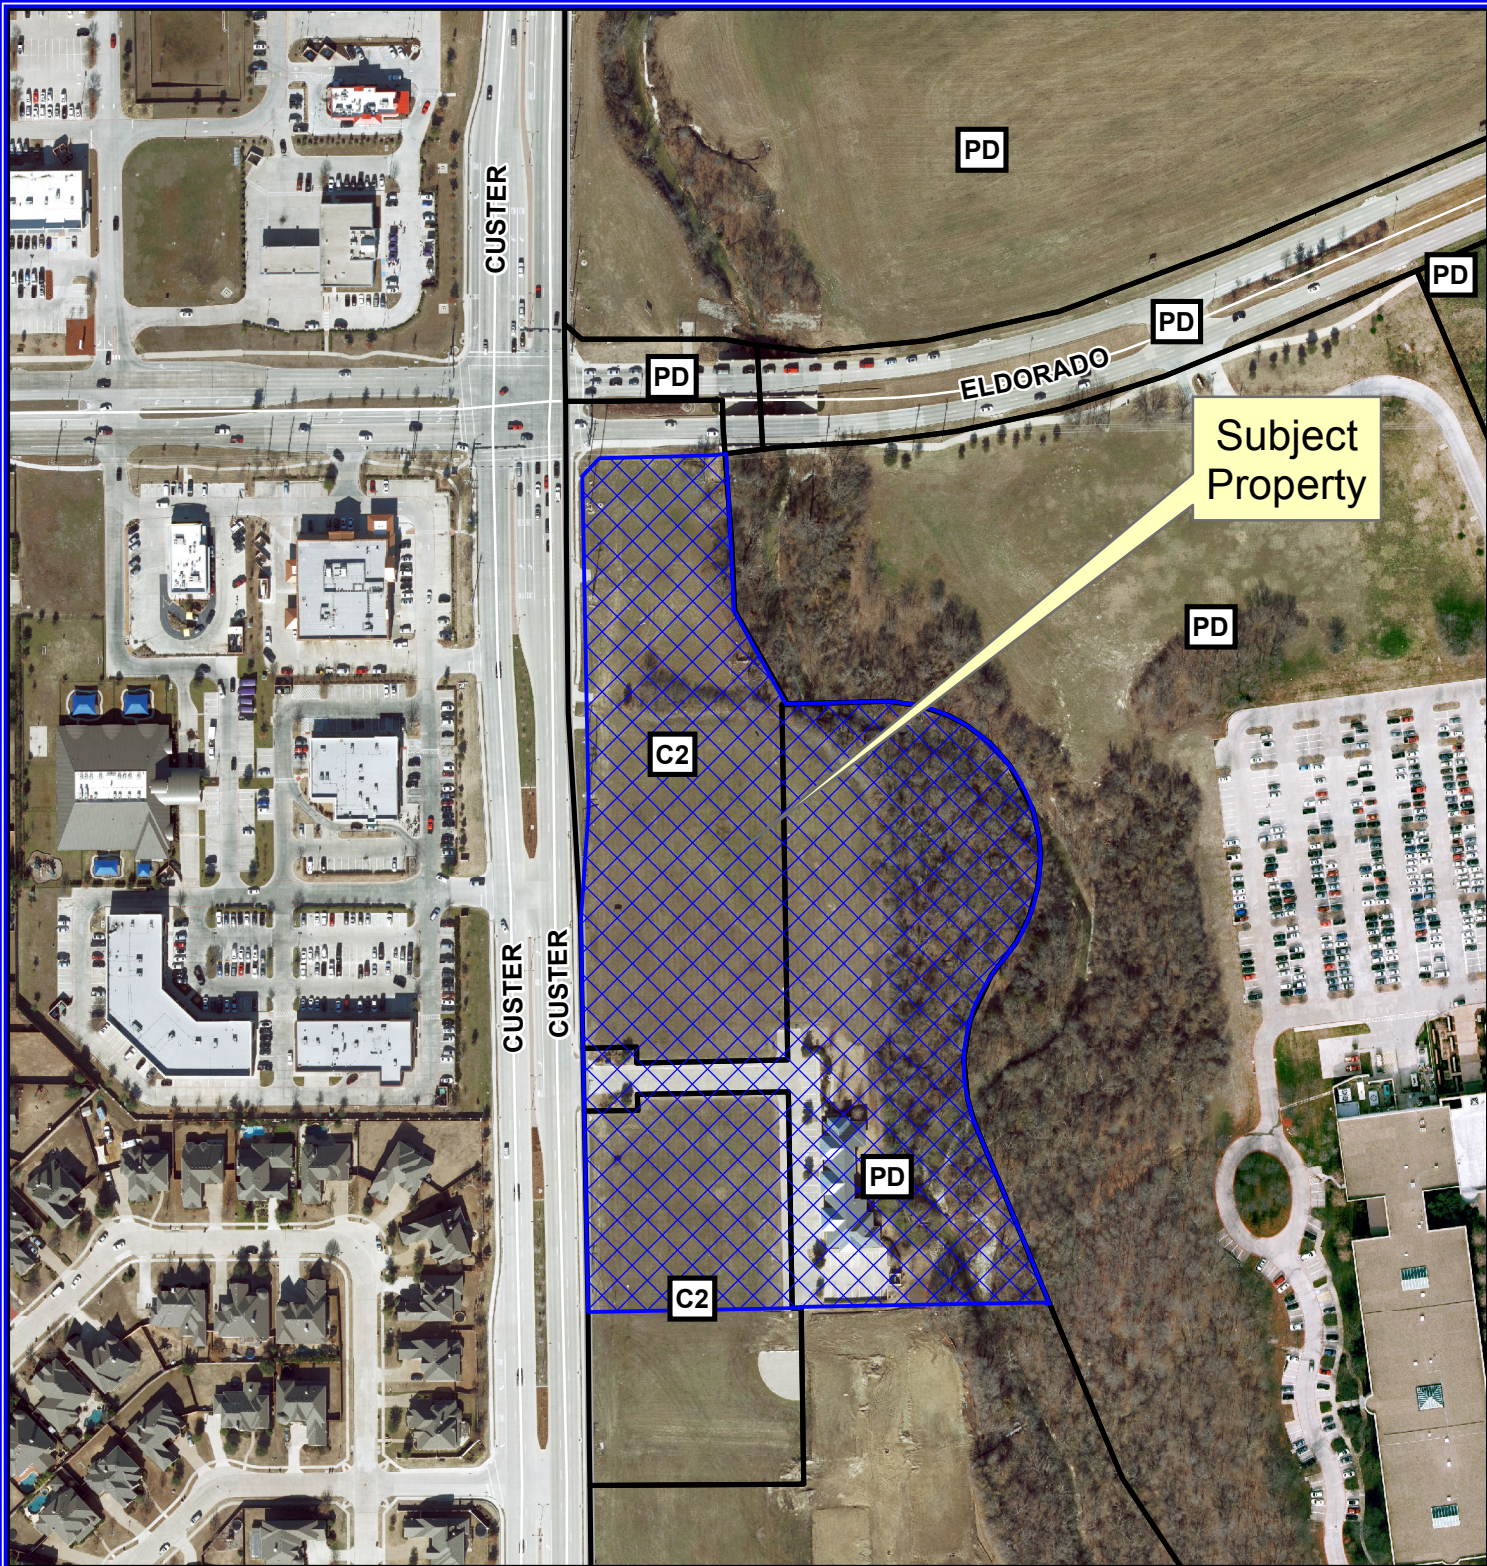

C2

CUSTER
CUSTER

PD

C2

0 140 280 Feet

Location Map

Case: 16-292MRP

Location Map