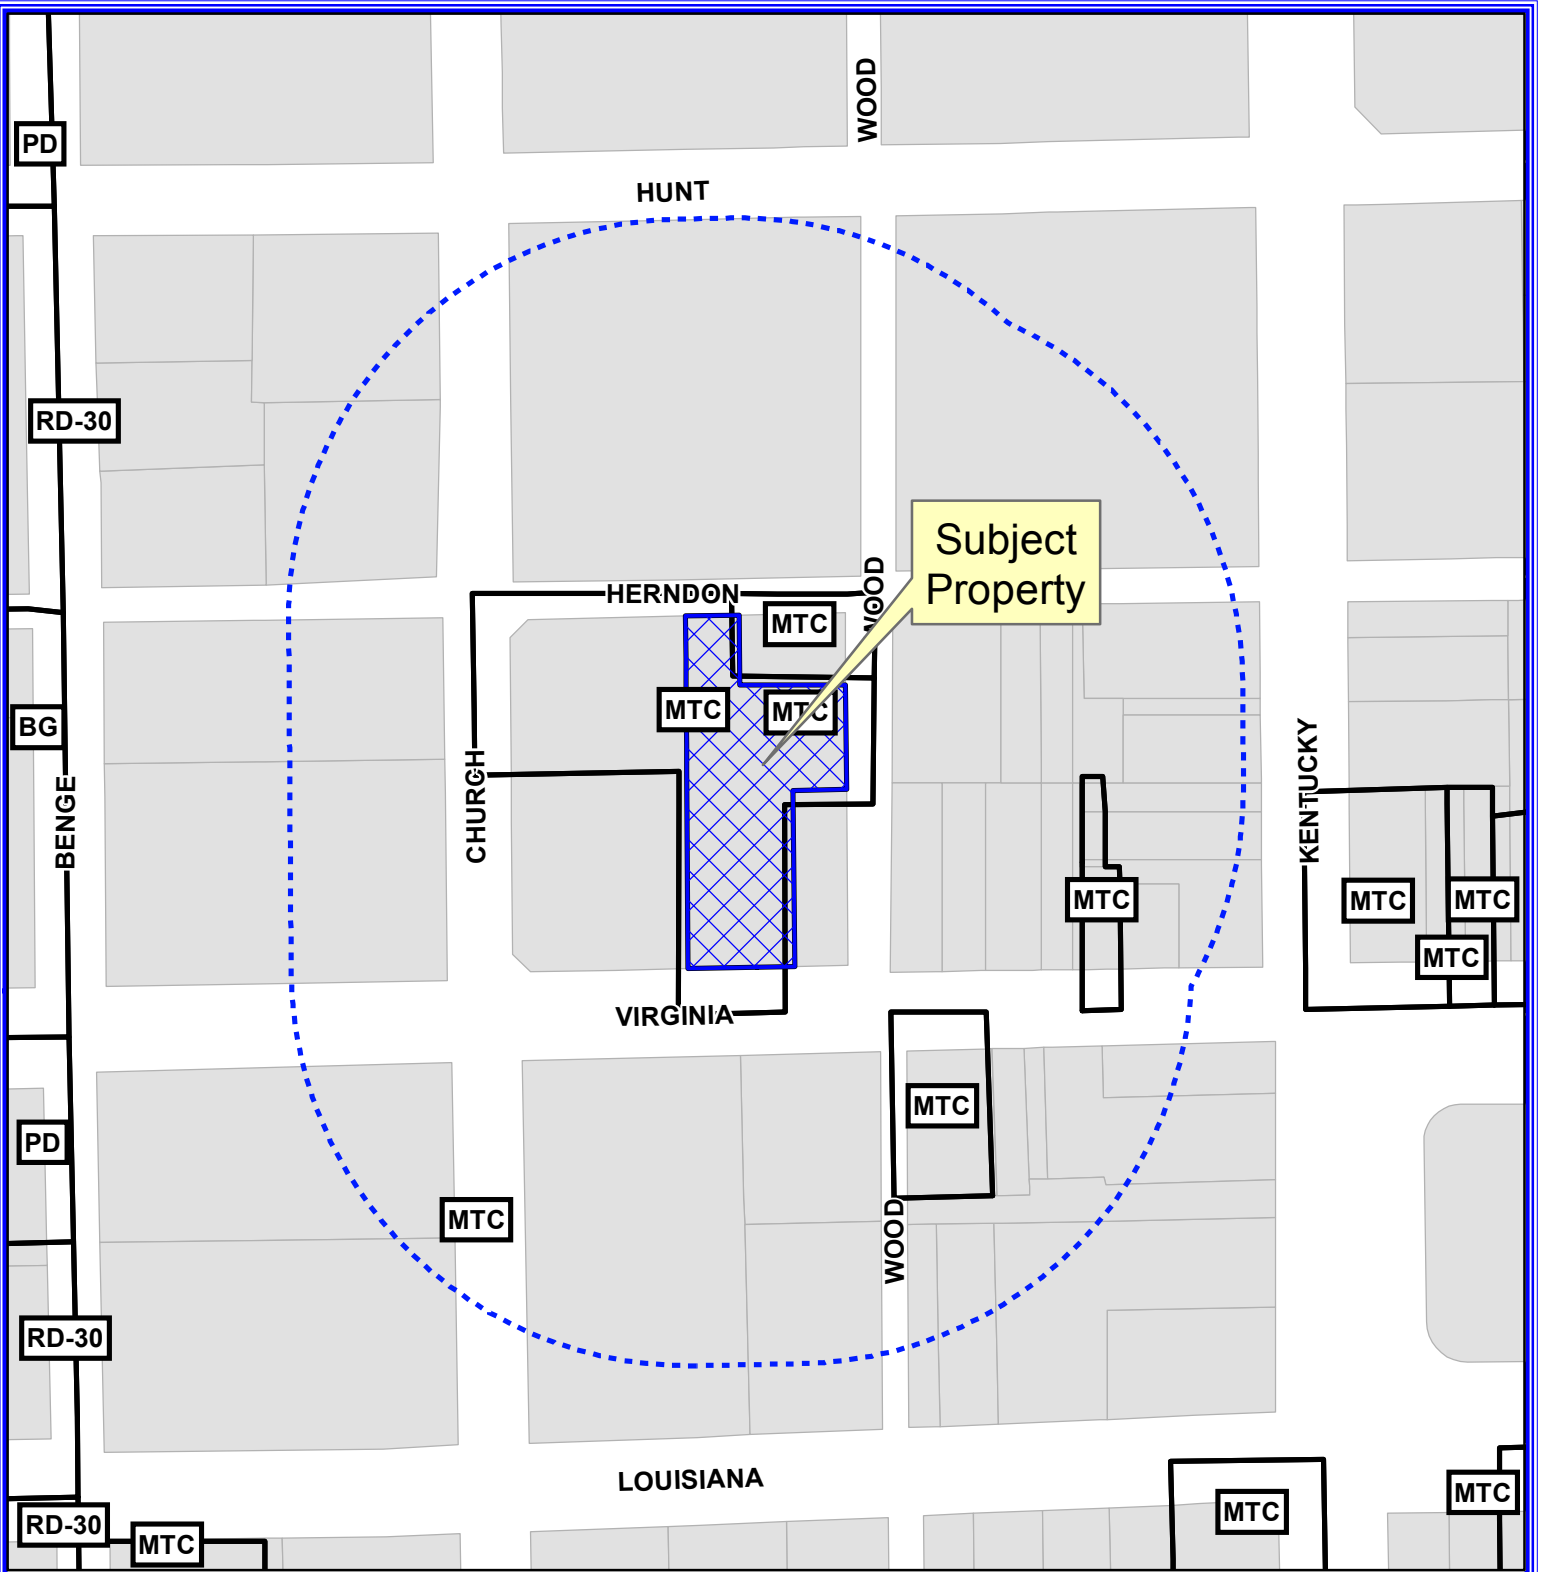

EXHIBIT "A"

Notification Map

Case: 15-161SUP

--- 200' Buffer

Vicinity Map

EXHIBIT "B"

Total Sq Ft 4500
Dining Area 2600
Bar 350
Kitchen/RR 1550

202
W. VIRGINIA ST
NOT A PART
OF LEASE