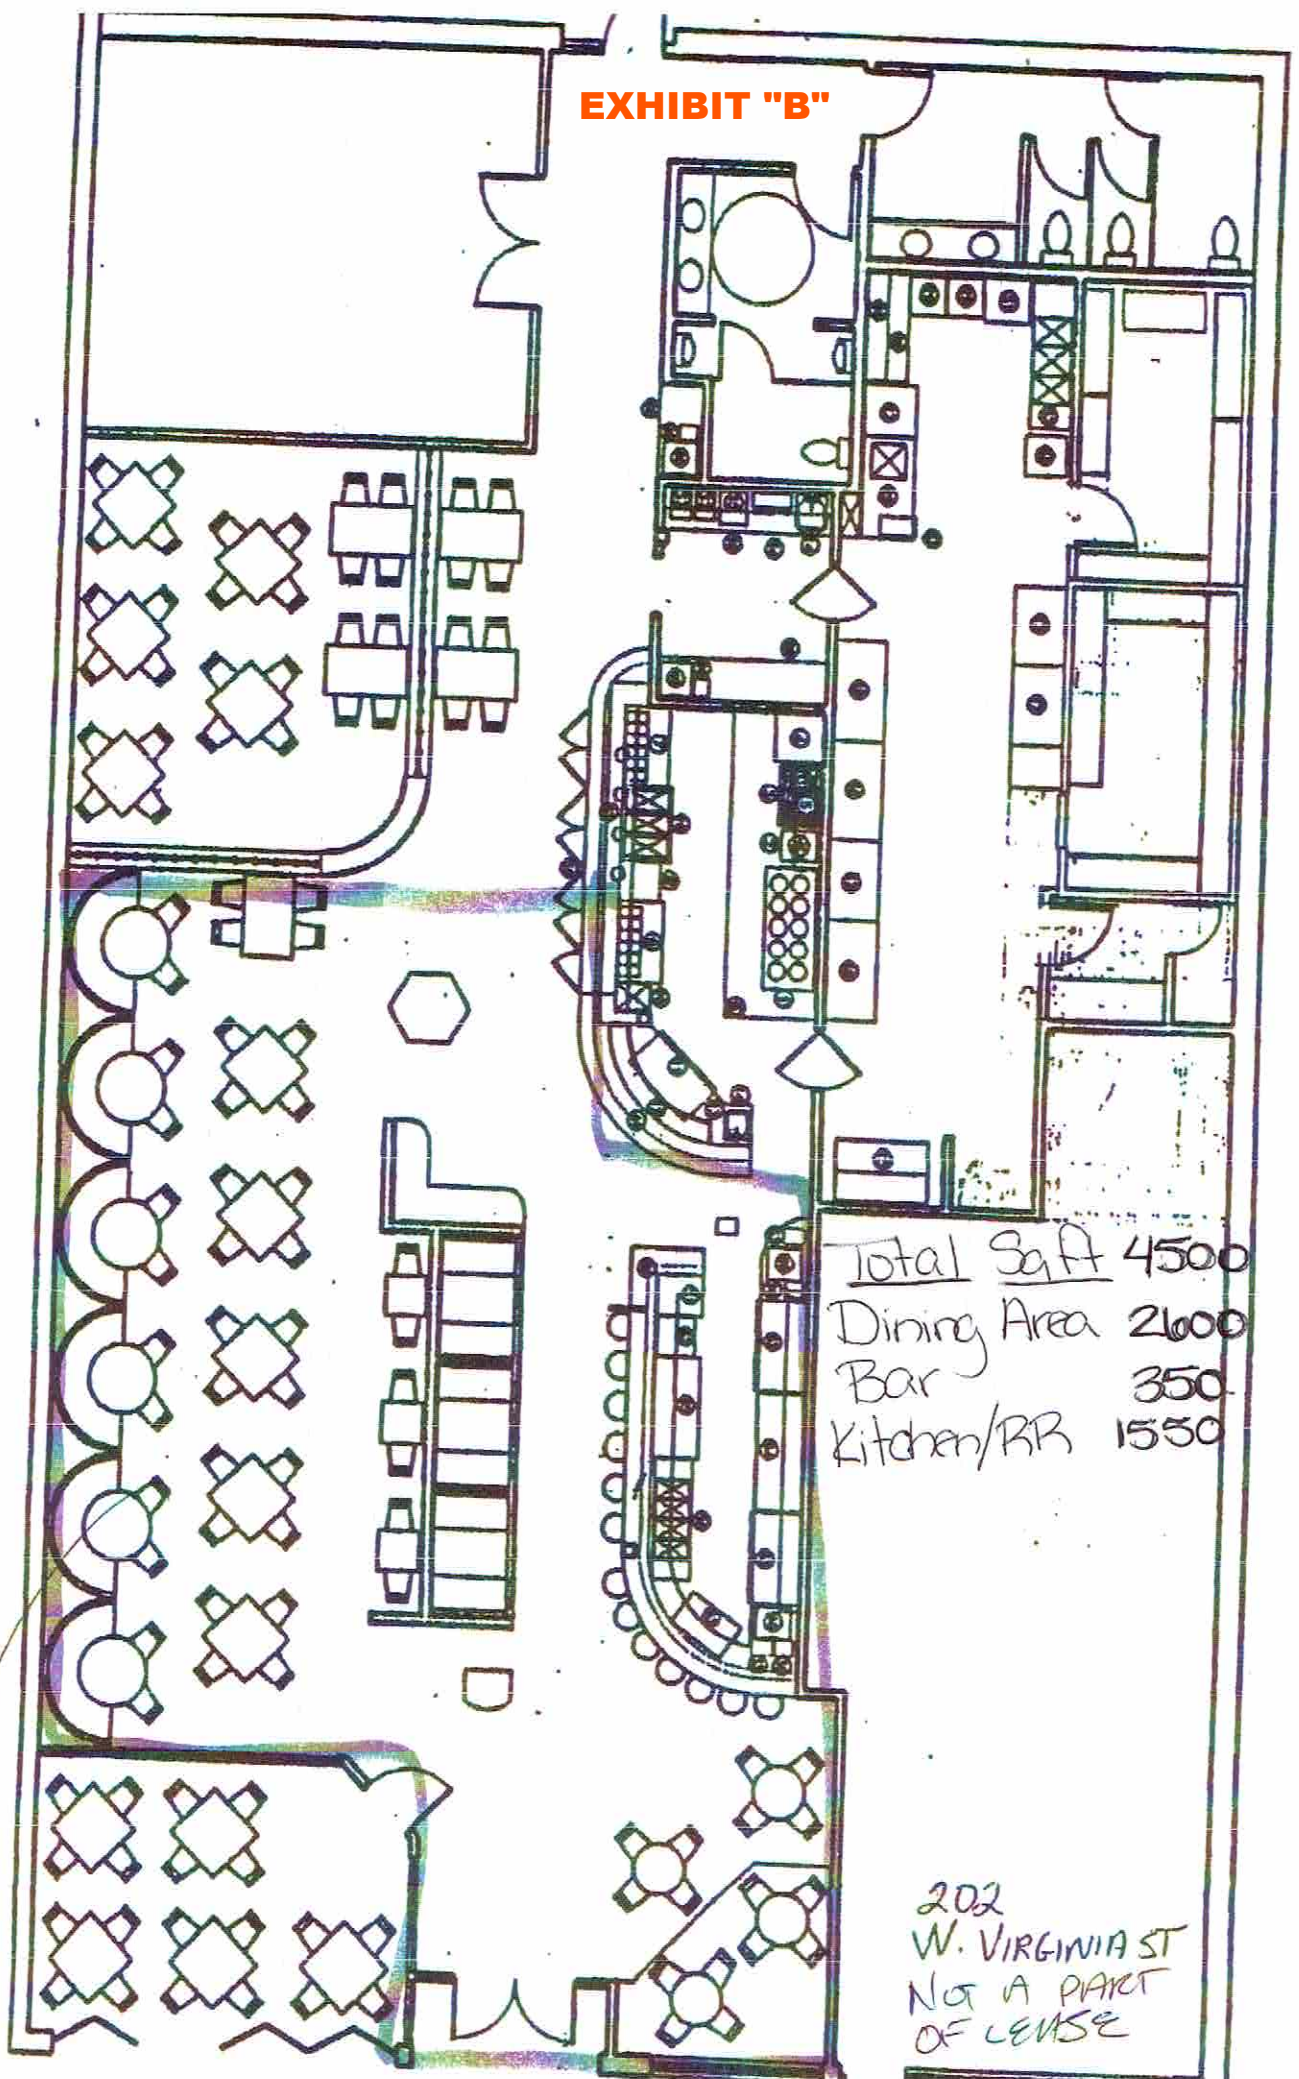

EXHIBIT "A"

Notification Map

Case: 15-161SUP

--- 200' Buffer

Vicinity Map

EXHIBIT "B"

Total Sq Ft 4500
Dining Area 2600
Bar 350
Kitchen/RR 1550

202
W. VIRGINIA ST
NOT A PART
OF LEASE