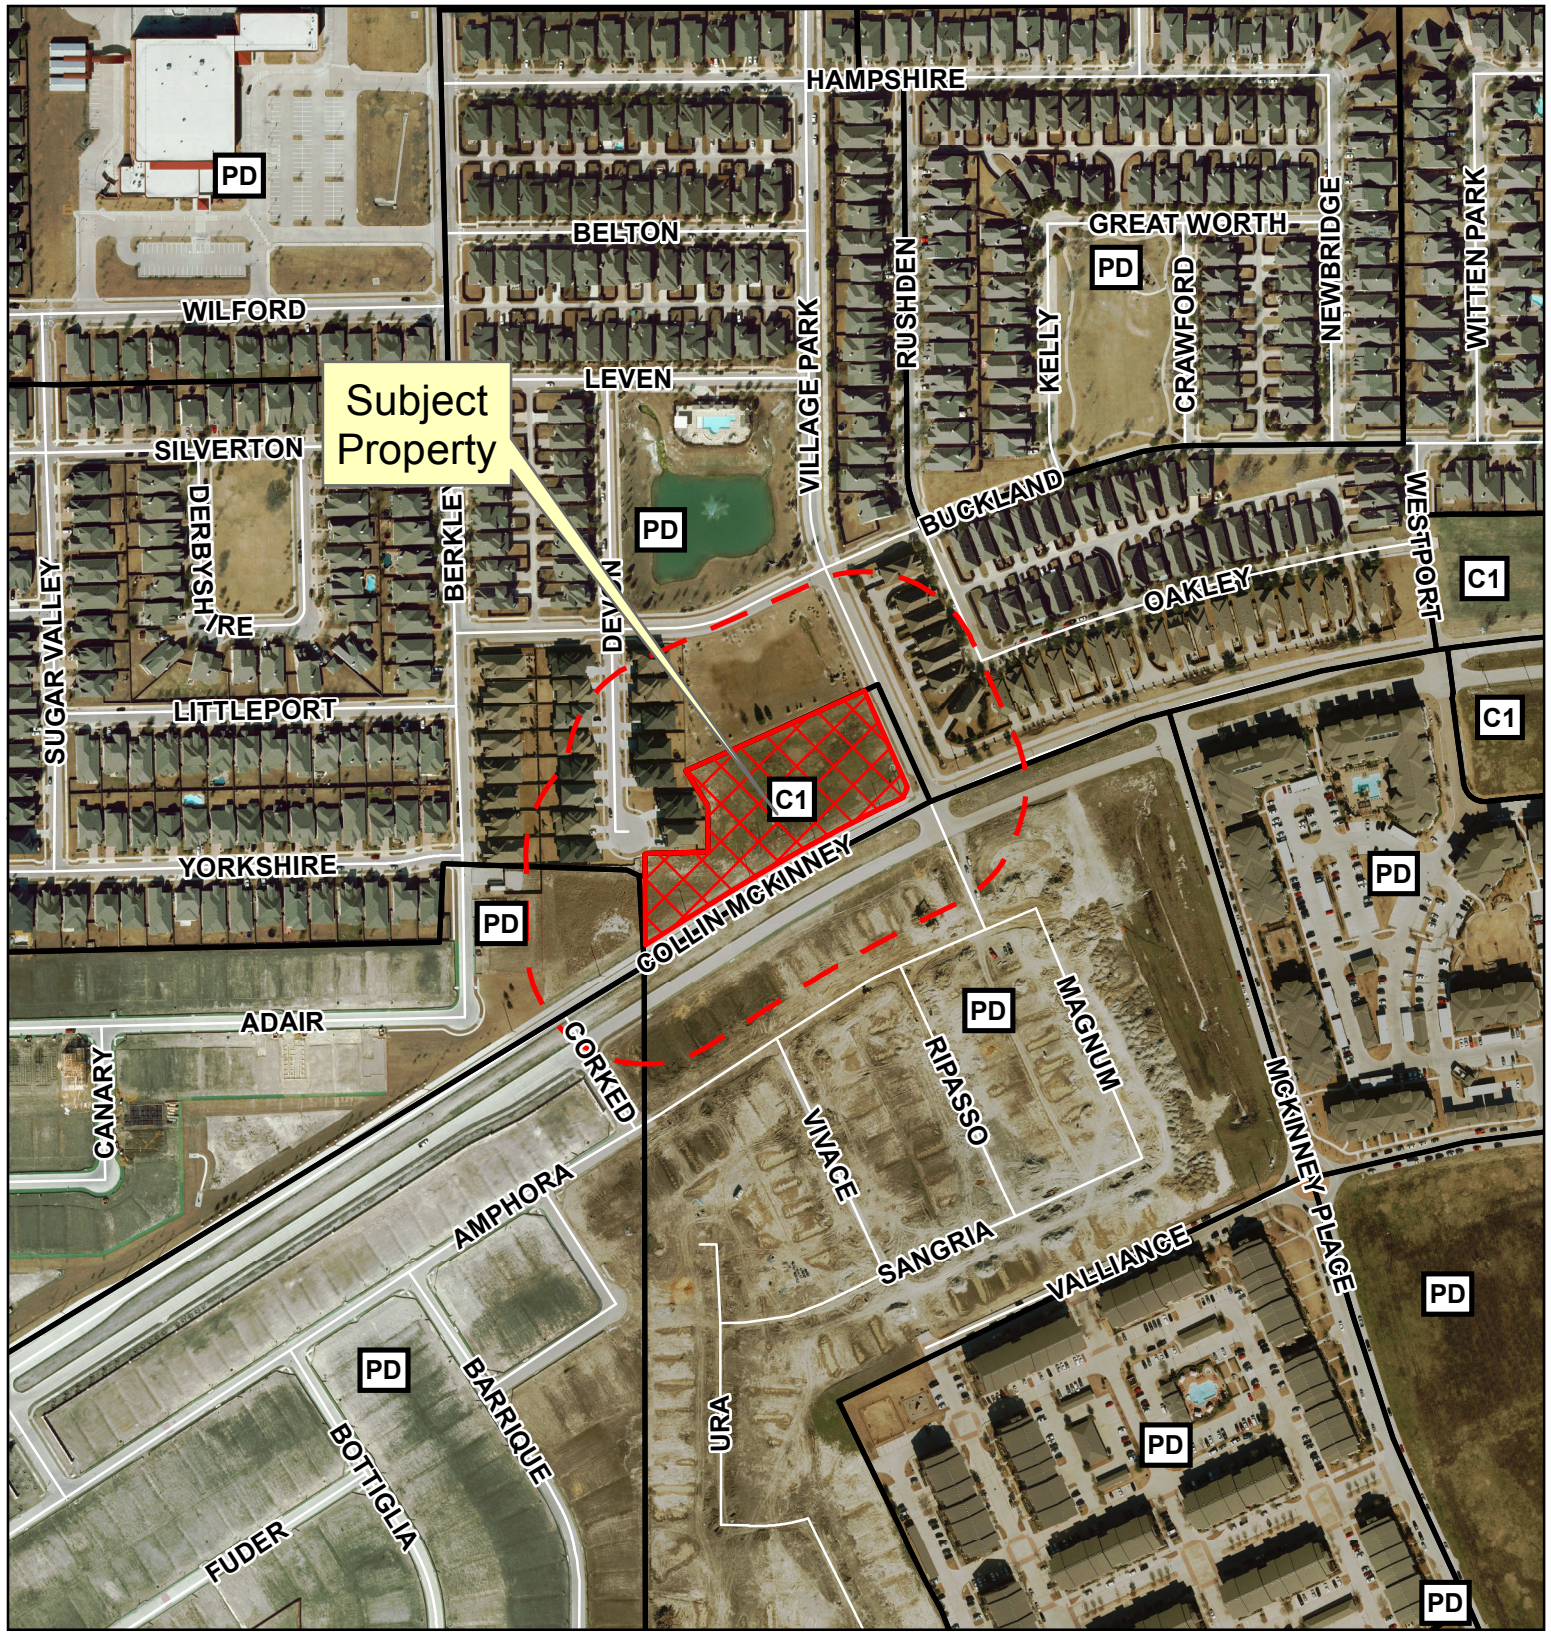

# Notification Map

18-0002SUP

--- 200' Buffer

Source: City of McKinney GIS  
Date: 4/12/2018

DISCLAIMER: This map and information contained in it were developed exclusively for use by the City of McKinney. Any use or reliance on this map by anyone else is at that party's risk and without liability to the City of McKinney, its officials or employees for any discrepancies, errors, or variances which may exist.

Subject Property

Vicinity Map