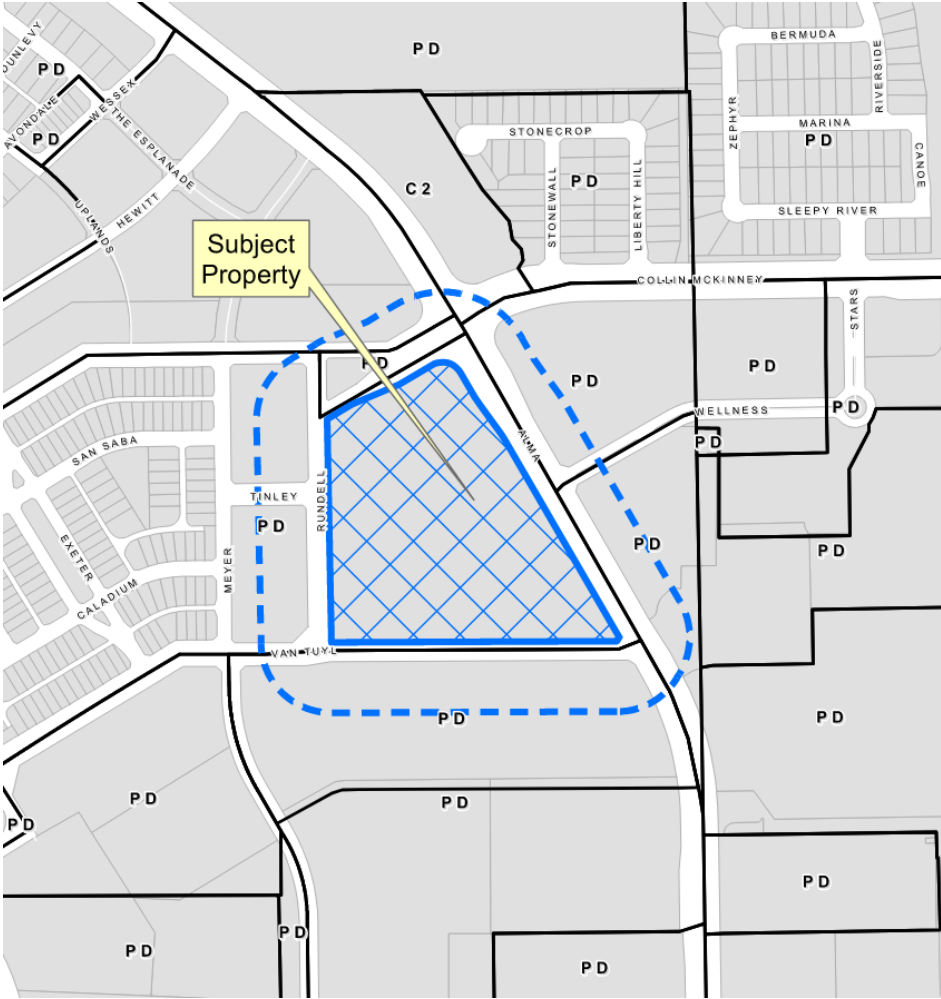

Craig Ranch Adult Living Rezoning

22-0108Z

Location Map

Aerial Exhibit

Proposed Zoning Exhibit