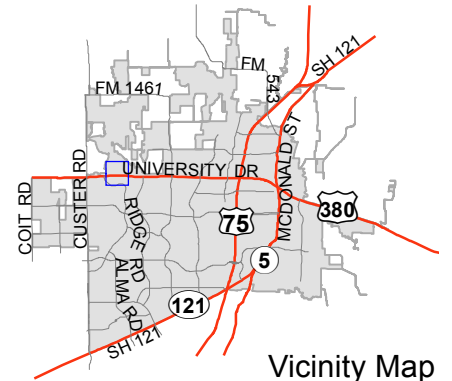

Notification Map

Case: 14-251PFR

--- 200' Notification Buffer

Notification Map

Case: 14-251PFR

--- 200' Notification Buffer