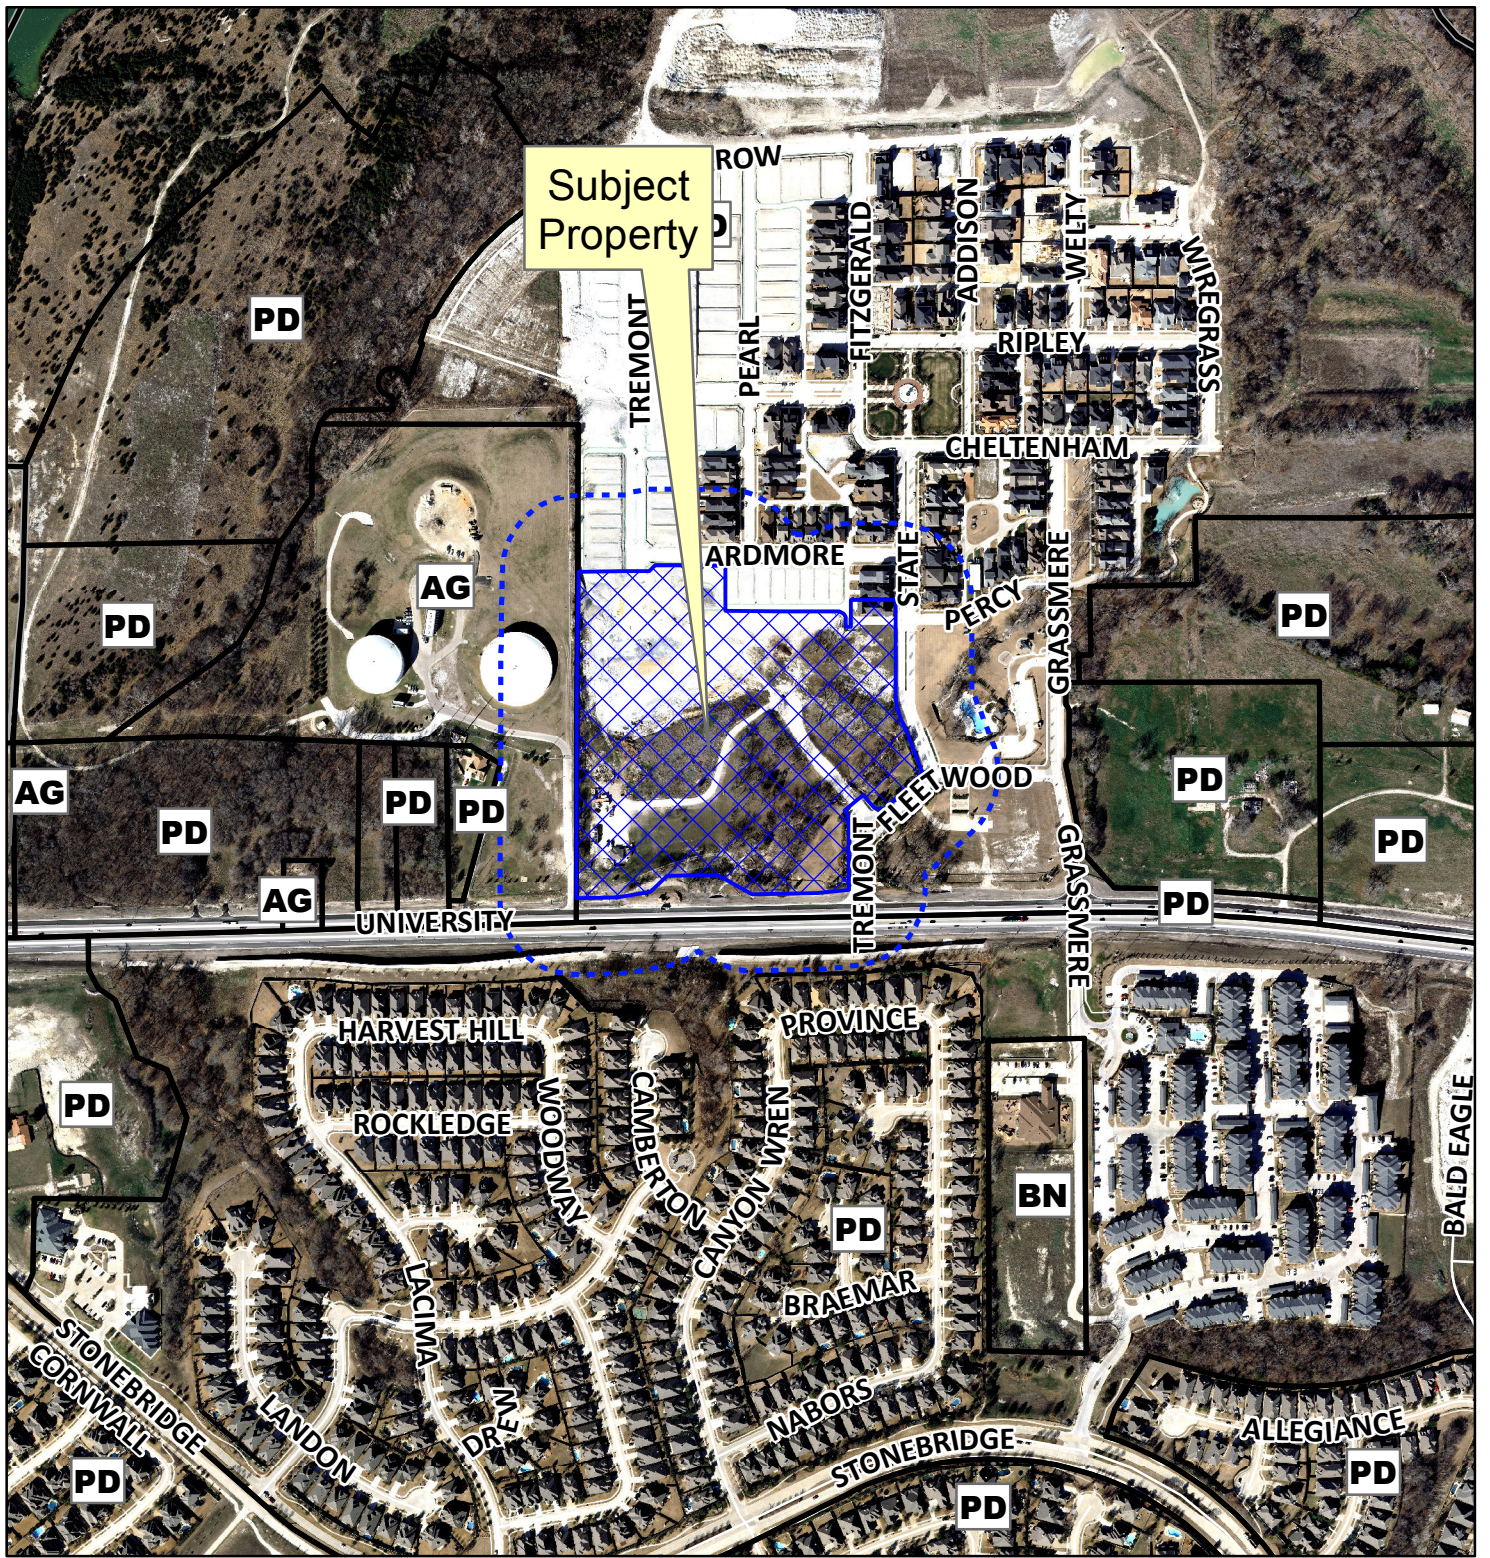

Notification Map

Case: 14-251PFR

--- 200' Notification Buffer

Notification Map

Case: 14-251PFR

--- 200' Notification Buffer