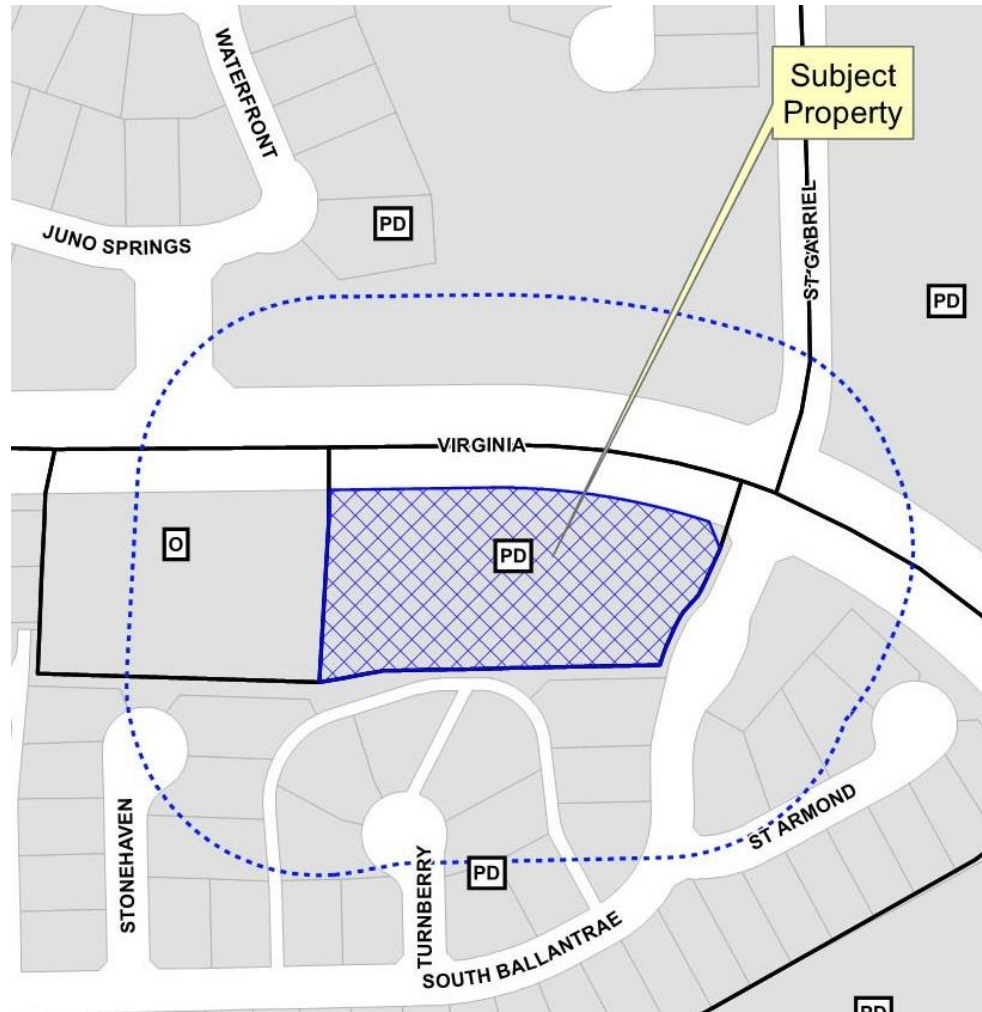

Trails of Ivy Development
Center
Specific Use Permit &
Site Plan
16-333SUP

- MONEY MAGAZINE 2014 -

Location Map

Aerial Exhibit