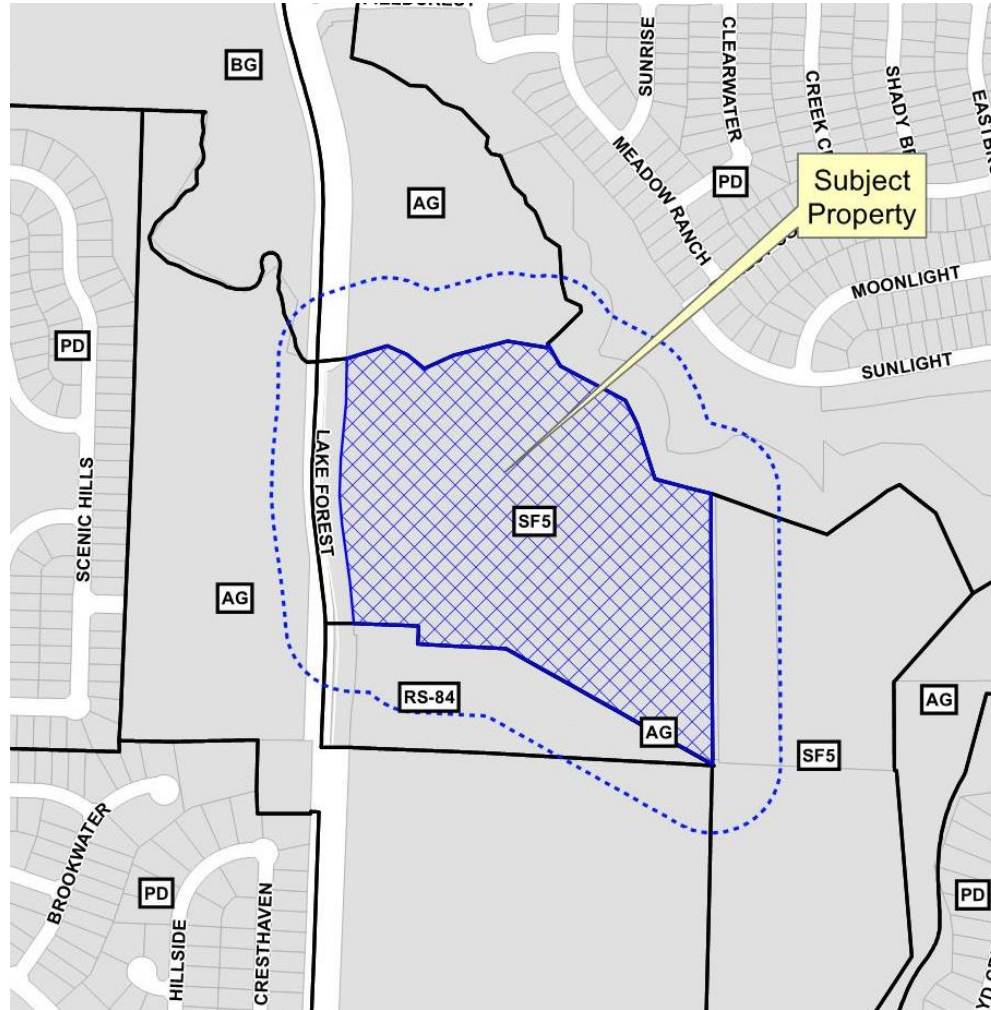

Lake Forest Townhomes
Rezoning
16-341Z

- MONEY MAGAZINE 2014 -

Location Map

Aerial Exhibit

Floodplain Map

Proposed Zoning Exhibit

YOR:
 ERSING, LLC
 ELL DRIVE
 750621
 ROCKS, P.E.
 394
 1/20/21