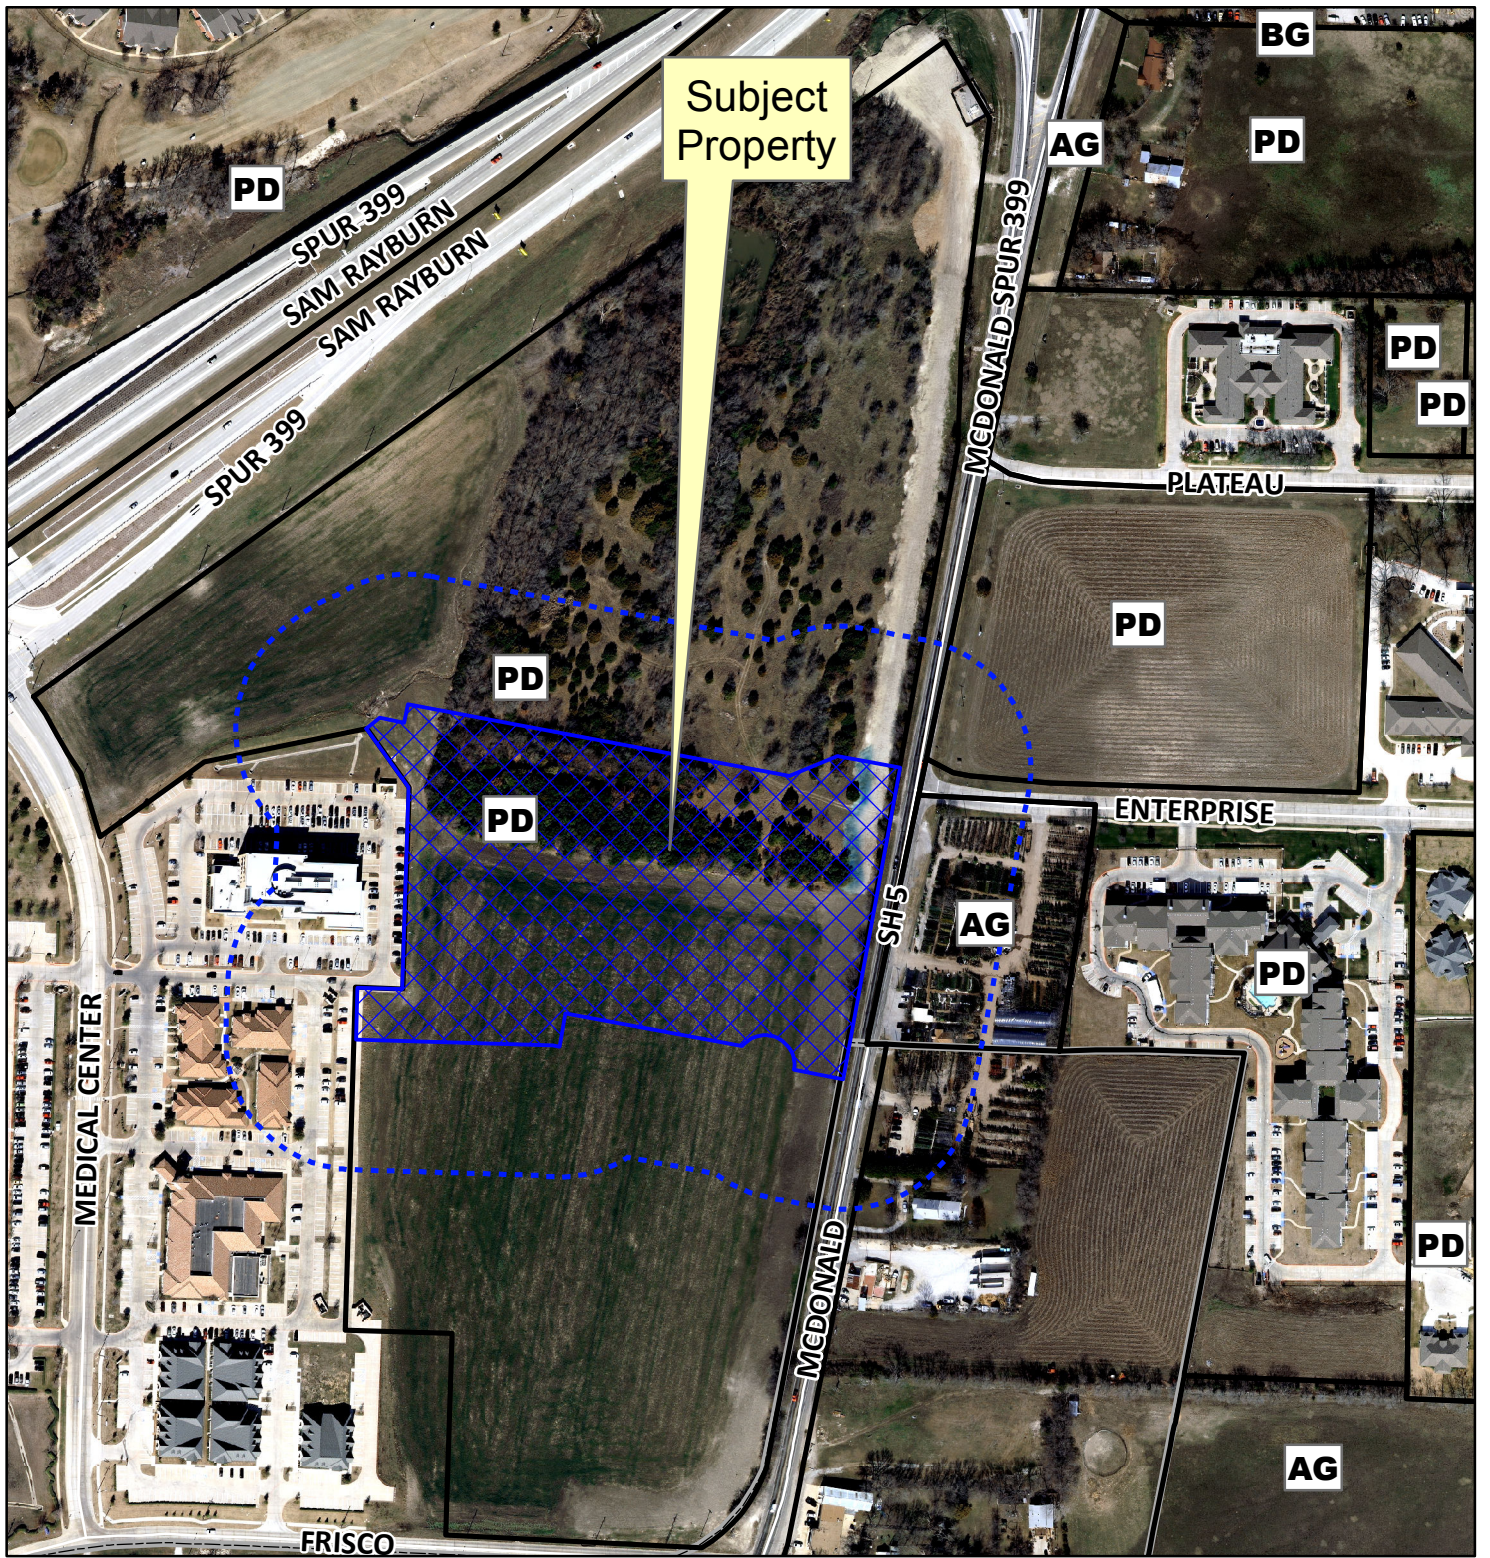

Notification Map

Case: 14-269ME

--- 200' Notification Buffer

Notification Map

Case: 14-269ME

--- 200' Notification Buffer