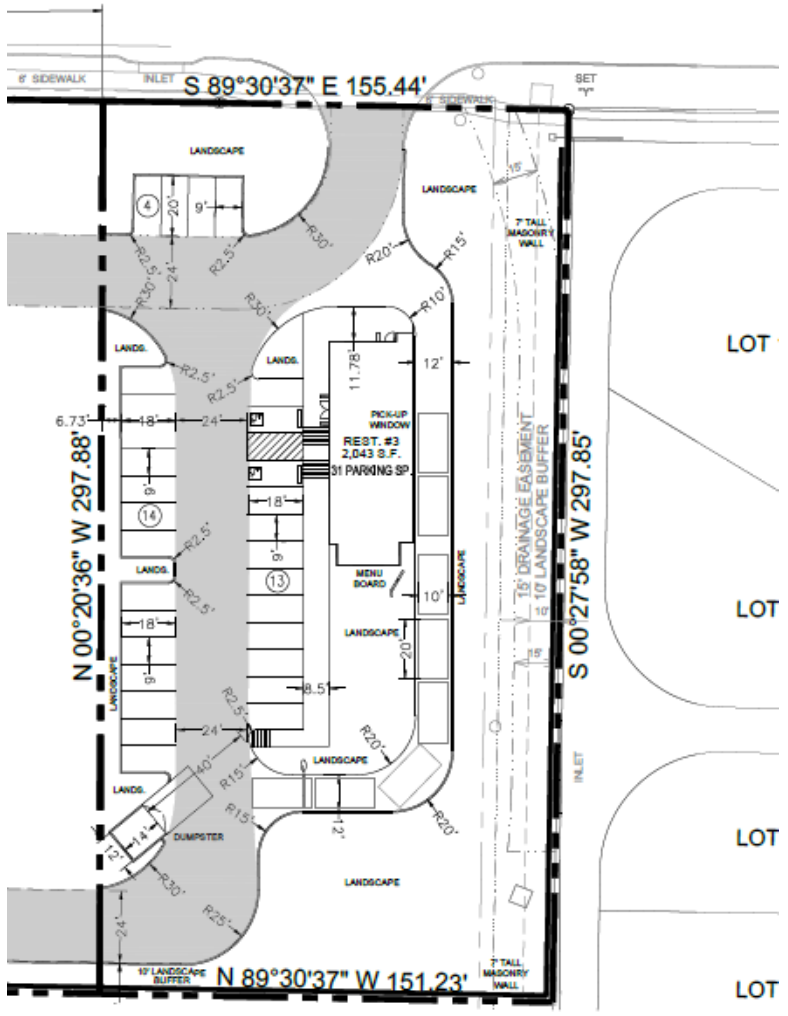

Restaurant with Drive-
Through Window
Specific Use Permit
14-333SUP

- MONEY MAGAZINE 2014 -

Location Map

Aerial Exhibit

Proposed Site Layout

Distances Exhibit