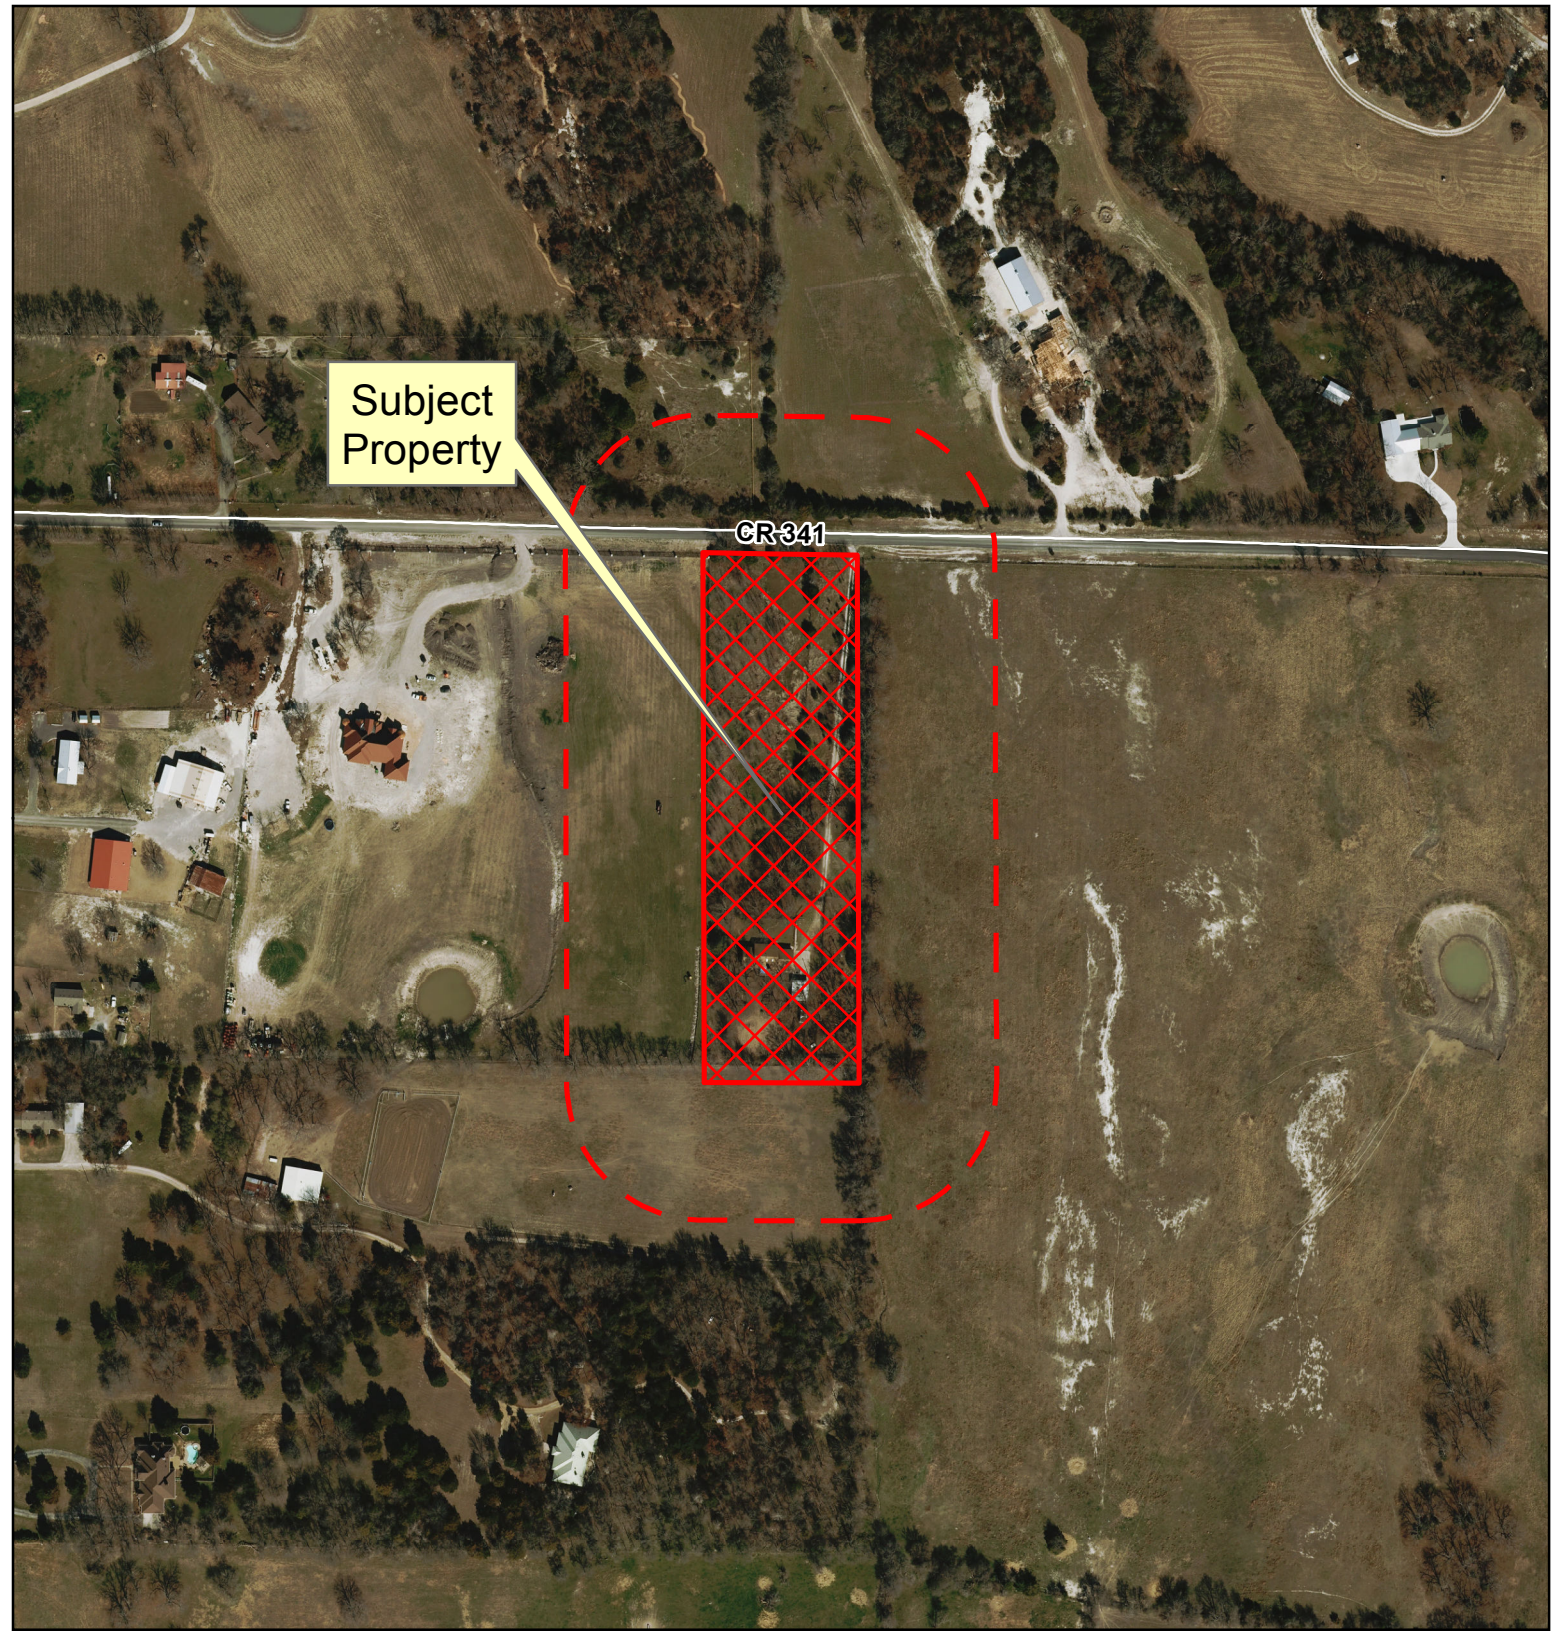

Notification Map

17-0044PF

--- 200' Buffer

Source: City of McKinney GIS
Date: 4/3/2018

DISCLAIMER: This map and information contained in it were developed exclusively for use by the City of McKinney. Any use or reliance on this map by anyone else is at that party's risk and without liability to the City of McKinney, its officials or employees for any discrepancies, errors, or variances which may exist.

Subject Property

GR-341

Vicinity Map

Notification Map

17-0044PF

--- 200' Buffer

0 150 300
Feet
1 in = 314 ft

Source: City of McKinney GIS
Date: 4/3/2018