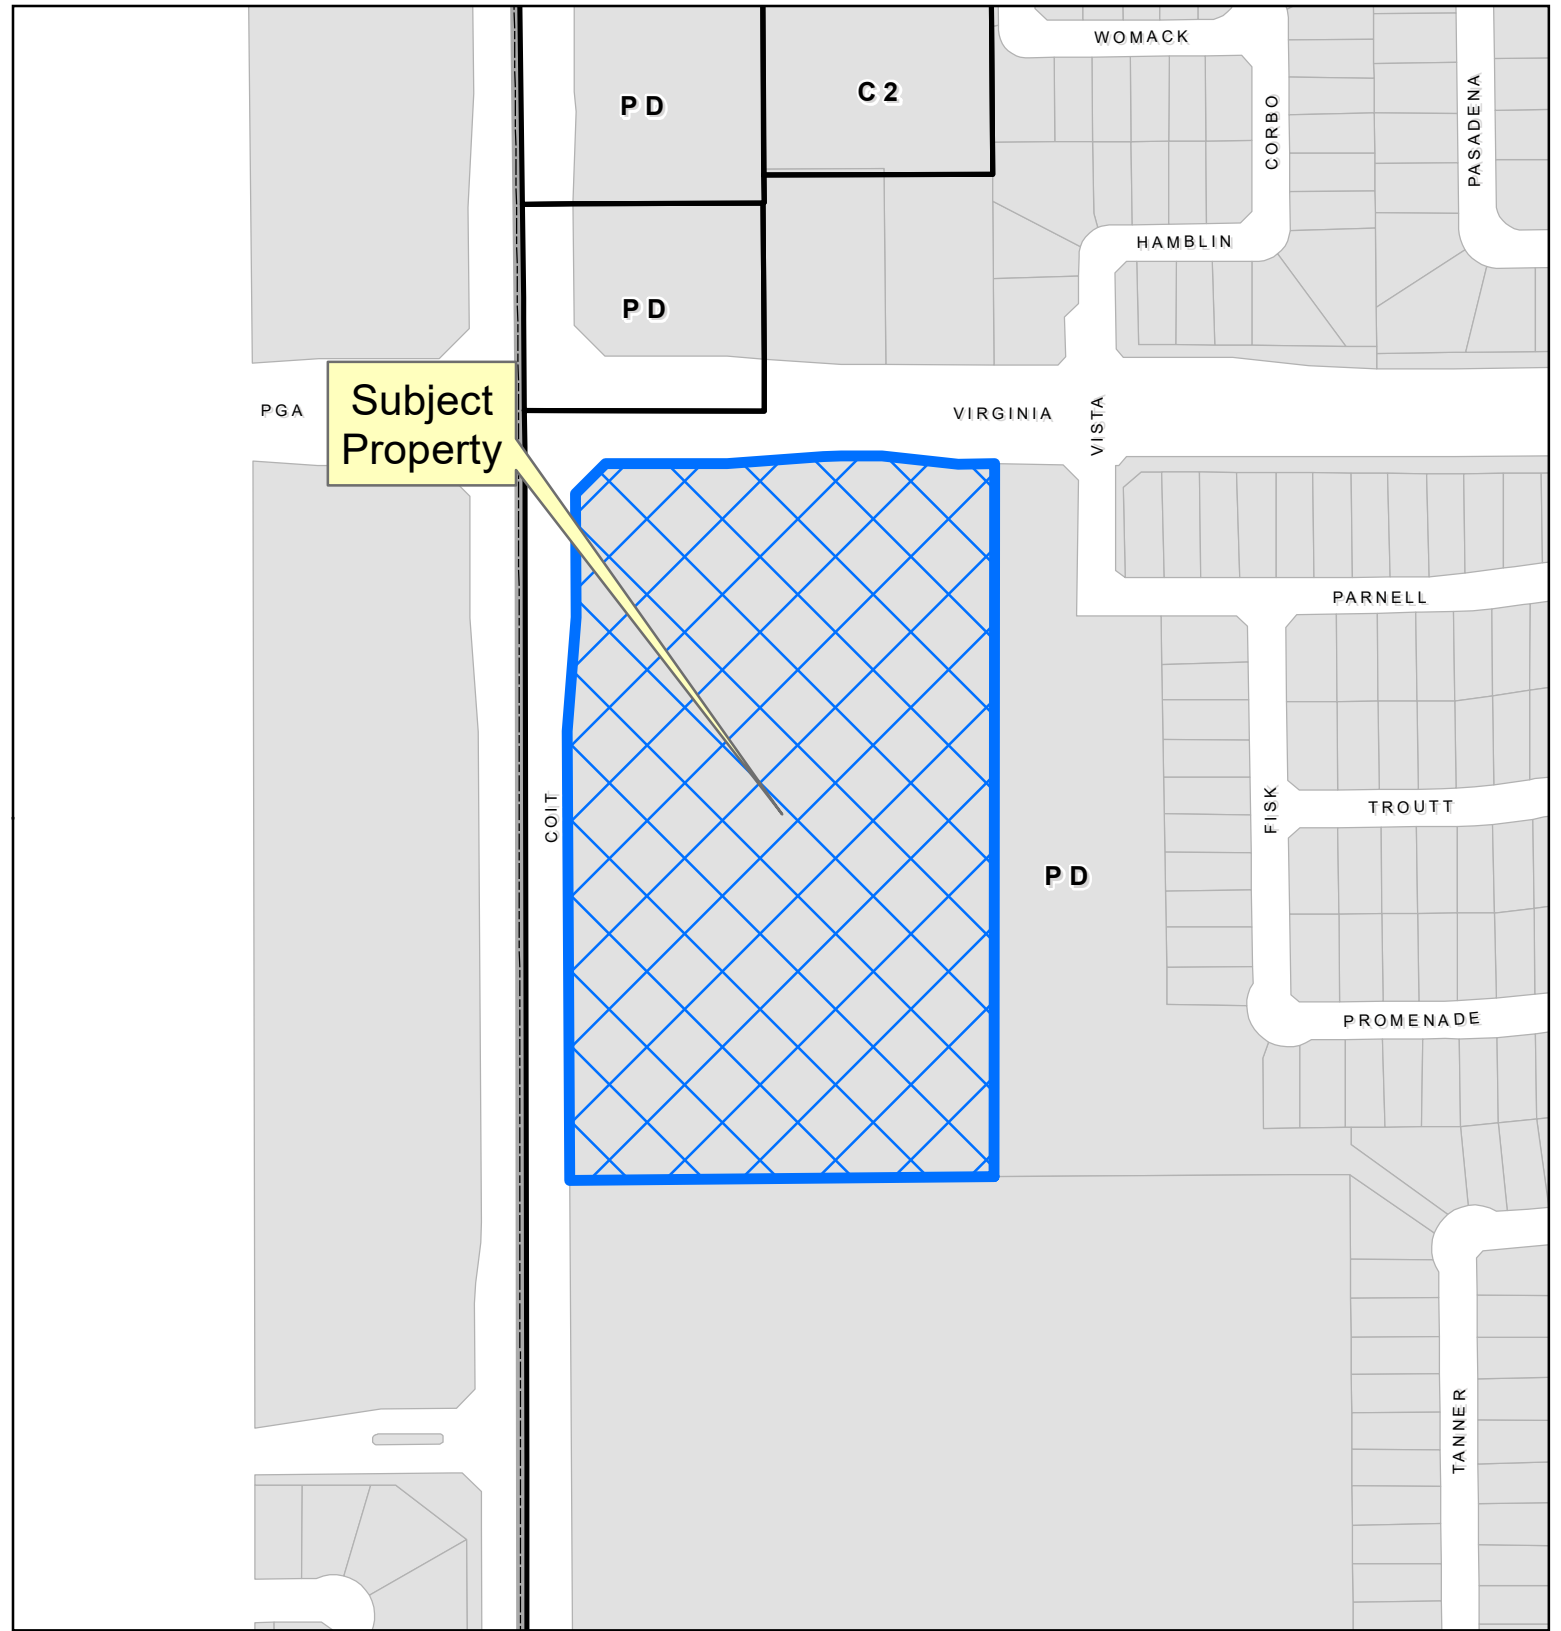

Subject Property

Location Map
 ZONE2022-0021

0 125 250 Feet

DISCLAIMER: This map and information contained in it were developed exclusively for use by the City of McKinney. Any use or reliance on this map by anyone else is at that party's risk and without liability to the City of McKinney, its officials or employees for any discrepancies, errors, or variances which may exist.

Subject Property

Location Map

ZONE2022-0021

DISCLAIMER: This map and information contained in it were developed exclusively for use by the City of McKinney. Any use or reliance on this map by anyone else is at that party's risk and without liability to the City of McKinney, its officials or employees for any discrepancies, errors, or variances which may exist.