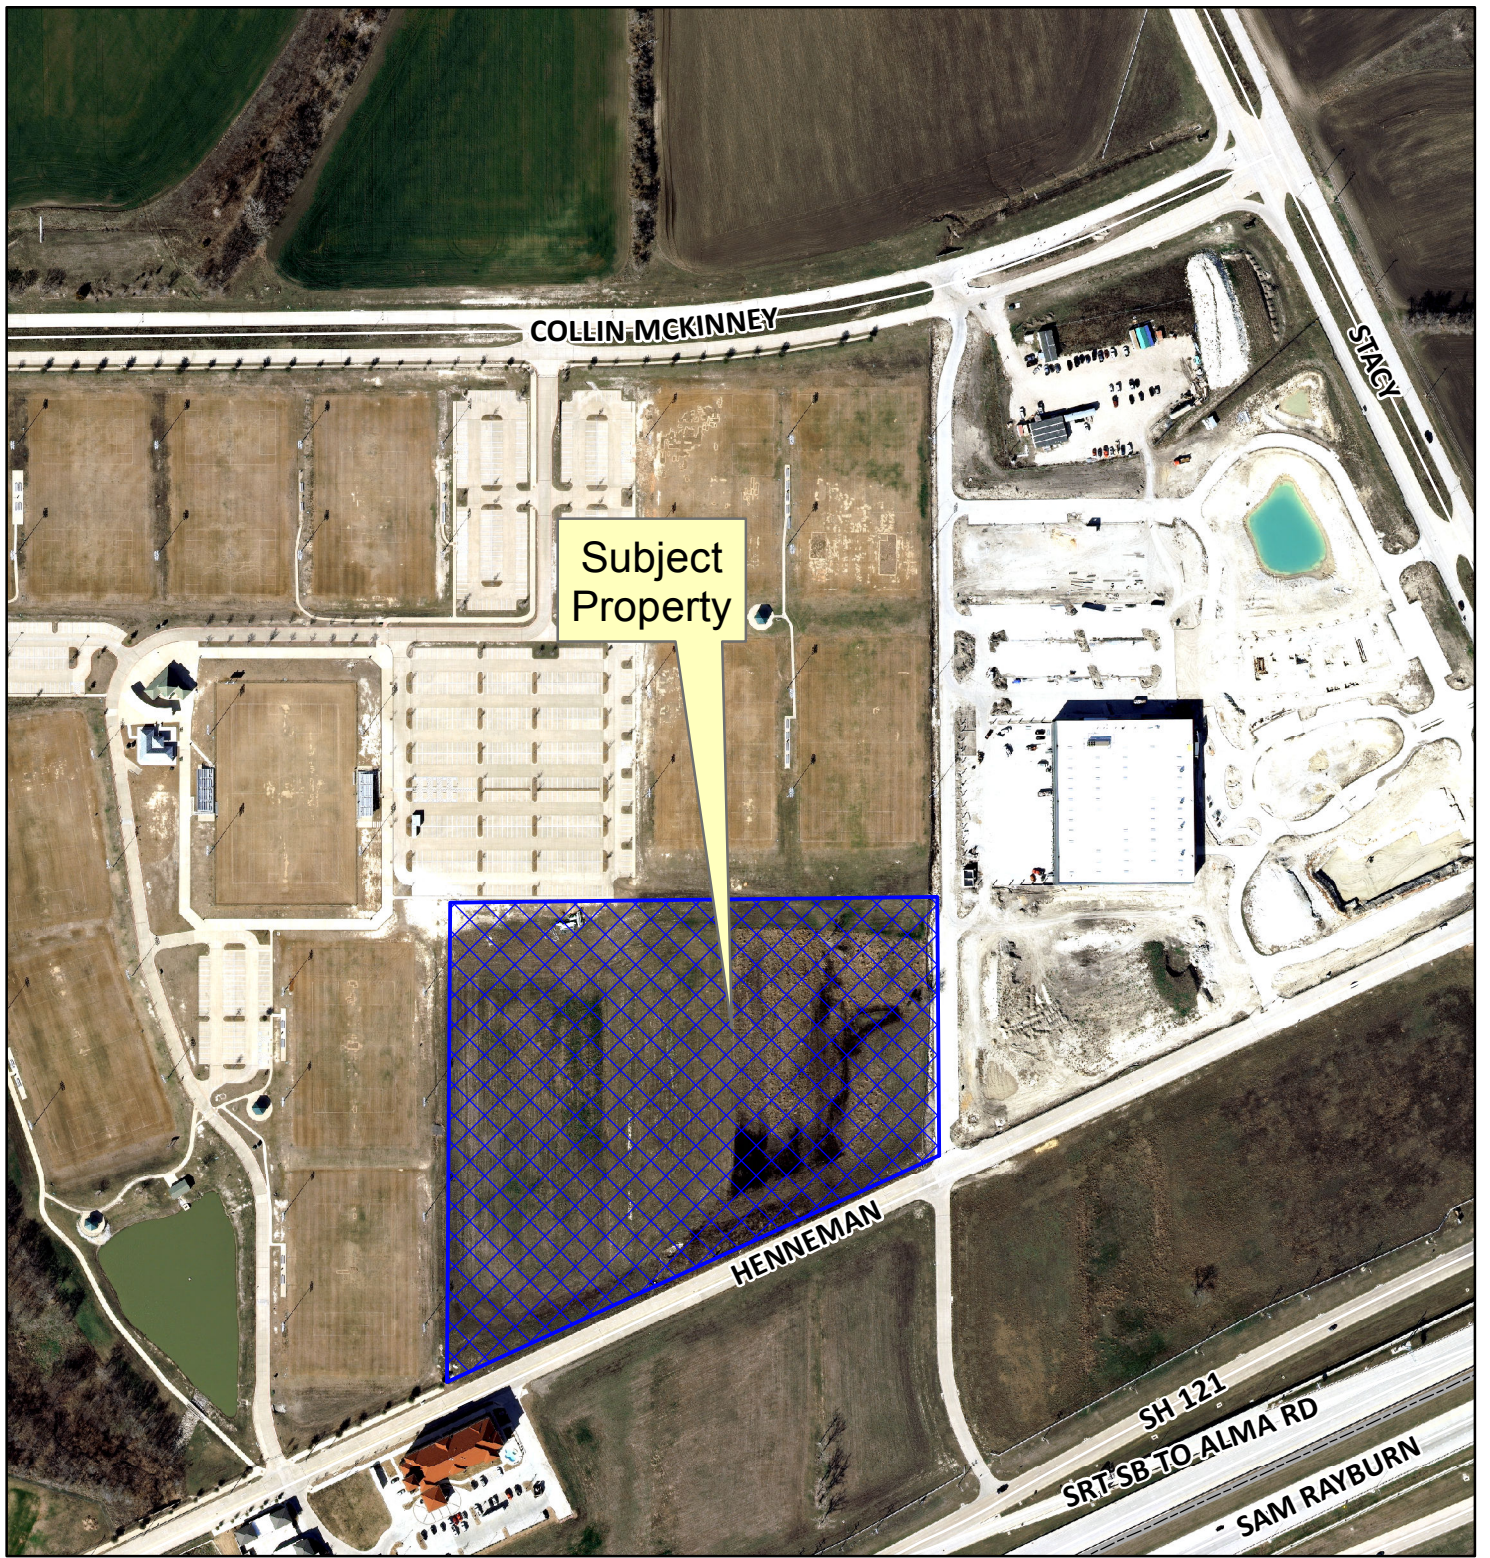

Subject Property

COLLIN MCKINNEY

STACY

HENNEMAN

SH 121

SRT SB TO ALMA RD

SAM RAYBURN

Location Map

Case: 14-290CVP

Vicinity Map

0 210 420 Feet

Location Map

Case: 14-290CVP

Vicinity Map